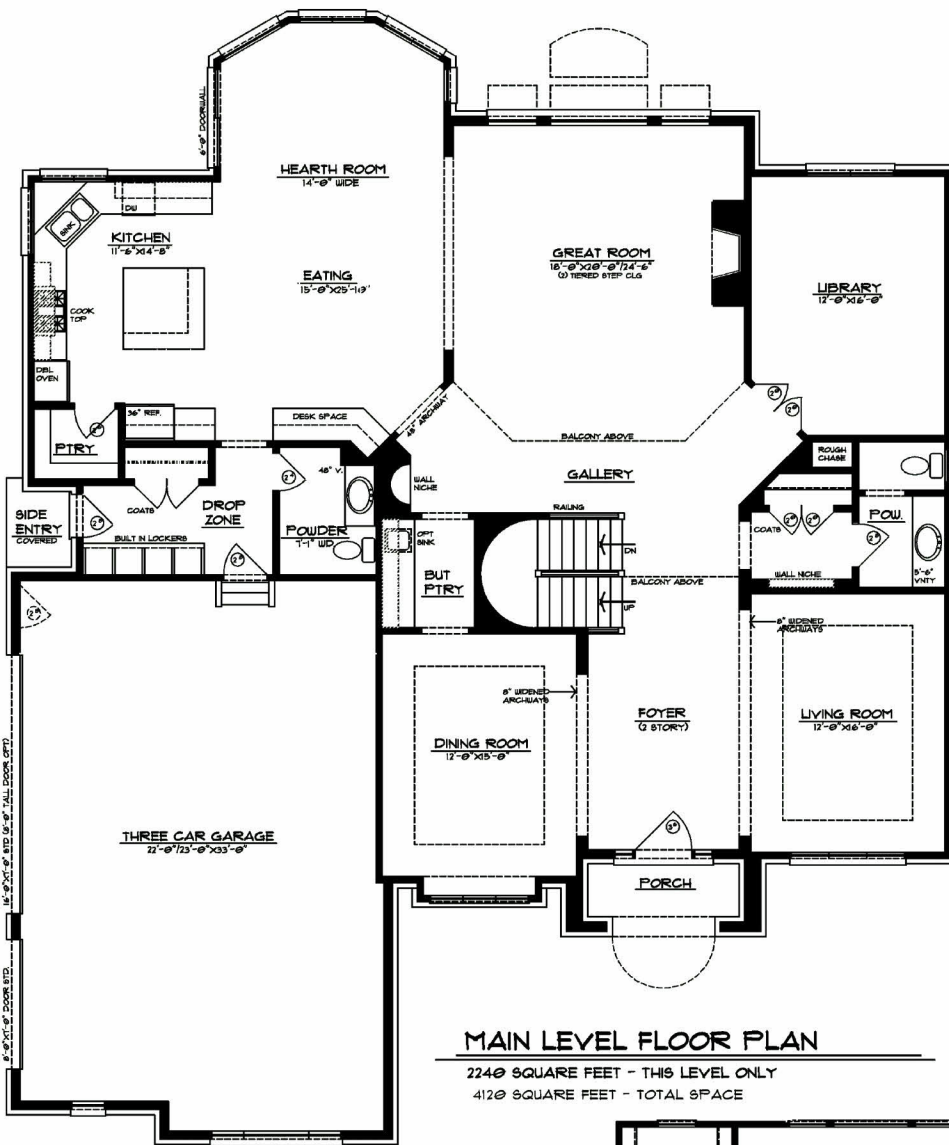

ARIANNA COLONIAL 4120

\$9,500 Option

MAIN LEVEL FLOOR PLAN

2240 SQUARE FEET - THIS LEVEL ONLY
4120 SQUARE FEET - TOTAL SPACE

UPPER LEVEL FLOOR PLAN

1880 SQUARE FEET - THIS LEVEL ONLY

MONTEBELLO

Mirage Development
info@miragedevelopment.com
248-491-8060
www.miragedevelopment.com