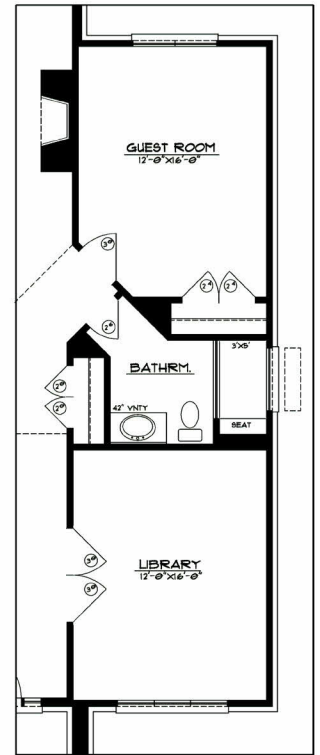

ARIANNA COLONIAL 4120

\$9,500 Option

MAIN LEVEL FLOOR PLAN

2240 SQUARE FEET - THIS LEVEL ONLY
4120 SQUARE FEET - TOTAL SPACE

UPPER LEVEL FLOOR PLAN

1880 SQUARE FEET - THIS LEVEL ONLY

MONTEBELLO

Mirage Development
info@miragedevelopment.com
248-491-8060
www.miragedevelopment.com