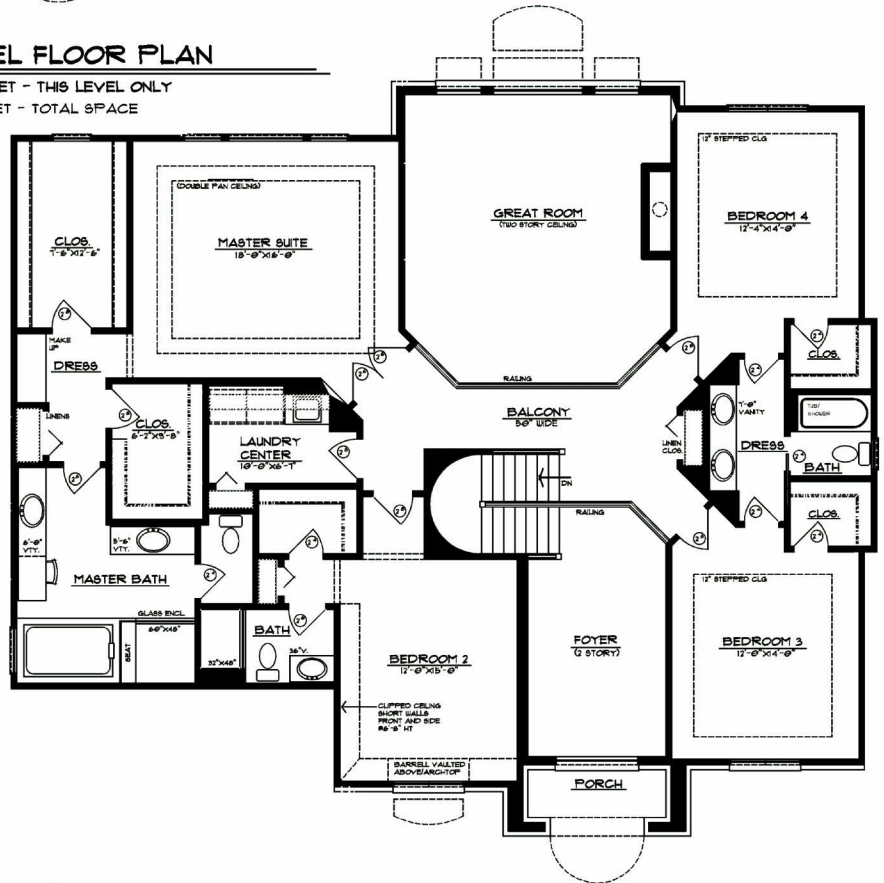

ARIANNA COLONIAL 4120

\$9,500 Option

MAIN LEVEL FLOOR PLAN

2240 SQUARE FEET - THIS LEVEL ONLY
4120 SQUARE FEET - TOTAL SPACE

UPPER LEVEL FLOOR PLAN

1880 SQUARE FEET - THIS LEVEL ONLY

MONTEBELLO

Mirage Development
info@miragedevelopment.com
248-491-8060
www.miragedevelopment.com