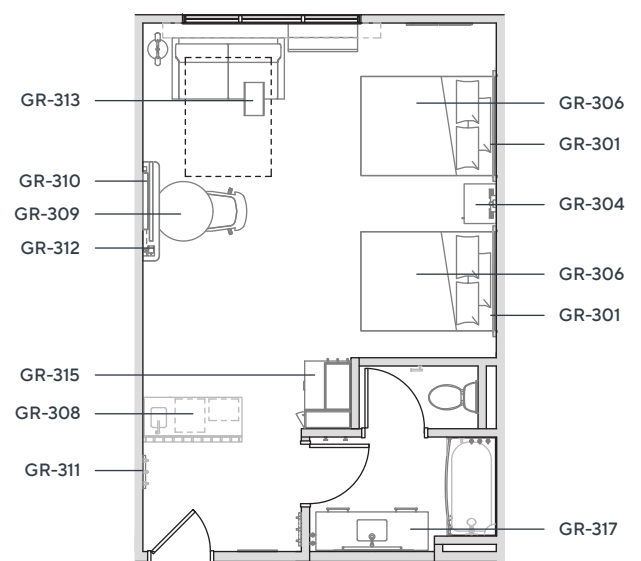

Hampton Inn by Hilton | Kinetic Scheme - New Build

King Headboard
4695A12A15 | (B) GR-300
83 x 2 x 41

Queen Headboard
4695A11A15 | (B) GR-301
67 x 2 x 41

King Nightstand (Left)
4695A04C15 | (B) GR-302
22 x 19.5 x 25

King Nightstand (Right)
4695A04J15 | (B) GR-303
22 x 19.5 x 25

Queen/Queen Nightstand
4695A04E15 | (B) GR-304
24 x 19.5 x 25

King Bed Base
4695A33A15 | (B) GR-305
76 x 82 x 14

Queen Bed Base
4695A32A15 | (B) GR-306
60 x 82 x 14

Hospitality Bar (Left)
4695A23G15L | (B) GR-307L
68 x 23.875 x 35

Hospitality Bar (Right)
4695A23G15R | (B) GR-307R
68 x 23.875 x 35

Studio Suite Hospitality Unit (Left)
4695A23C15L | (B) GR-308L
60 x 27 x 84