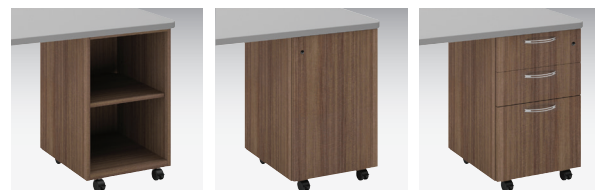

FACILITATOR DESK PEDESTAL OPTIONS

OPEN CABINET

HINGED DOOR

BOX/BOX/FILE PEDESTAL