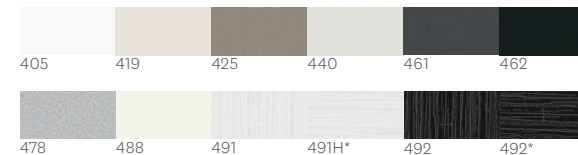

SOLID LAMINATES

*AVAILABLE ONLY ON LAMINATE DRAWER/DOOR FRONT AND CHASSIS