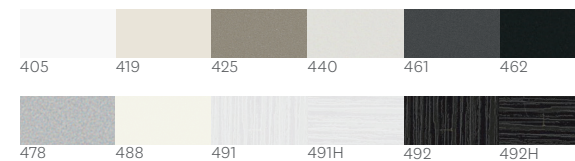

SOLID LAMINATES