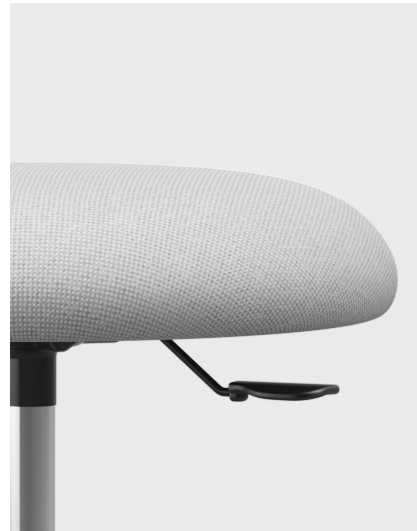

RALLA[®]

TASK STOOLS

NATIONAL[®]

OPTIMAL COMFORT AND MAXIMUM MOBILITY.

A UNIVERSAL STOOL FOR HEALTHCARE, EDUCATION, AND COMMERCIAL ENVIRONMENTS.

The Ralla stool is ideal for spaces that require ease of mobility, comfort, and height adjustment. This impromptu stool features a pneumatic height control, black frame and casters, and is available with an optional foot ring for additional comfort. Ralla is a unique solution for medical facilities, work stations, learning spaces, or other task intensive areas.