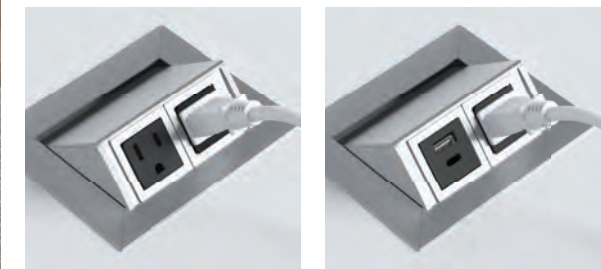

RENO® LOUNGE SPECTRUM BREEZE AND SEDONA SIERRA, SATIN NICKEL METALLIC
RENO® BENCHES MAHARAM VENN THUNDER, SATIN NICKEL METALLIC
RENO® TABLES SABLE LAMINATE, SATIN NICKEL METALLIC
PERSONAL PULL-UP TABLE SABLE LAMINATE, SATIN NICKEL METALLIC

MHO®-B PIVOTING POWER GROMMET (G12A, G12B, AND G12C)
2 POWER OUTLETS, 1 DUAL CHARGING USB-A PORT, AND 1 BLANK (G12A)
2 USB-A/USB-C COMBO PORTS AND 2 POWER OUTLETS (G12B)
4 POWER OUTLETS (G12C)
WHITE, SILVER, OR BLACK

GLENBEIGH® PIVOTING POWER GROMMET (G17A, G17B, AND G17C)
2 POWER OUTLETS (G17A)
1 USB-A/USB-C COMBO PORT AND 1 POWER OUTLET (G17B)
1 POWER OUTLET AND 1 BLANK (G17C)
WHITE, SILVER, OR BLACK

COVE™ POWER GROMMET (G23)
2 POWER OUTLETS AND 2 USB CHARGING PORTS
SILVER OR BLACK
AVAILABLE IN TOP OR SIDE OF TABLE