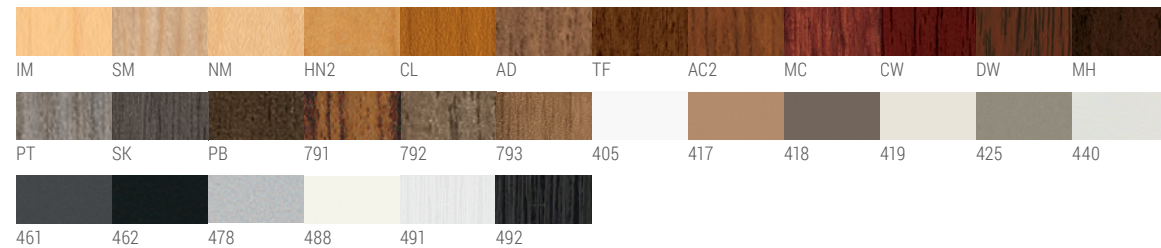

WOOD FINISHES

LAMINATES

RENO® ROUND COFFEE TABLE SABLE LAMINATE, SATIN NICKEL METALLIC
RENO® SQUARE COFFEE TABLE DESIGNER WHITE LAMINATE, SATIN NICKEL METALLIC
RENO® ROUND END TABLE SABLE LAMINATE, SATIN NICKEL METALLIC
UNIVERSAL SOLID SURFACE TOP KIT GLACIER WHITE CORIAN®
RENO® SQUARE END TABLE SABLE LAMINATE, SATIN NICKEL METALLIC