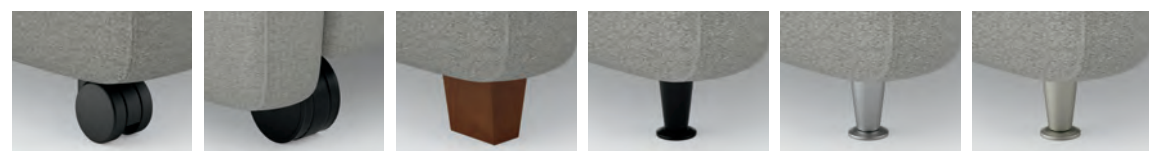

ACCESSORIZE RENO TO COORDINATE WITH YOUR SPACE AND NEEDS.

Reno seamlessly adapts into any setting with its leg and arm options. Legs are available with the cool style of metal or the warmth of wood. Mobile options give even more flexibility and allow for quick and easy rearranging. Take advantage of Reno's contrasting fabric options to boast style and design creativity. Reno's upholstered and wood arm options let you create the aesthetic that fits your style. No matter how you outfit Reno, it comfortably accommodates any space.