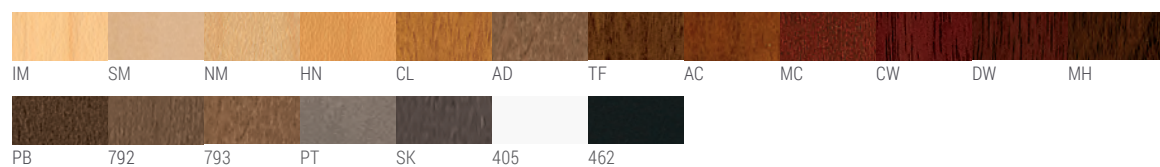

BENCH CASTERS
LOUNGE CASTERS
FRONT WHEELS ONLY
WOOD LEGS
ALL WOOD FINISHES
CINDER
462
PLATINUM METALLIC
501
SATIN NICKEL METALLIC
503

RENO® BENCHES MAHARAM DIVINA MELANGE BY KVADRAT 120, SABLE FINISH
RENO® LOUNGE MAHARAM DIVINA MELANGE BY KVADRAT 120, SABLE FINISH