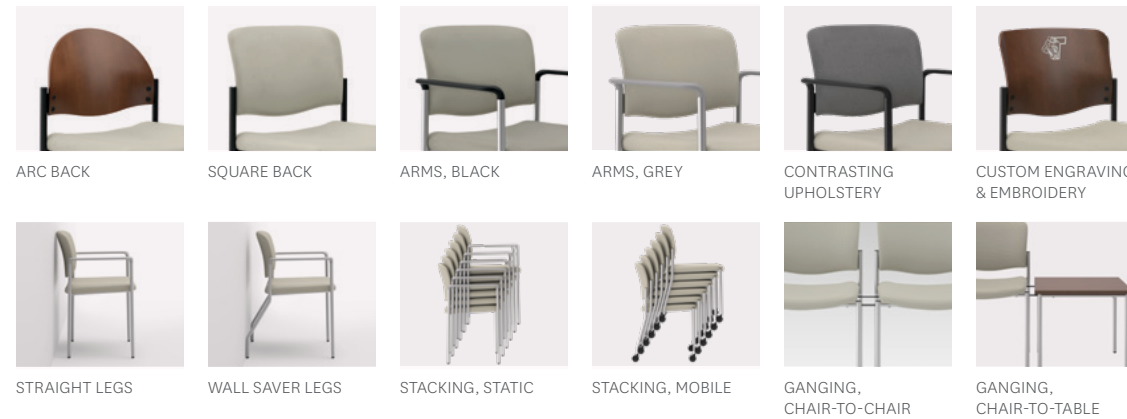

DETAILS AND OPTIONS REFERENCE THE PRICE LIST FOR ADDITIONAL OPTIONS.