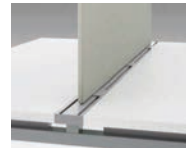

RIM PROFILES

SOFTENED RIM

BASE OPTIONS

BLACK BASE

SILVER BASE

PRIVACY SCREEN MOUNTING OPTIONS

EDGE MOUNTED
FOR ADJUSTABLE HEIGHT UNITS

BEAM MOUNTED
FOR ADJUSTABLE HEIGHT UNITS