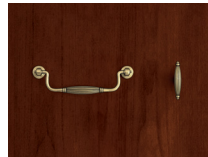

## DETAILS REFERENCE THE PRICE LIST FOR ADDITIONAL OPTIONS AND FINISHES.

TOPS AVAILABLE IN  
VENEER AND LAMINATE

PICTURE FRAME MOLDING

ANTIQUE BRASS  
GRILLE DOOR

BEVELED GLASS DOOR

WOOD DOOR

MITERED CORNICE

MITERED BASE

CLASSIC PULL AND KNOB

PROVINCIAL PULL AND KNOB

VERONA PULL AND KNOB

QUEEN ANNE  
BASE STYLING

NATIONAL®

800.482.1717  
kimballinternational.com  
© 2024 Kimball International, Inc.  
All rights reserved.  
NSSBBAR24