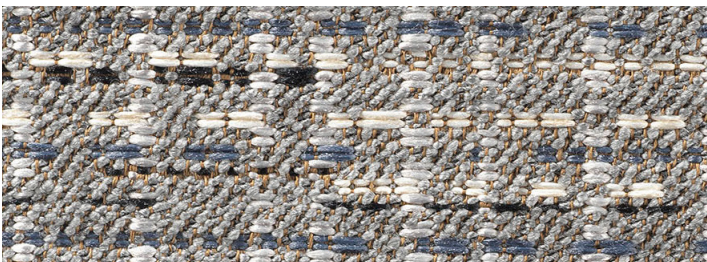

Reverb

6900 - 2