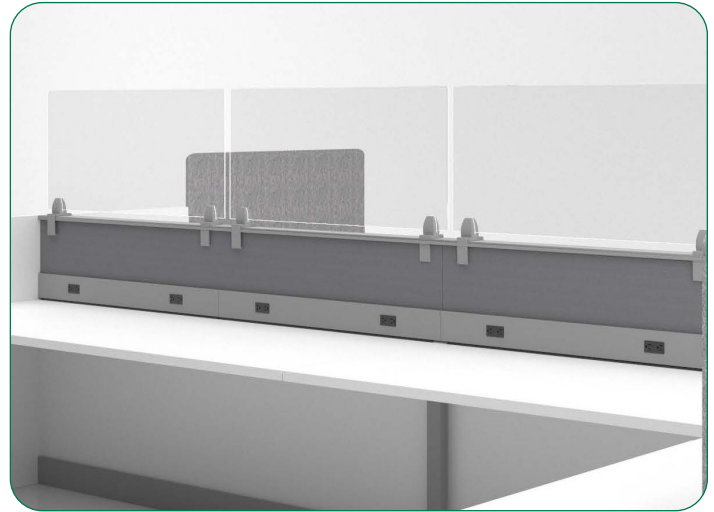

Universal Panel-Mount Screen

RESIN

18"H

DIMENSIONS

- 18"H screen
- Resin thickness - 1/4"

MATERIALS

- Clear or Glacier resin
- Silver painted metal bracket

FEATURES & OPTIONS

- Available in 24", 30", 36", 42" and 48" widths
- Brackets accommodate 1 1/2" to 2 1/2" thick:
 - Systems panels with flat top cap
 - Interworks EQ panels
 - Narrate Plywood End Panels
- Brackets accommodate 2 1/2" to 3 1/2" thick:
 - Narrate panels
 - Xsite panels with flat top cap
 - Cetra panels with softened, square, or transitional top cap

GLASS

18"H

DIMENSIONS

- 18"H screen
- Glass thickness - 1/4"

MATERIALS

- Clear, tempered glass
- Silver painted metal bracket

FEATURES & OPTIONS

- Available in 24", 30", 36", 42" and 48" widths
- Brackets accommodate 1 1/2" to 2 1/2" thick:
 - Systems panels with flat top cap
 - Interworks EQ panels
 - Narrate Plywood End Panels
- Brackets accommodate 2 1/2" to 3 1/2" thick:
 - Narrate panels
 - Xsite panels with flat top cap
 - Cetra panels with softened, square, or transitional top cap