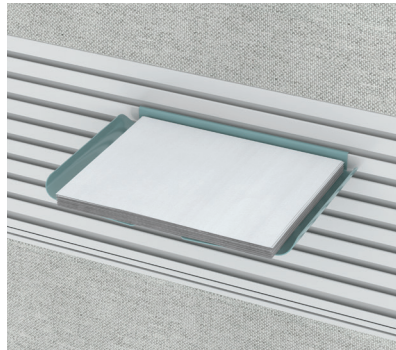

Kimball®

PERKS®

STATEMENT OF LINE

Please reference the Perks price list for full statement of line.

WORK TOOLS

8x10 Picture Frame

Dry-Erase Markerboard with Tray

Ear Phone/Bud Holder

Vertical Sorter

Paper Tray

Accessory Shelf

Slant Sorter

Side Tray

Name Plate

Name Holder

Perks work tools know their way around the workspace. They hang from Traxx® slat tiles to help clear clutter and tame technology. With a multitude of work tools and material choices, the perfect combination can be created to keep any area organized and fully functional.

ACCESSORIES

Desk Lighting

Monitor Arm

Side Privacy Screen

POWER AND DATA

Mini-Tap®

Ashley Duo™

Ashley Trio™