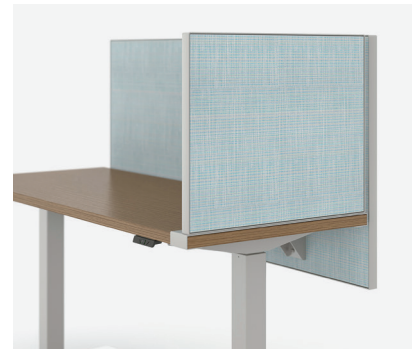

Kimball®

PERKS®

STATEMENT OF LINE

Please reference the Perks price list for full statement of line.

WORK TOOLS

8x10 Picture Frame

Dry-Erase Markerboard with Tray

Ear Phone/Bud Holder

Vertical Sorter

Paper Tray

Accessory Shelf

Slant Sorter

Side Tray

Name Plate

Name Holder

Perks work tools know their way around the workspace. They hang from Traxx® slat tiles to help clear clutter and tame technology. With a multitude of work tools and material choices, the perfect combination can be created to keep any area organized and fully functional.

ACCESSORIES

Desk Lighting

Monitor Arm

Side Privacy Screen

POWER AND DATA

Mini-Tap®

Ashley Duo™

Ashley Trio™