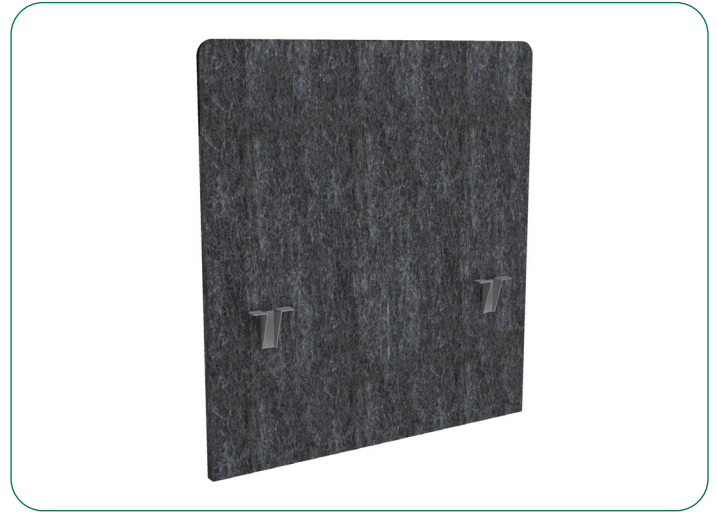

MATERIALS

- Clear or Frosted resin
- Metal mounting bracket

FEATURES & OPTIONS

- Flush-mount and Wire-gap brackets available. Wire-gap bracket provides 1" for cord management
- Fits on $1\frac{3}{16}$ " and $1\frac{9}{16}$ " worksurface thicknesses
- Available in 21" - 72" widths

EDGE-MOUNT PRIVACY/MODESTY SCREEN

RESIN - 32", 38", 44"H

DIMENSIONS

- Resin thickness - $\frac{3}{16}$ "
- Above worksurface height - 18", 24", 30"
- Extends 12" below worksurface

MATERIALS

- Clear or Frosted resin
- Metal mounting bracket

FEATURES & OPTIONS

- Flush-mount and Wire-gap brackets available. Wire-gap bracket provides 1" for cord management
- Fits on $1\frac{3}{16}$ " and $1\frac{9}{16}$ " worksurface thicknesses
- Available in 21" - 72" widths

Edge-Mount Privacy Screen

Edge-Mount Privacy/Modesty Screen

EDGE MOUNT PRIVACY

PET - 24", 30", 40"H

DIMENSIONS

- PET thickness - $\frac{3}{16}$ "
- Above worksurface height - 18", 24", 34"
- Extends 4" below worksurface