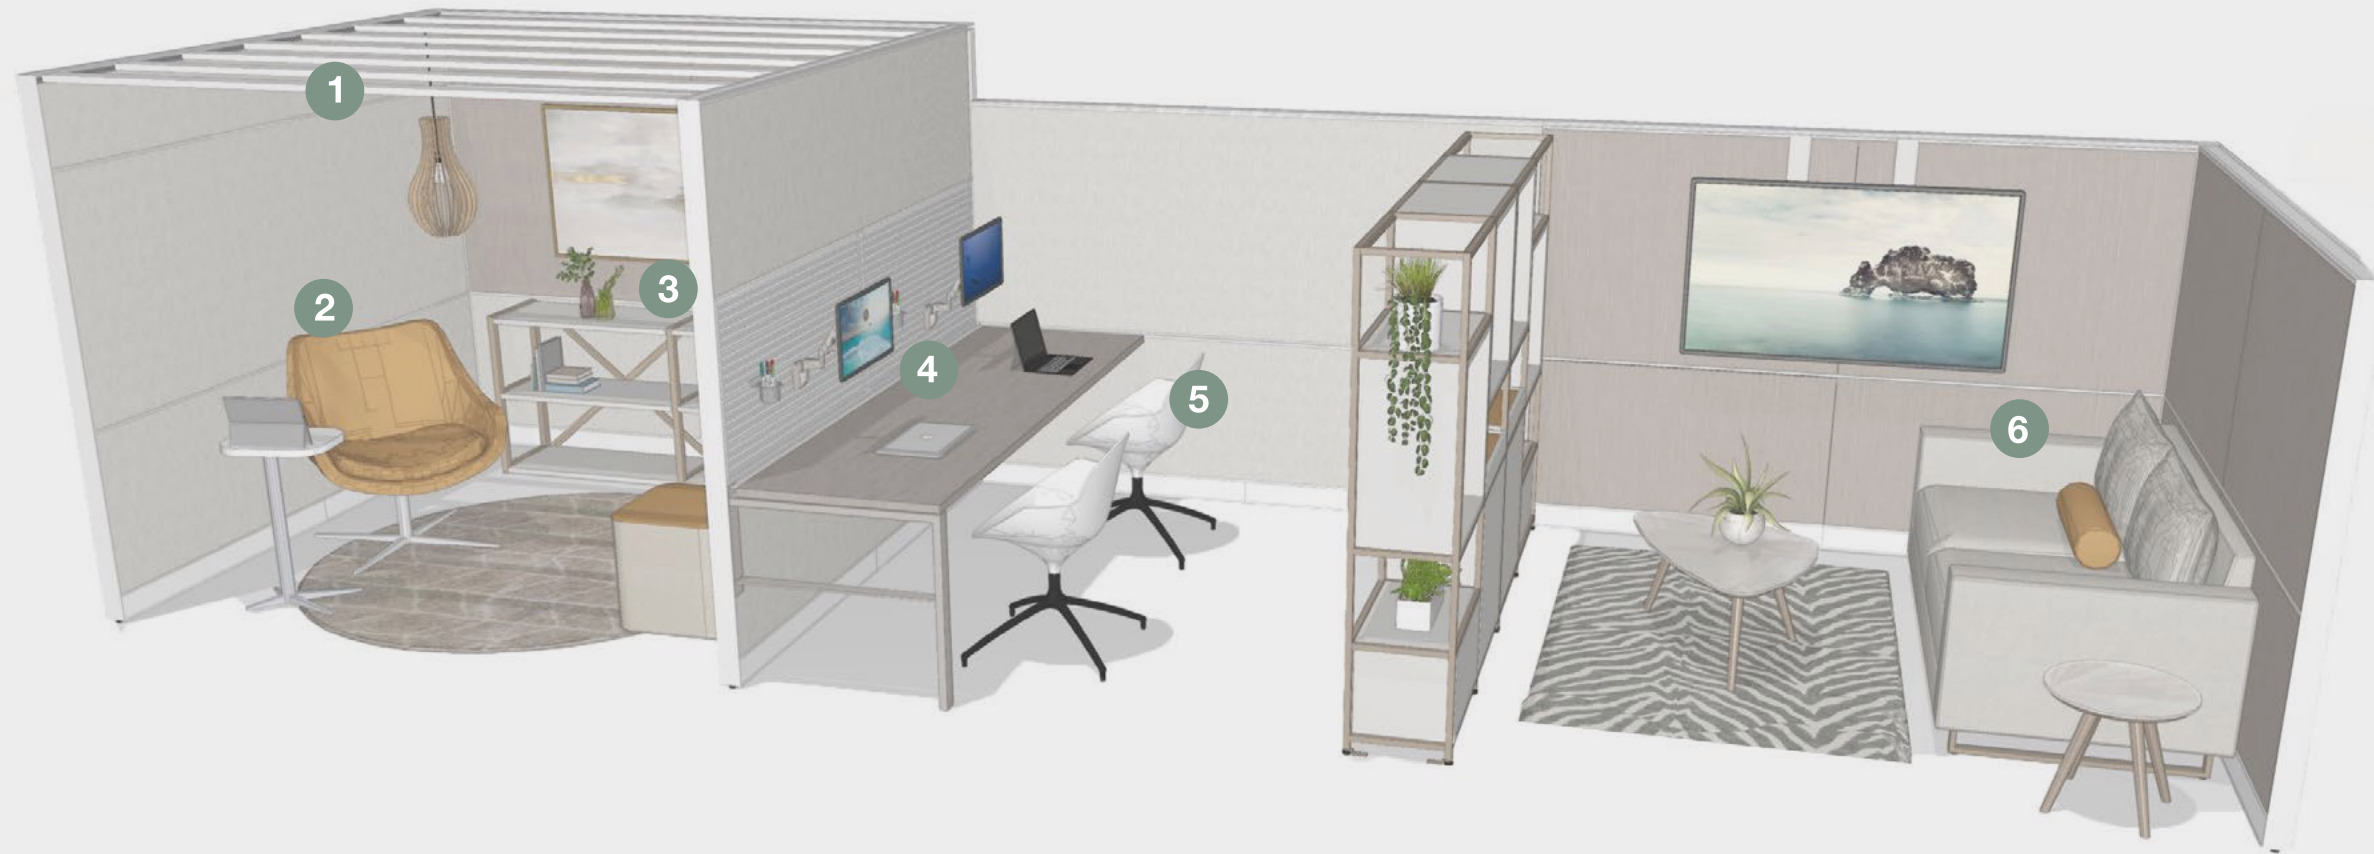

Setting Description

Engaging spaces for individual work, private reflection, or social interaction. Creates breakaway areas for residents within the open plan or supports visitors who need short-term workspaces.

[Download Planning Ideas](#)

Supported Activities

- Eliminates noise and visual distractions
- Provides comfortable, lounge setting for social activities and relaxed conversations
- Supports individual work that requires concentration
- Accommodates personal reflection and renewal
- Provides drop-in space for conducting phone calls
- Enables freedom of choice by accommodating varying workstyles

Setting
Description

**Supported
Activities**

Featured
Products

Download Planning Ideas

Featured Products

1. Narrate Systems
Kimball

2. Bloom Seating
Kimball

3. fiXt Storage
Kimball