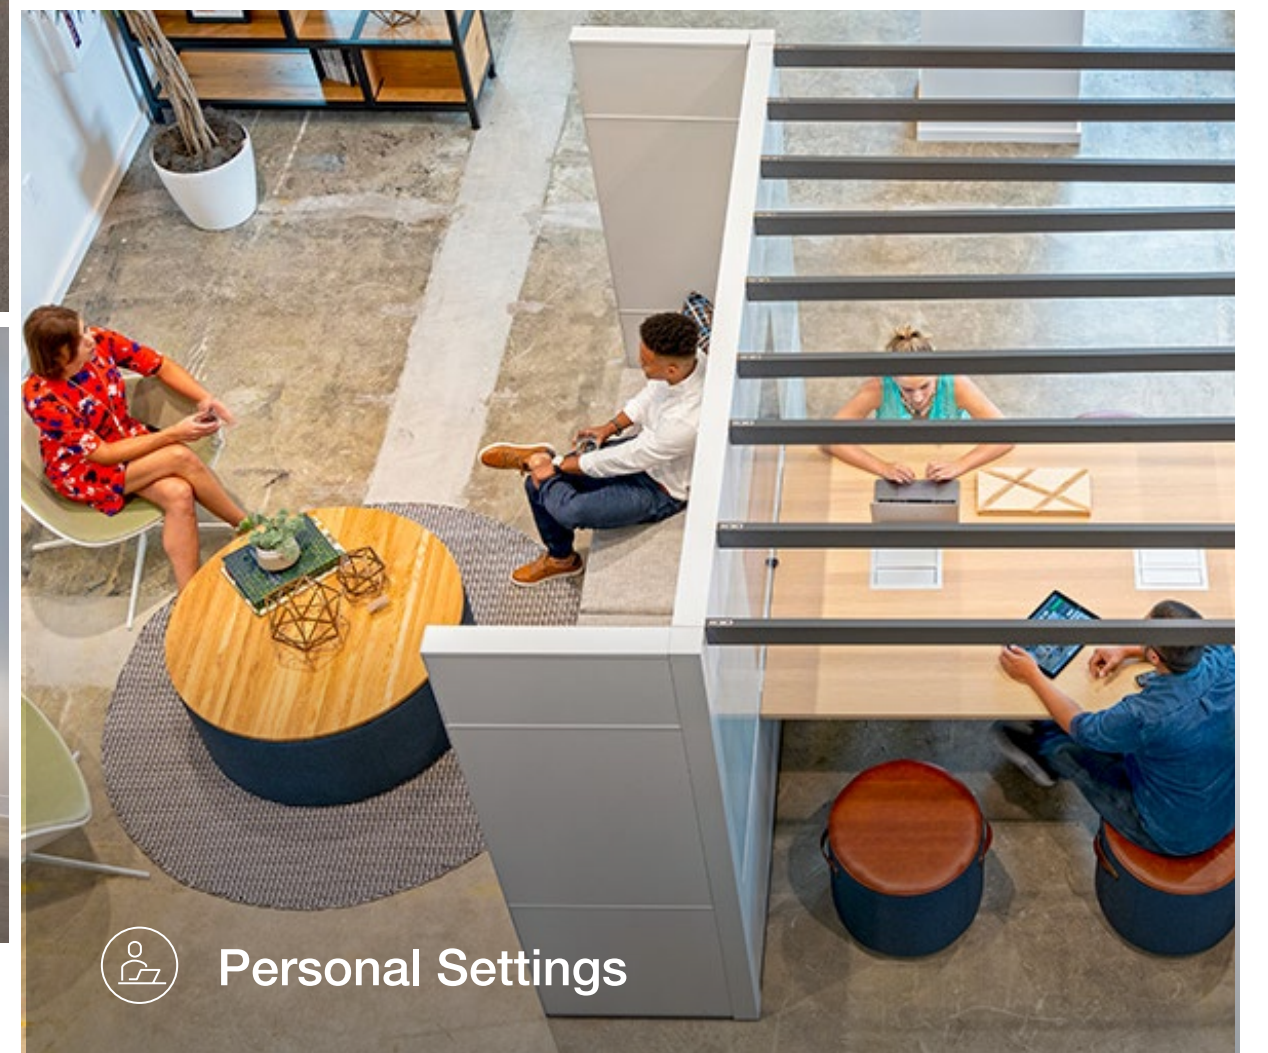

[View Idea Starters](#) 

 Resident Workspaces

 Social Interaction

 Group Engagement

 Personal Settings

Idea Starters

Setting Description

Engaging spaces for personal reflection or group collaborative work within the open plan. These settings could be used to support nearby team members as personal breakaway spaces.