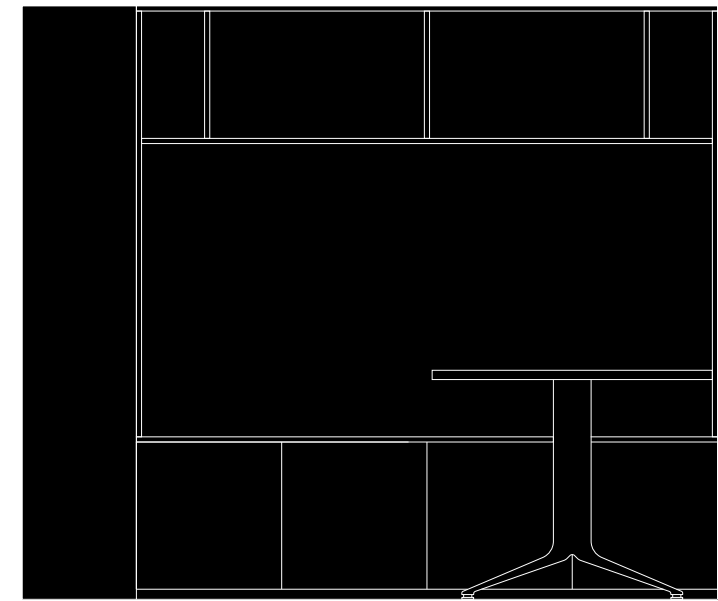

Kimball®

EVERY

ANDS

EverySpace

A creative framework for the future

by CSD Studio

for Kimball

EverySpace<sup>®</sup> combines modular, architectural elements that flex and flow, adapting to support the countless needs of the modern workplace. From spaces that offer visual and acoustical privacy to informal meeting areas, you are limited only by your imagination.