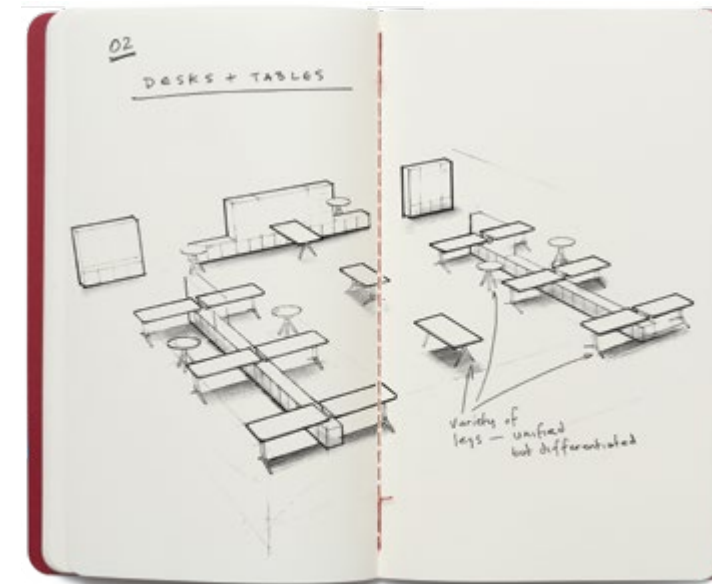

“We wanted to create a system that would function across the entire office and resolve all these different micro-environments. So we started slicing and dicing up what those functions and aesthetic opportunities were, and decided to create this base unit and then start stacking or adding on functional layers like bookcases that divide space, units that would house media displays, and so on.”