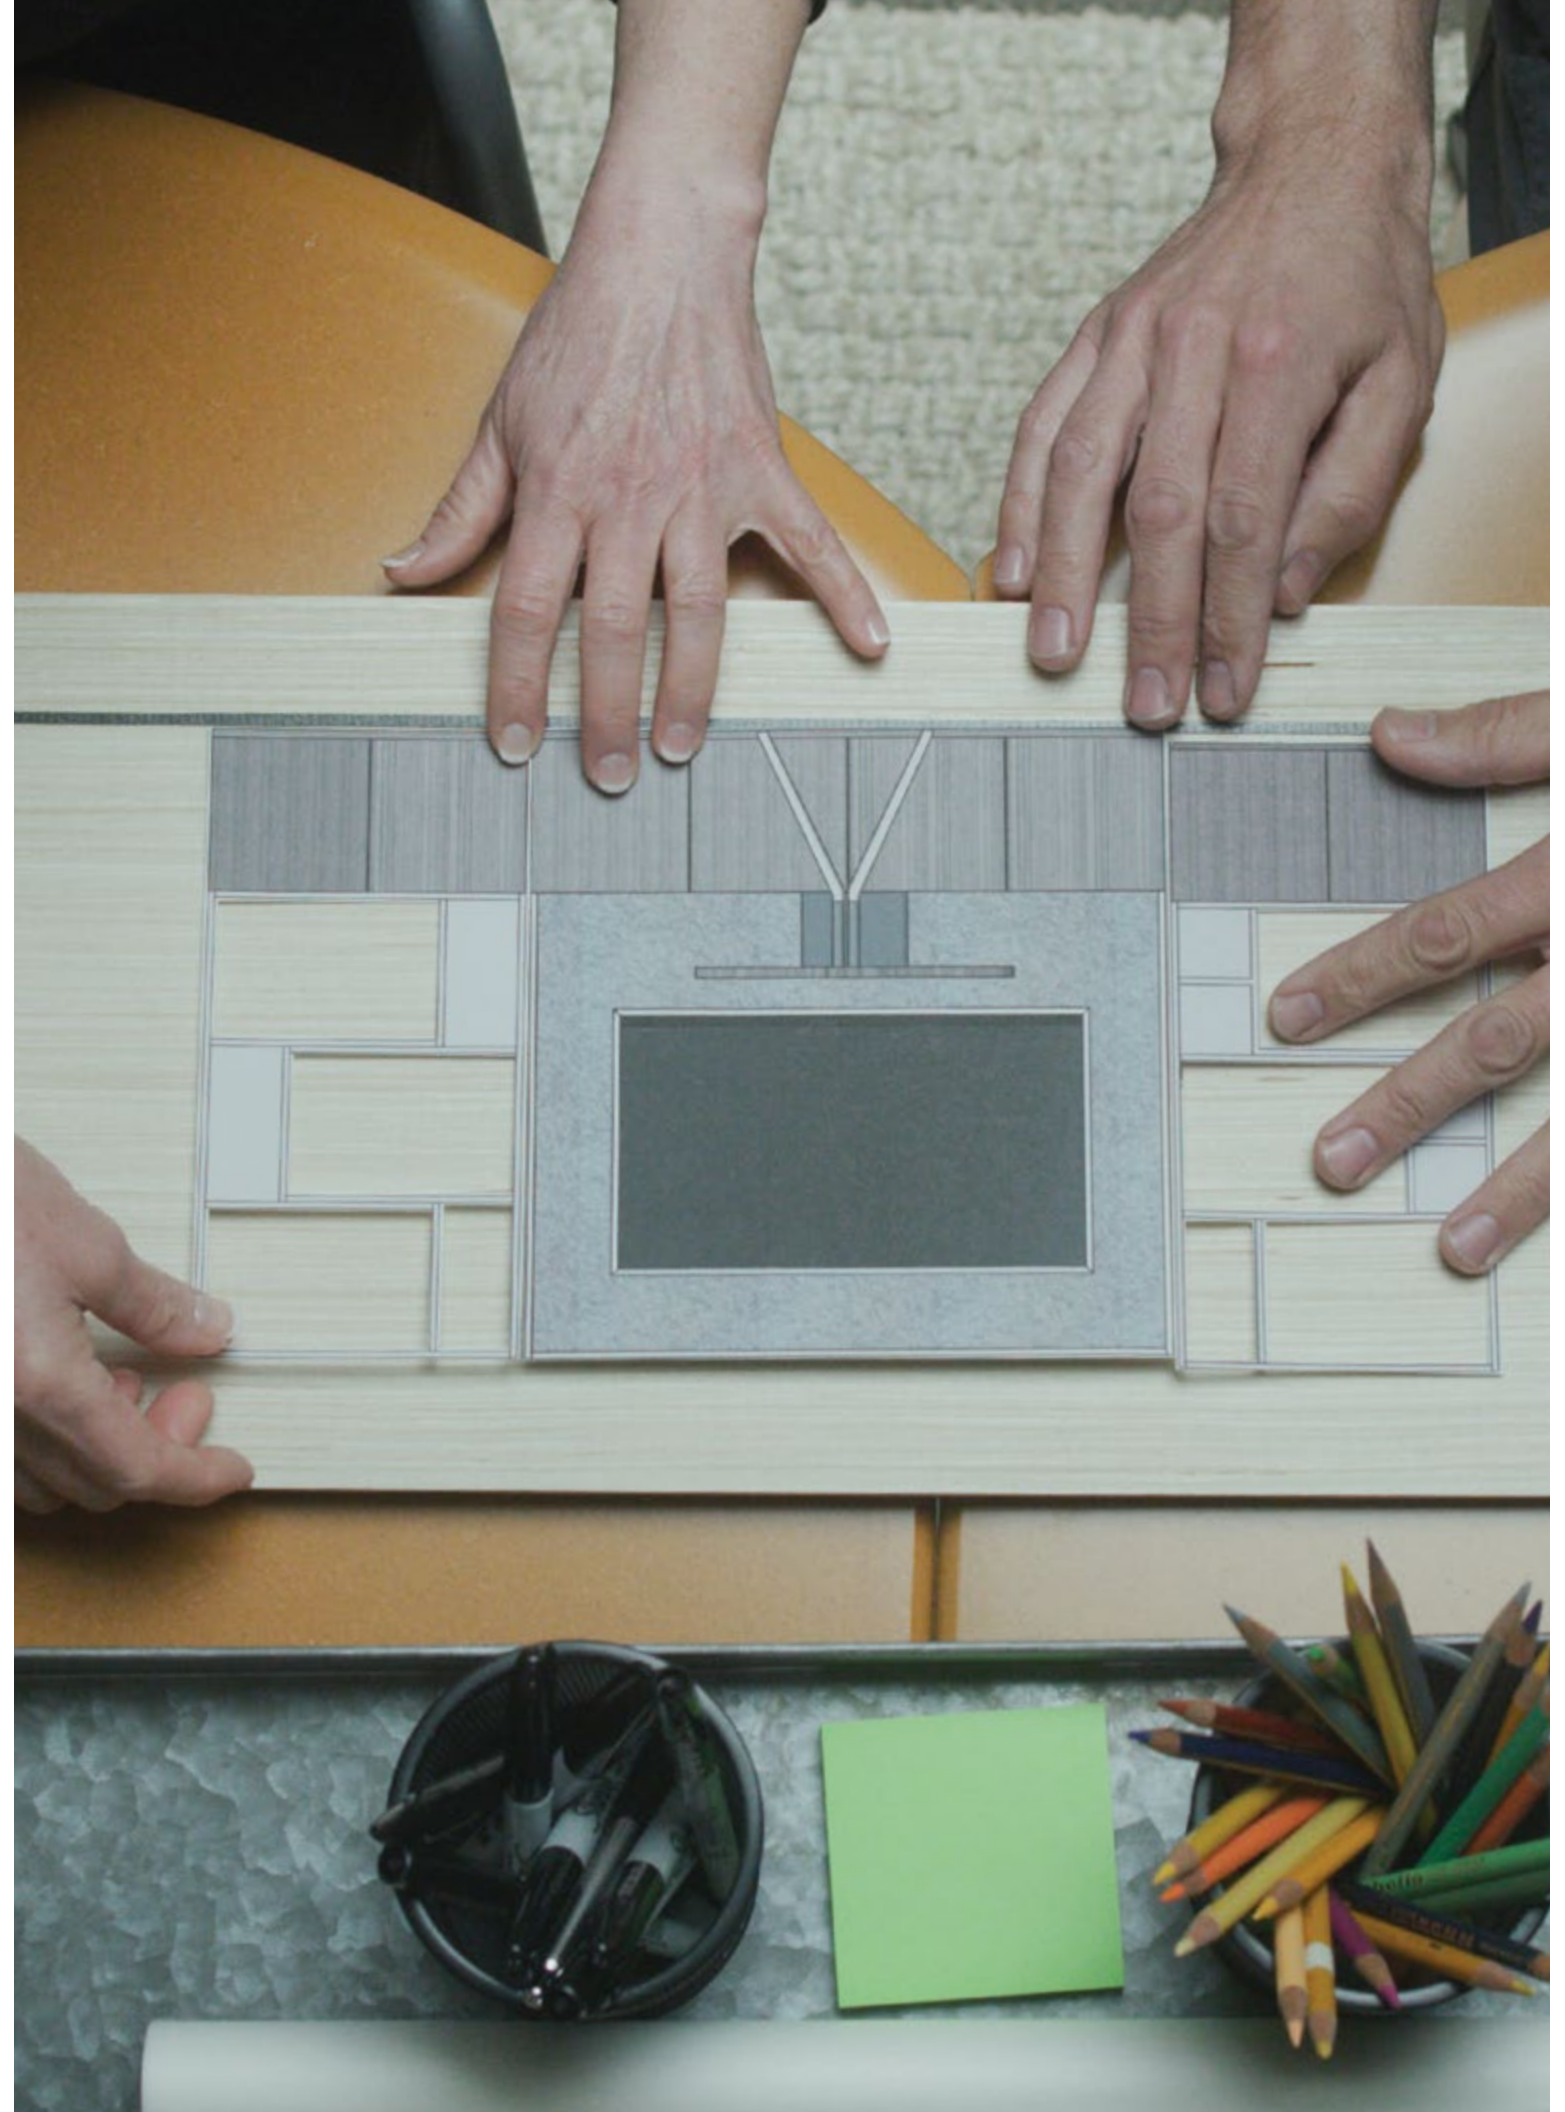

With this breakthrough in design adaptability, EverySpace was born.

Seeing just how many ways it can be expressed in a work setting, the solution lives up to the name. From a modular “kit of parts,” a vast range of options emerge. For designers, the ability to layer contrasting finishes, materials, and styles is limited only by the imagination. Best of all, a cohesive aesthetic is never in question.

On the functional side of the equation, EverySpace adapts to a range of workstyles. From collaborative settings to focused individual environments to spontaneous touch-down areas, the solution accommodates a variety of needs. There are even small footprint configurations perfect for home offices.