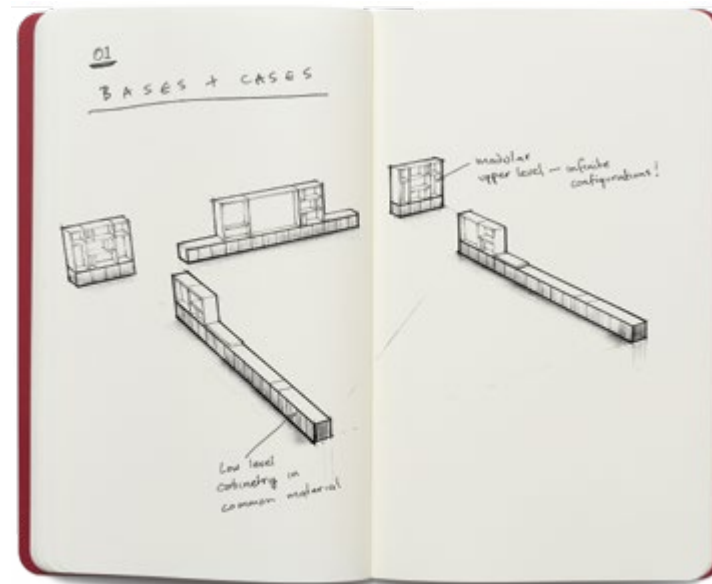

“We wanted to create a system that would function across the entire office and resolve all these different micro-environments. So we started slicing and dicing up what those functions and aesthetic opportunities were, and decided to create this base unit and then start stacking or adding on functional layers like bookcases that divide space, units that would house media displays, and so on.”