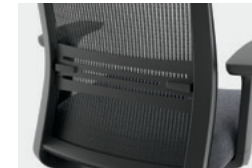

### Materials

Standard Black Mesh

Premium Vertical Mesh,  
Black

Premium Vertical Mesh,  
White

Upholstered Back

Black Base

Polished Base

Low Seat Height Task Base

### Details

Plastic Back Side Chair

Upholstered Back Side  
Chair

Upholstered Back Task  
Chair

Static C-Arm, Wood Overlay

Adjustable Lumbar

Optional Headrest

Standard Seat Depth (18 1/8")