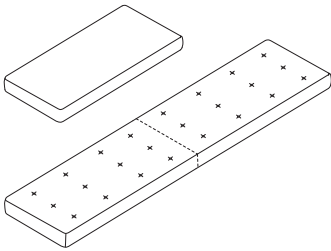

WEDGES+CUSHIONS

QUICK REVIEW

WEDGE MODELS

WEDGE

18" WEDGE

Dimensions W 18 D 8 H 16
Weight 6.5
Cubic Ft. 4.3

21" WEDGE

Dimensions W 21 D 8 H 16
Weight 7.5
Cubic Ft. 4.3

24" WEDGE

Dimensions W 18 D 8 H 16
Weight 6.5
Cubic Ft. 4.3

WEDGES+CUSHIONS

QUICK REVIEW

CUSHION MODELS

RECTANGULAR CUSHIONS

Dimensions	18X20			18X24		
	W 20	D 18	H 2¼	W 24	D 18	H 2¼
Weight	9			10		
Cubic Ft.	1.2			1.9		
Dimensions	20X24					
	W 24	D 20	H 2¼			
Weight	11					
Cubic Ft.	2.0					
Dimensions	18X30			24X30		
	W 30	D 18	H 2¼	W 30	D 24	H 2¼
Weight	12.5			15		
Cubic Ft.	1.9			2.0		
Dimensions	18X40			24X40		
	W 40	D 18	H 2¼	W 40	D 24	H 2¼
Weight	16			21		
Cubic Ft.	2.6			2.6		
Dimensions	18X48			24X48		
	W 48	D 18	H 2¼	W 48	D 24	H 2¼
Weight	20			24		
Cubic Ft.	2.6			2.6		
Dimensions	18X60			24X60		
	W 60	D 18	H 2¼	W 60	D 24	H 2¼
Weight	25			31		
Cubic Ft.	3.8			3.8		
Dimensions	18X72			24X72		
	W 72	D 18	H 2¼	W 72	D 24	H 2¼
Weight	29			35		
Cubic Ft.	3.8			3.8		
Dimensions	25X52					
	W 52	D 25	H 2¼			
Weight	30					
Cubic Ft.	3.8					

WEDGES+CUSHIONS

QUICK REVIEW

CUSHION MODELS

SQUARE CUSHIONS

24X24

Dimensions W 24 D 24 H 2¼
Weight 12
Cubic Ft. 2.0

26½X26½

Dimensions W 26½ D 26½ H 2¼
Weight 16
Cubic Ft. 3.3

28X28

Dimensions W 28 D 28 H 2¼
Weight 17
Cubic Ft. 3.3

36X36

Dimensions W 28 D 28 H 2¼
Weight 17
Cubic Ft. 3.3

ROUND CUSHIONS

24" ROUND

Dimensions DIA 24 H 2¼
Weight 10
Cubic Ft. 2.0

36" ROUND