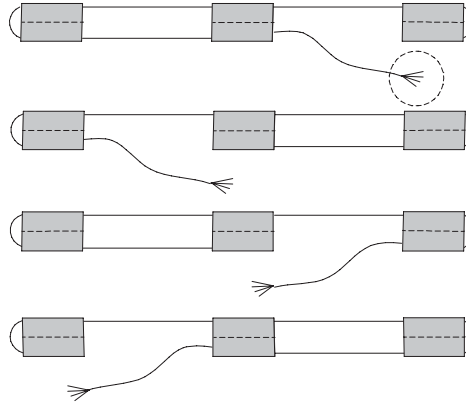

Left/Right (LR), Left/Center/Right (A), and Center/End (CE) configurations available

LR models include (2) Oasis units

A models include (3) Oasis units

CE models include (2) Oasis units

NATIONAL®

TOLL FREE 800.482.1717
WEB NATIONALOFFICEFURNITURE.COM

DAISY CHAIN KITS

POWER+DATA OASIS™ G16/G162

SPECIFICATIONS

- Non-sequential daisy chain capability links multiple units together from one power infeed, minimizing power cord management to the table; Hardwire 2-circuit applications
- Kits include (1) 6' hardwire metal conduit starter cable and (2) 24" metal conduit end jumper cables required to daisy chain units

3-UNIT KITS

- Each cable carries (2) 20 amp circuits powered at 120v

2-UNIT KITS

- Each cable carries (2) 20 amp circuits powered at 120v

3 UNIT KITS

3 UNIT KITS