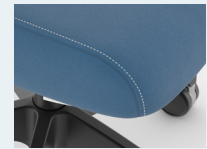

ADJUSTABLE ARM

STATIC C-ARM

SIT-TO-STAND

STATIC C-ARM

Polished with Black Arm Cap

Polished with White Arm Cap

ADJUSTABLE ARM

Black with Black Arm Pad

White with Light Grey Arm Pad

Adjustable Width and Pivoting Arm Pads are optional.

BASES

Black

Platinum Aluminum

Polished Aluminum

CASTERS

Halo

Basic Hard

Basic Soft

LOW PROFILE CONTROLS

Seat Height Adjustment

Seat Depth Adjustment

4 Position Synchro Lock

HEADREST

Optional headrest can be added to any model.

FOOT RING

Hand adjusted lever for easy positioning.

STITCHING

Optional contrast stitching available on configurable models.

Kimball®

800.482.1818
kimball.com

1600 Royal Street
Jasper, Indiana 47546

A unit of Kimball International
©2018 Kimball International, Inc.
Form No. HELIO