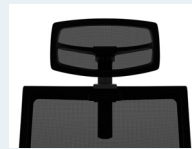

White with Light Grey Arm Pad

Adjustable Width and Pivoting Arm Pads are optional.

BASES

Black

Platinum Aluminum

Polished Aluminum

CASTERS

Halo

Basic Hard

Basic Soft

LOW PROFILE CONTROLS

Seat Height Adjustment

Seat Depth Adjustment

4 Position Synchro Lock

HEADREST

Optional headrest can be added to any model.