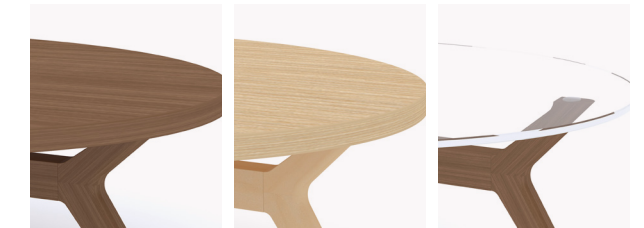

Hobson[®]

LOUNGE COLLECTION

NATIONAL

Immerse yourself in decadent comfort.

Rich design consideration and exquisite craftsmanship combine to create this boutique chair collection. With coordinating tables and ottoman, Hobsen reinvents the concept of lounge seating by delivering a solution that balances elegant artistry with timeless form. The wooden, handcrafted arms feature an organic curve that envelops the user. Stunning, exposed finger joints featured on the sides and back of the lounge models rival its gorgeous, tailored front. Tapered legs accentuate Hobsen's graceful curves.

Casual and classic,
warm and welcoming.

Hobsen balances craftsmanship, timeless form, and stunning good looks to create an epic solution. Applicable in welcoming spaces, casual workplaces, and anywhere that flawless design is appreciated, it adds warmth with its gorgeous solid wood structure and luxurious cushion elements. The low profile sit combined with a sloping recline create ultimate seating satisfaction.

LOUNGE MODELS

LOW BACK

MID BACK

OTTOMAN

TABLES

MAGAZINE TABLE
LEGS AVAILABLE IN ALL WOOD FINISHES

END TABLE
LEGS AVAILABLE IN ALL WOOD FINISHES

FRAME OPTIONS

WALNUT FRAME
WITH CLEAR MATTE FINISH

MAPLE FRAME
AVAILABLE IN ALL WOOD FINISHES

TABLE TOP OPTIONS

WOOD

LAMINATE

GLASS

CONTRASTING UPHOLSTERY OPTIONS

FRONT