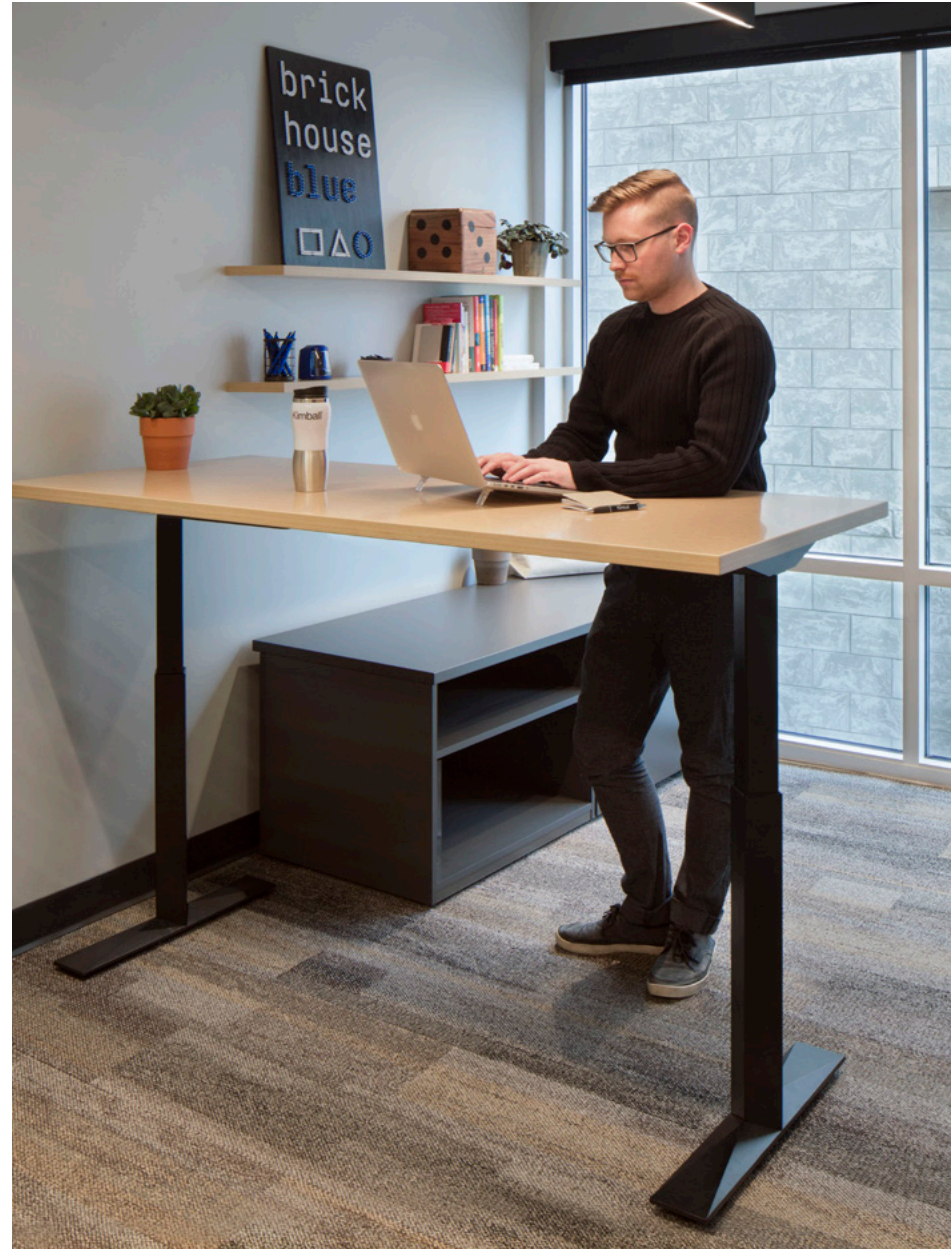

PRODUCTS SHOWN ABOVE

Nash™ Side Chairs / Villa™ Lounge / Dock® Meeting Table

PRODUCTS SHOWN BELOW

Pose™ Lounge / Poly™ Seating / Bloom® Lounge

PRODUCTS SHOWN

Xsede® Height Adjust / Footprint® Caseloads

PRODUCTS SHOWN

Poly™ Seating / Dock® Training Tables