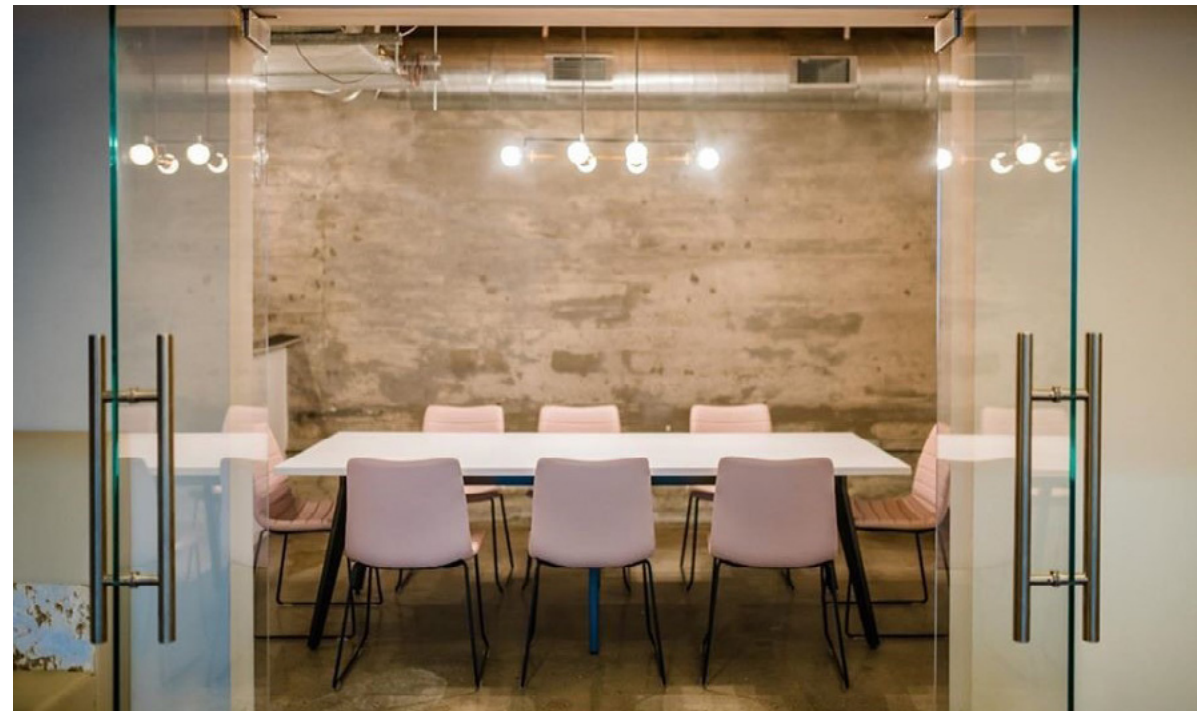

PRODUCTS SHOWN

Grin® Seating / Tessera® Table