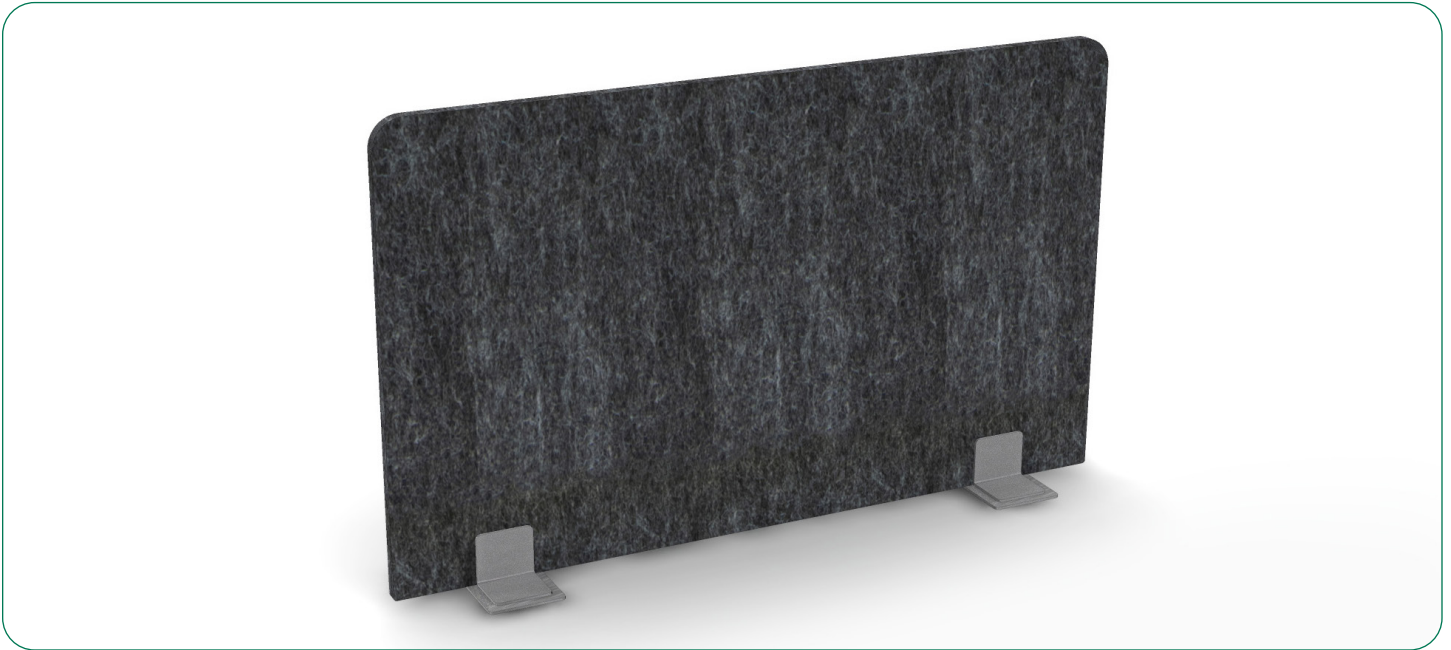

Set-On Privacy Screen

RESIN

18", 24", 30"H

DIMENSIONS

- Resin thickness - $\frac{3}{16}$ "
- Foot dimensions - 3"W x 5"D

MATERIALS

- Clear or Frosted resin
- Metal mounting bracket

FEATURES & OPTIONS

- Clear rubber bumpers on bottom of brackets
- Screen has radiused corners
- Available in 21" - 72" widths

Set-On Privacy Screen

PET

18", 24", 30"H

DIMENSIONS

- PET thickness - 1/2"
- Foot dimensions - 3"W x 5"D

MATERIALS

- PET, 100% Polyester, Nordic Knit
- Metal mounting bracket

FEATURES & OPTIONS

- Screen has radiused corners
- Clear rubber bumpers on bottom of brackets
- Available in 21" - 72" widths