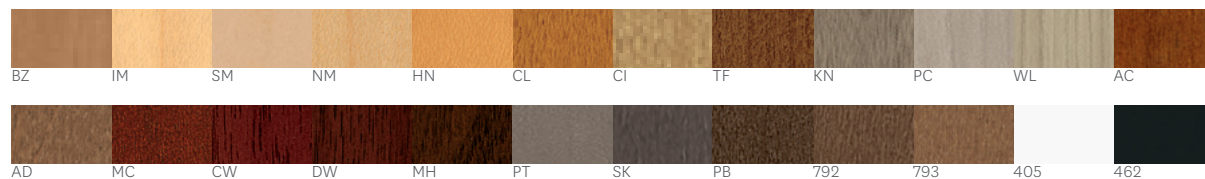

# Achieve design satisfaction that exceeds expectation.

Versatile and distinctive.

Tizelle offers remarkable options with its functional design and seemingly minimalist style. Featuring a beautiful and unexpected exposed plywood edge, it is an ideal side chair for multi-use spaces that crave a bit of extra detail. The angular, tapered leg design establishes a wall saver feature while the horizontal space between the back and seat cushions creates a clean out, making Tizelle perfect for any situation or space. This guest chair solution is available with or without arms and can be customized through contrasting fabric options. At first blush, Tizelle seems simple, but its essential details and design flexibility combine to offer surprising results.

## WOOD FINISHES

TIZELLE™ SEATING VESSEL SAND, SONOMA FINISH  
TESSERA® TABLE SONOMA LAMINATE  
LOCHLYN™ STORAGE AND SHELVING SYSTEM SONOMA LAMINATE, SILVER

**ON THE COVER**

**TIZELLE™ SEATING** ARC-COM ENCORE SMOKE #29, SONOMA FINISH