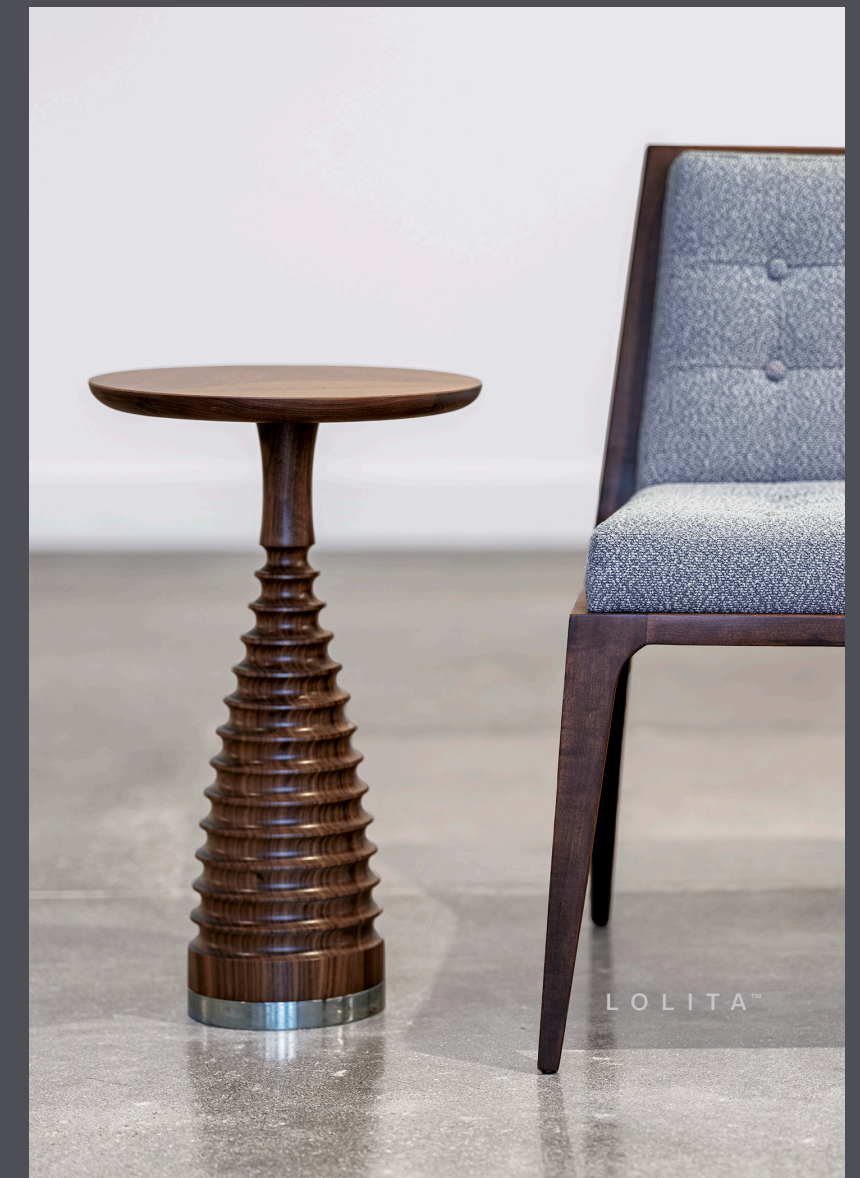

DAVID EDWARD™

Collection by Kimball®

FRILL™

BY ELLIOT EAKIN

FRILL

Frill, a family of tables, has the ability to be grouped together to form a striking ensemble or stand alone with pride. Available in three sizes and metal base color options, Frill epitomizes a sublime juxtaposition of style and beauty. The elongated and ornate design of the base makes Frill a stand-out piece. Designed by Elliot Eakin.