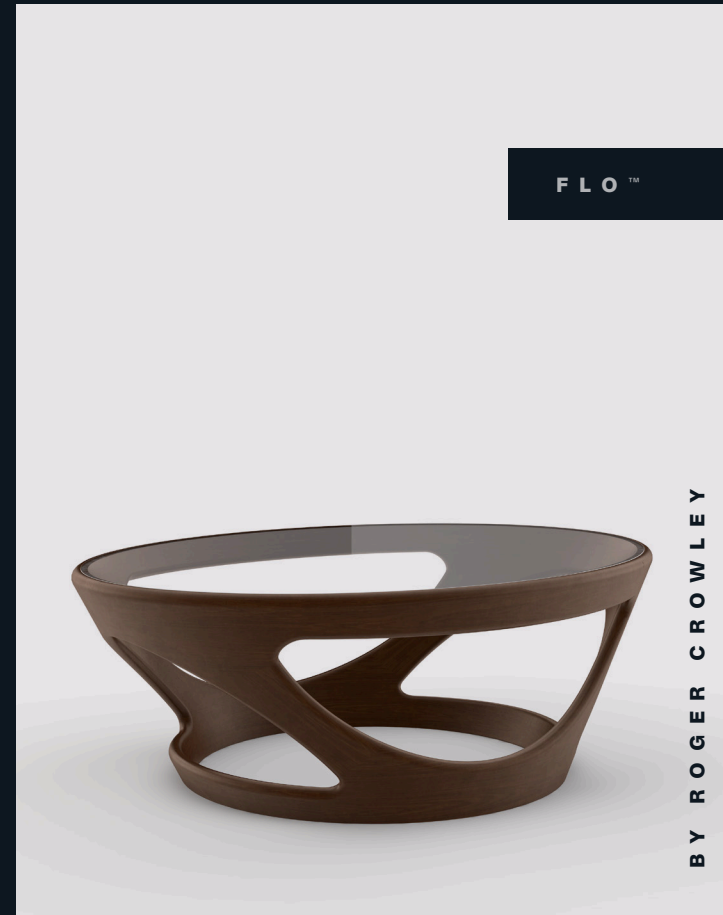

CLUB LOUNGE

DESIGNED BY LANEY BUILTEMAN

CHIP™

CURVED SHELL LOUNGE

BY PREBEN MEHREN

FLO™

BY ROGER CROWLEY

LSM™