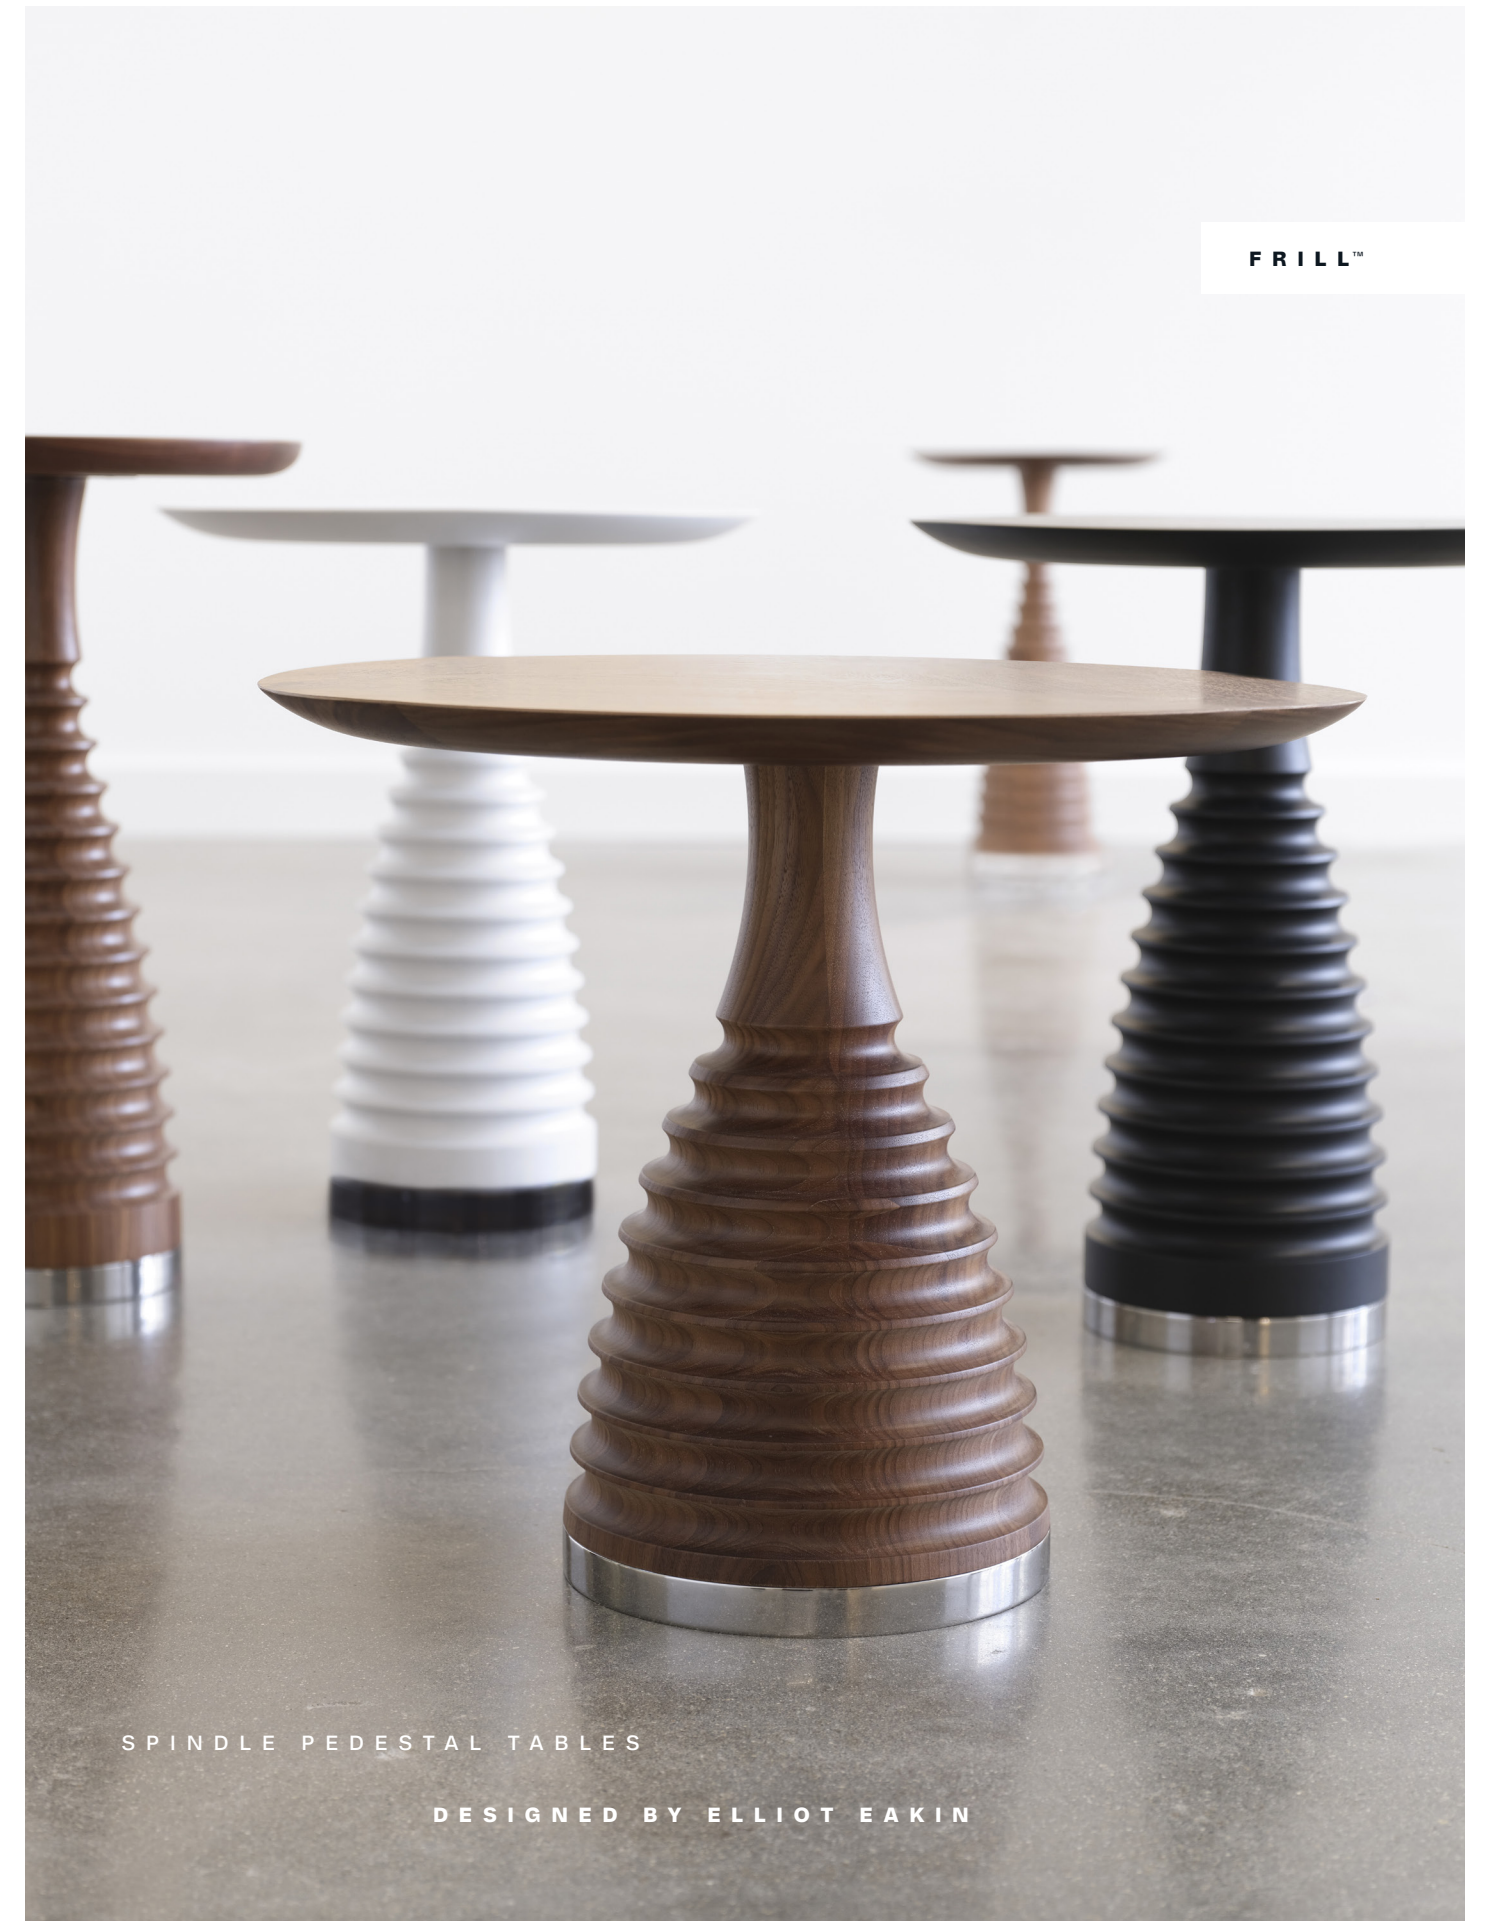

DAVID EDWARD™

Collection by **Kimball**

DAVID EDWARD™

The David Edward Collection by Kimball® delivers upon our ethos that timeless design enhances both workplace and public environments. We collaborate with internationally acclaimed designers to create signature products that effortlessly unite form and expression. This enduring aesthetic elevates the experience from the expected to the exquisite.

DESIGNED BY ELLIOT EAKIN

THATCHER™

MODERNIZED MID-CENTURY LOUNGE

FRILL™

SPINDLE PEDESTAL TABLES

DESIGNED BY ELLIOT EAKIN

MODULAR LOUNGE SYSTEM

ENTOURAGE™