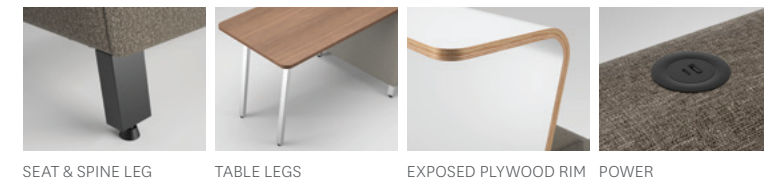

DETAILS REFERENCE PRICE LIST FOR ADDITIONAL OPTIONS AND FINISHES