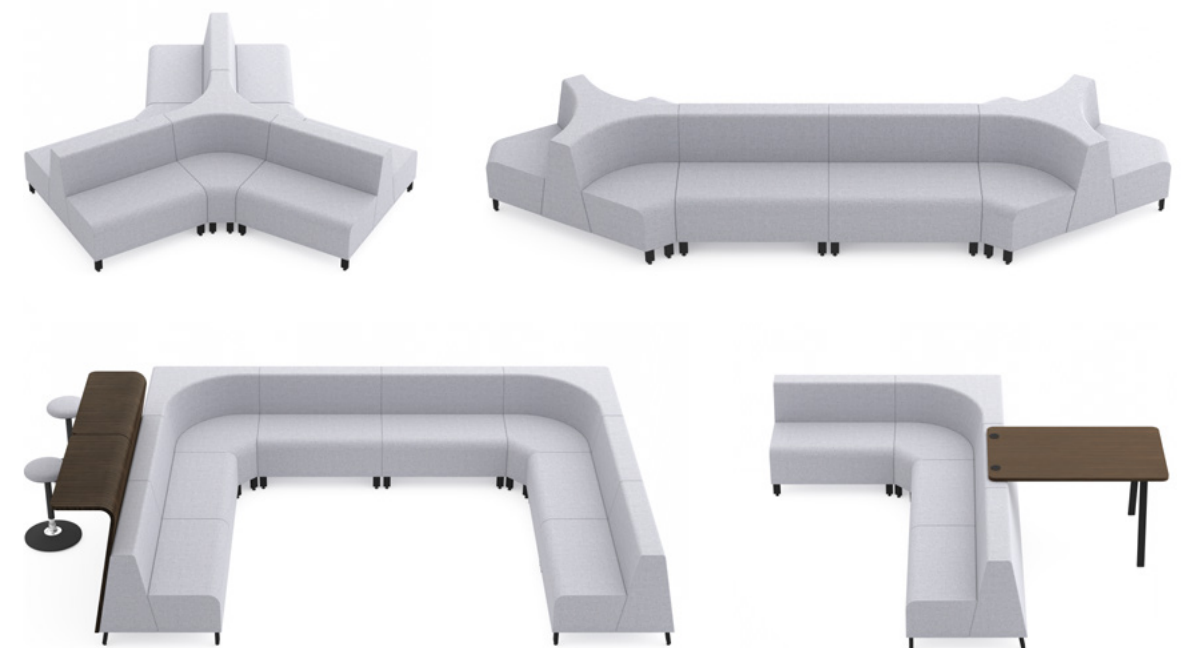

IDEA STARTERS