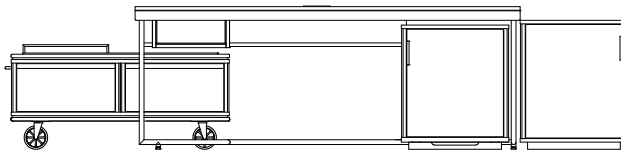

Left ACC Desk Wall Unit
131 x 24 x 30 overall

*shown assembled for reference