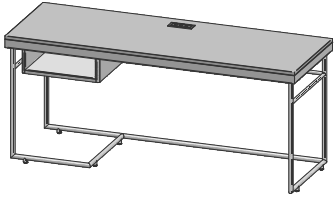

TV Wall Panel  
3878A62EWH  
X-220  
36 x 4 x 24

Console Table  
3878A34AWH  
PG-202  
48 x 14 x 34 1/2

Console-Stone Top  
3878A34A15-A  
PG-202T

C Table  
3878A19BWH  
X-231-OPT  
18 x 18 x 24

Towel Caddy  
3878A24AWH  
X-232  
14 x 14 x 24

Kimball® Hospitality

www.kimballhospitality.com  
800.634.9510

Desk  
3878A05AWHL/R (left shown)  
3878A05AANL/R  
X-216L/R  
69 x 24 x 30  
Desk- Top  
3878A05A15-B  
X-216-T

Luggage Bench  
3878A14BWHL/R (left shown)  
3878A14BANL/R  
X-218L/R  
51 1/4 x 18 5/8 x 22

Luggage Bench w/Upholstered Pad  
3878A14CWHL/R (left shown)  
X-245L/R  
61 x 18 1/2 x 26

Left Desk Wall Unit  
98 3/32 x 24 x 30 overall

\*shown assembled for reference

ACC Desk  
3878A05BWHL/R (left shown)  
3878A05BANL/R  
X-225L/R  
81 x 24 x 30  
ACC Desk-Stone Top  
3878A05B15LB / 3878A05B15RB (left shown)  
X-225L-T / X-225R-T