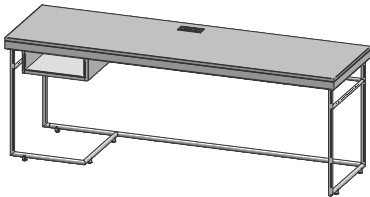

Kimball® Hospitality

www.kimballhospitality.com  
800.634.9510

Desk  
3878A05AWHL/R (left shown)  
3878A05AANL/R  
X-216L/R  
69 x 24 x 30  
Desk- Top  
3878A05A15-B  
X-216-T

Luggage Bench  
3878A14BWHL/R (left shown)  
3878A14BANL/R  
X-218L/R  
51 1/4 x 18 5/8 x 22

Luggage Bench w/Upholstered Pad  
3878A14CWHL/R (left shown)  
X-245L/R  
61 x 18 1/2 x 26

Left Desk Wall Unit  
98 3/32 x 24 x 30 overall

\*shown assembled for reference

ACC Desk  
3878A05BWHL/R (left shown)  
3878A05BANL/R  
X-225L/R  
81 x 24 x 30  
ACC Desk-Stone Top  
3878A05B15LB / 3878A05B15RB (left shown)  
X-225L-T / X-225R-T