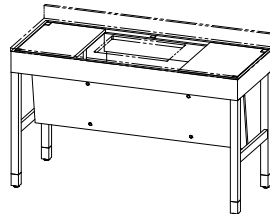

# Hyatt Place 300

**Nightstand 32**  
4867A04AXX  
HPG-30-5-CG  
32 x 16 x 29 1/2

**Nightstand 22**  
4867A04BXX  
HPG-30-4-CG  
22 x 16 x 29 1/2

**Nightstand 11**  
4867A04CXX  
HPG-30-3-CG  
11 x 16 x 29 1/2

**Queen Headboard (K/D)**  
4867A11AXX  
HPG-30-2-CG  
64 x 2 x 29 1/2

**King Headboard (K/D)**  
4867A12AXX  
HPG-30-1-CG  
76 x 2 x 29 1/2

**Desk (K/D)**  
4867A05AXX  
HPG-31-1-CG  
71 1/2 x 20 x 30

**Luggage Bench  
COM Stone Top**  
4867A14AXX  
HPG-31-3-CG  
32 x 20 x 20 3/4

**Luggage Bench  
Laminate Top**  
4867A14CXX  
HPG-31-3-CG  
32 x 20 x 30

**Refrigerator Cabinet**  
4867A23AXX  
HPG-31-4-CG  
24 1/4 x 20 3/4 x 27 1/4

**Vanity, Standard (K/D)**  
(COM stone/sink)  
4867A21AXX  
HPG-33-1-CG  
54 x 22 x 33 1/4