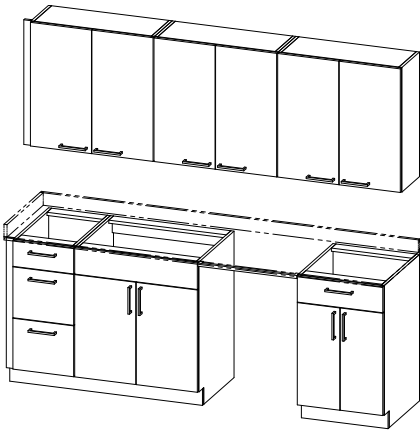

**Coat Hook Panel**  
4867A62BXX  
HPG-31-7-CG  
32 x 2 x 35

**Mirror Panel**  
4867A06AXX  
HPG-31-8-CG  
30 x 2 x 64

**Side Table**  
4867A16BXX  
HPG-32-2-CG  
18 x 22 x 24

**Metal C-Table**  
4867A16AXX  
MR-303.1-CG  
22 x 14 x 26

# Hyatt Place 300

**Open Closet (left shown)**  
*Laminate top*  
 4867A03CXX  
 HPG-31-9-CG  
 33 1/2 x 22 x 88

**Open Closet (left shown)**  
*COM Stone top*  
 4867A03DXX  
 HPG-31-9-CG  
 33 1/2 x 22 x 88

**Divider Panel**  
 4867A67DXX  
 HPG-31-5-CG  
 26 x 3 1/16 x 96 - 108  
*(adjustable height)*

**Kitchen Island, Standard**  
*COM Stone top*  
 4867A69DXX  
 HPG-34-1-CG  
 56 x 20 x 35 1/4

**Kitchen Cabinets-Standard**  
*COM Stone top*  
 4867A69BXX  
 HPG-35-1-CG  
 91 3/4 x 24 x 83 1/2