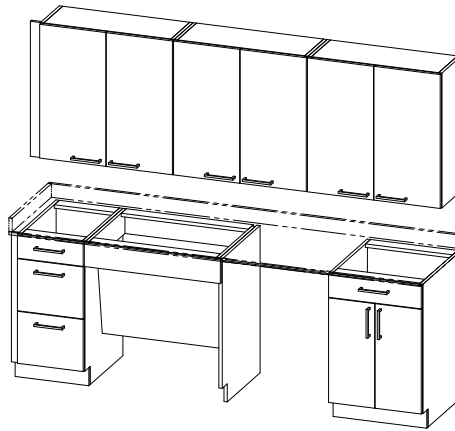

ADA Kitchen Cabinets
COM Stone top
4867A69CXX
HPG-35-2-CG
92 1/4 x 24 x 75 1/4