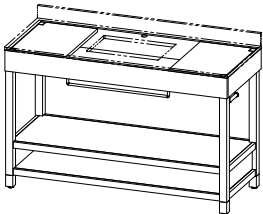

# Hyatt Place 300

**Nightstand 32**  
4867A04AXX  
HPG-30-5-CG  
32 x 16 x 29 1/2

**Nightstand 22**  
4867A04BXX  
HPG-30-4-CG  
22 x 16 x 29 1/2

**Nightstand 11**  
4867A04CXX  
HPG-30-3-CG  
11 x 16 x 29 1/2

**Queen Headboard (K/D)**  
4867A11AXX  
HPG-30-2-CG  
64 x 2 x 29 1/2

**King Headboard (K/D)**  
4867A12AXX  
HPG-30-1-CG  
76 x 2 x 29 1/2

**Desk (K/D)**  
4867A05AXX  
HPG-31-1-CG  
71 1/2 x 20 x 30

**Luggage Bench  
COM Stone Top**  
4867A14AXX  
HPG-31-3-CG  
32 x 20 x 20 3/4

**Luggage Bench  
Laminate Top**  
4867A14CXX  
HPG-31-3-CG  
32 x 20 x 30

**Refrigerator Cabinet**  
4867A23AXX  
HPG-31-4-CG  
24 1/4 x 20 3/4 x 27 1/4

**Vanity, Standard (K/D)**  
(COM stone/sink)  
4867A21AXX  
HPG-33-1-CG  
54 x 22 x 33 1/4