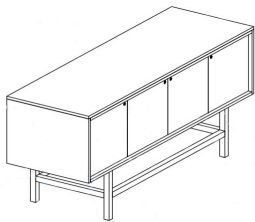

HYATT  
PLACE®

---

C Table  
HPG-32-1-CG  
HP-GR-32-1  
22"W x 14"D x 25"H

Arm Table  
HPG-32-4-CG  
HP-GR-32-4  
12"W x 10"D x 6-1/2"H

Coffee Table  
HPP-30-1-CG  
HPP-30.1-CG  
24"Diam x 18"H

Cocktail Table  
HPP-30-2-CG  
HPP-30.2-CG  
40"W x 40"D x 18"H

Corner Table  
HPP-31-1-CG  
HPP-31.1-CG  
30-1/2"W x 30-1/2"D x 18"H

Side Table  
HPP-31-2-CG  
HPP-31.2-CG  
18"W x 24"D x 22"H

Table @ Lounge  
HPP-31-3-CG  
HPP-31.3-CG  
24"Diam x 26"H

Lounge Table  
HPP-31-4-CG  
HPP-31.4-CG  
30"Diam x 26"H

Lounge Table  
HPP-31.6-CG  
HPP-31.6-CG  
44"W x 30"D x 26"H

HYATT  
PLACE®

---

Side Table  
HPP-31-5-CG  
HPP-31.5-CG  
18"Diam x 24"H

Bookcase  
HPP-31-7-CG  
HPP-31.7-CG  
102"W x 12"D x 33"H

Console  
HPP-34-1-CG  
HPP-34.1-CG  
72"W x 18"D x 34"H

Credenza  
HPP-34-2-CG  
HPP-34.2-CG  
72"W x 24"D x 33-1/2"H

Coffee Console  
HPP-39-5-CG  
4867P01A15  
54"W x 18"D x 32"H