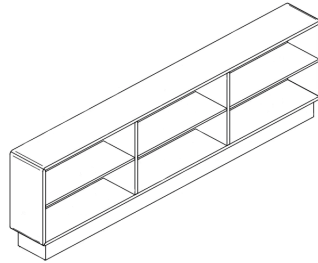

HYATT  
PLACE®

---

C Table  
HPG-32-1-CG  
HP-GR-32-1  
22"W x 14"D x 25"H

Arm Table  
HPG-32-4-CG  
HP-GR-32-4  
12"W x 10"D x 6-1/2"H

Coffee Table  
HPP-30-1-CG  
HPP-30.1-CG  
24"Diam x 18"H

Cocktail Table  
HPP-30-2-CG  
HPP-30.2-CG  
40"W x 40"D x 18"H

Corner Table  
HPP-31-1-CG  
HPP-31.1-CG  
30-1/2"W x 30-1/2"D x 18"H

Side Table  
HPP-31-2-CG  
HPP-31.2-CG  
18"W x 24"D x 22"H

Table @ Lounge  
HPP-31-3-CG  
HPP-31.3-CG  
24"Diam x 26"H

Lounge Table  
HPP-31-4-CG  
HPP-31.4-CG  
30"Diam x 26"H

Lounge Table  
HPP-31.6-CG  
HPP-31.6-CG  
44"W x 30"D x 26"H

HYATT  
PLACE®

---

Side Table  
HPP-31-5-CG  
HPP-31.5-CG  
18"Diam x 24"H

Bookcase  
HPP-31-7-CG  
HPP-31.7-CG  
102"W x 12"D x 33"H

Console  
HPP-34-1-CG  
HPP-34.1-CG  
72"W x 18"D x 34"H

Credenza  
HPP-34-2-CG  
HPP-34.2-CG  
72"W x 24"D x 33-1/2"H

Coffee Console  
HPP-39-5-CG  
4867P01A15  
54"W x 18"D x 32"H