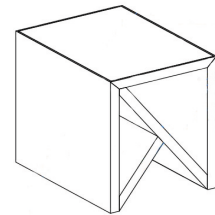

HYATT  
PLACE®

---

C Table  
HPG-32-1-CG  
HP-GR-32-1  
22"W x 14"D x 25"H

Arm Table  
HPG-32-4-CG  
HP-GR-32-4  
12"W x 10"D x 6-1/2"H

Coffee Table  
HPP-30-1-CG  
HPP-30.1-CG  
24"Diam x 18"H

Cocktail Table  
HPP-30-2-CG  
HPP-30.2-CG  
40"W x 40"D x 18"H

Corner Table  
HPP-31-1-CG  
HPP-31.1-CG  
30-1/2"W x 30-1/2"D x 18"H

Side Table  
HPP-31-2-CG  
HPP-31.2-CG  
18"W x 24"D x 22"H

Table @ Lounge  
HPP-31-3-CG  
HPP-31.3-CG  
24"Diam x 26"H

Lounge Table  
HPP-31-4-CG  
HPP-31.4-CG  
30"Diam x 26"H

Lounge Table  
HPP-31.6-CG  
HPP-31.6-CG  
44"W x 30"D x 26"H

HYATT  
PLACE®

---

Side Table  
HPP-31-5-CG  
HPP-31.5-CG  
18"Diam x 24"H

Bookcase  
HPP-31-7-CG  
HPP-31.7-CG  
102"W x 12"D x 33"H

Console  
HPP-34-1-CG  
HPP-34.1-CG  
72"W x 18"D x 34"H

Credenza  
HPP-34-2-CG  
HPP-34.2-CG  
72"W x 24"D x 33-1/2"H

Coffee Console  
HPP-39-5-CG  
4867P01A15  
54"W x 18"D x 32"H