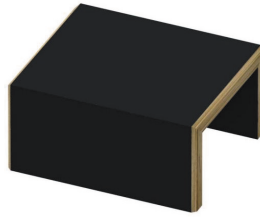

HYATT  
PLACE®

---

C Table  
HPG-32-1-CG  
HP-GR-32-1  
22"W x 14"D x 25"H

Arm Table  
HPG-32-4-CG  
HP-GR-32-4  
12"W x 10"D x 6-1/2"H

Coffee Table  
HPP-30-1-CG  
HPP-30.1-CG  
24"Diam x 18"H

Cocktail Table  
HPP-30-2-CG  
HPP-30.2-CG  
40"W x 40"D x 18"H

Corner Table  
HPP-31-1-CG  
HPP-31.1-CG  
30-1/2"W x 30-1/2"D x 18"H

Side Table  
HPP-31-2-CG  
HPP-31.2-CG  
18"W x 24"D x 22"H

Table @ Lounge  
HPP-31-3-CG  
HPP-31.3-CG  
24"Diam x 26"H

Lounge Table  
HPP-31-4-CG  
HPP-31.4-CG  
30"Diam x 26"H

Lounge Table  
HPP-31.6-CG  
HPP-31.6-CG  
44"W x 30"D x 26"H

HYATT  
PLACE®

---

Side Table  
HPP-31-5-CG  
HPP-31.5-CG  
18"Diam x 24"H

Bookcase  
HPP-31-7-CG  
HPP-31.7-CG  
102"W x 12"D x 33"H

Console  
HPP-34-1-CG  
HPP-34.1-CG  
72"W x 18"D x 34"H

Credenza  
HPP-34-2-CG  
HPP-34.2-CG  
72"W x 24"D x 33-1/2"H

Coffee Console  
HPP-39-5-CG  
4867P01A15  
54"W x 18"D x 32"H