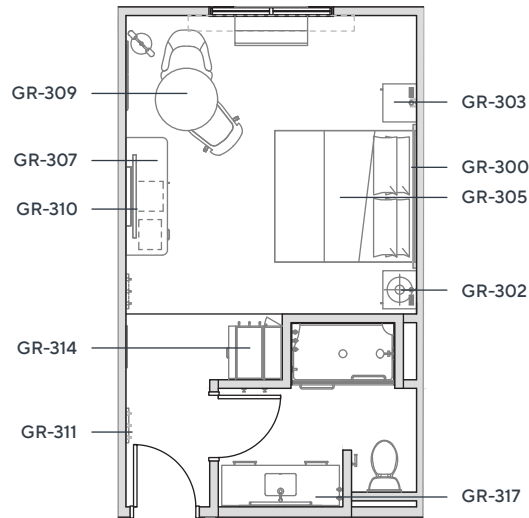

King Guestroom