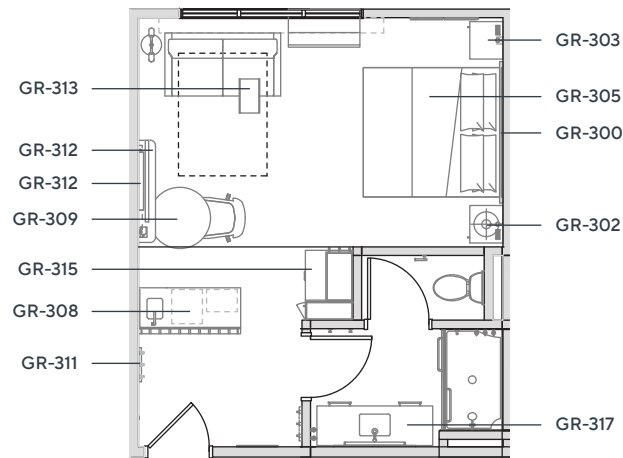

King Studio Suite