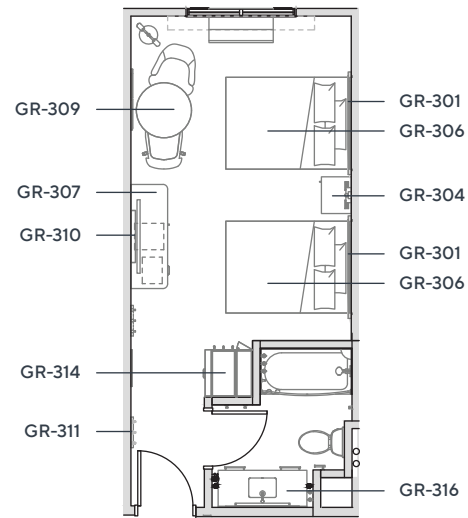

Queen/Queen Guestroom