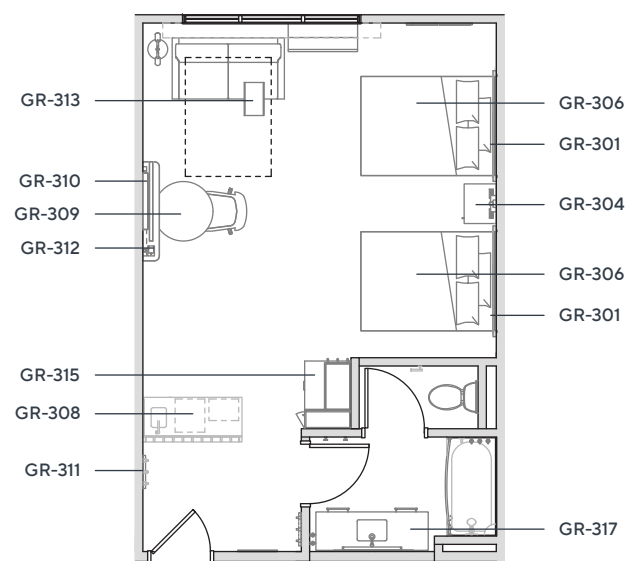

# Hampton Inn by Hilton | Scenic Scheme - New Build

**King Headboard**  
4695A12A16 | (A) GR-300  
83 x 2 x 41

**Queen Headboard**  
4695A11A16 | (A) GR-301  
67 x 2 x 41

**King Nightstand (Left)**  
4695A04C16 | (A) GR-302  
22 x 19.5 x 25

**King Nightstand (Right)**  
4695A04J16 | (A) GR-303  
22 x 19.5 x 25

**Queen/Queen Nightstand**  
4695A04E16 | (A) GR-304  
24 x 19.5 x 25

**King Bed Base**  
4695A33A16 | (A) GR-305  
76 x 82 x 14

**Queen Bed Base**  
4695A32A16 | (A) GR-306  
60 x 82 x 14

**Hospitality Bar (Left)**  
4695A23G16L | (A) GR-307L  
68 x 23.875 x 35

**Hospitality Bar (Right)**  
4695A23G16R | (A) GR-307R  
68 x 23.875 x 35

**Studio Suite Hospitality Unit (Left)**  
4695A23C16L | (A) GR-308L  
60 x 27 x 84