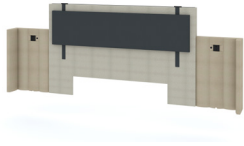

Crowne Plaza | Green Scheme

King Headboard
4478A12B16 | NMG-200.2
124.5 x 10 x 48