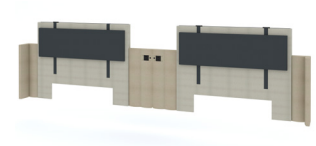

Queen/Queen Guestroom

King Guestroom

Crowne Plaza | Green Scheme

King Headboard
4478A12B16 | NMG-200.2
124.5 x 10 x 48

Queen/Queen Headboard
4478A11A16 | NMG-203.2
210 x 10 x 48

ADA Queen/Queen Headboard
4478A11D16 | NMG-204.2
237 x 10 x 48