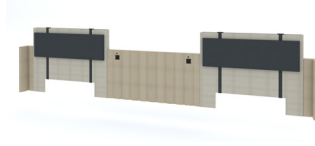

Queen/Queen Guestroom

King Guestroom

Crowne Plaza | Green Scheme

King Headboard
4478A12B16 | NMG-200.2
124.5 x 10 x 48

Queen/Queen Headboard
4478A11A16 | NMG-203.2
210 x 10 x 48

ADA Queen/Queen Headboard
4478A11D16 | NMG-204.2
237 x 10 x 48