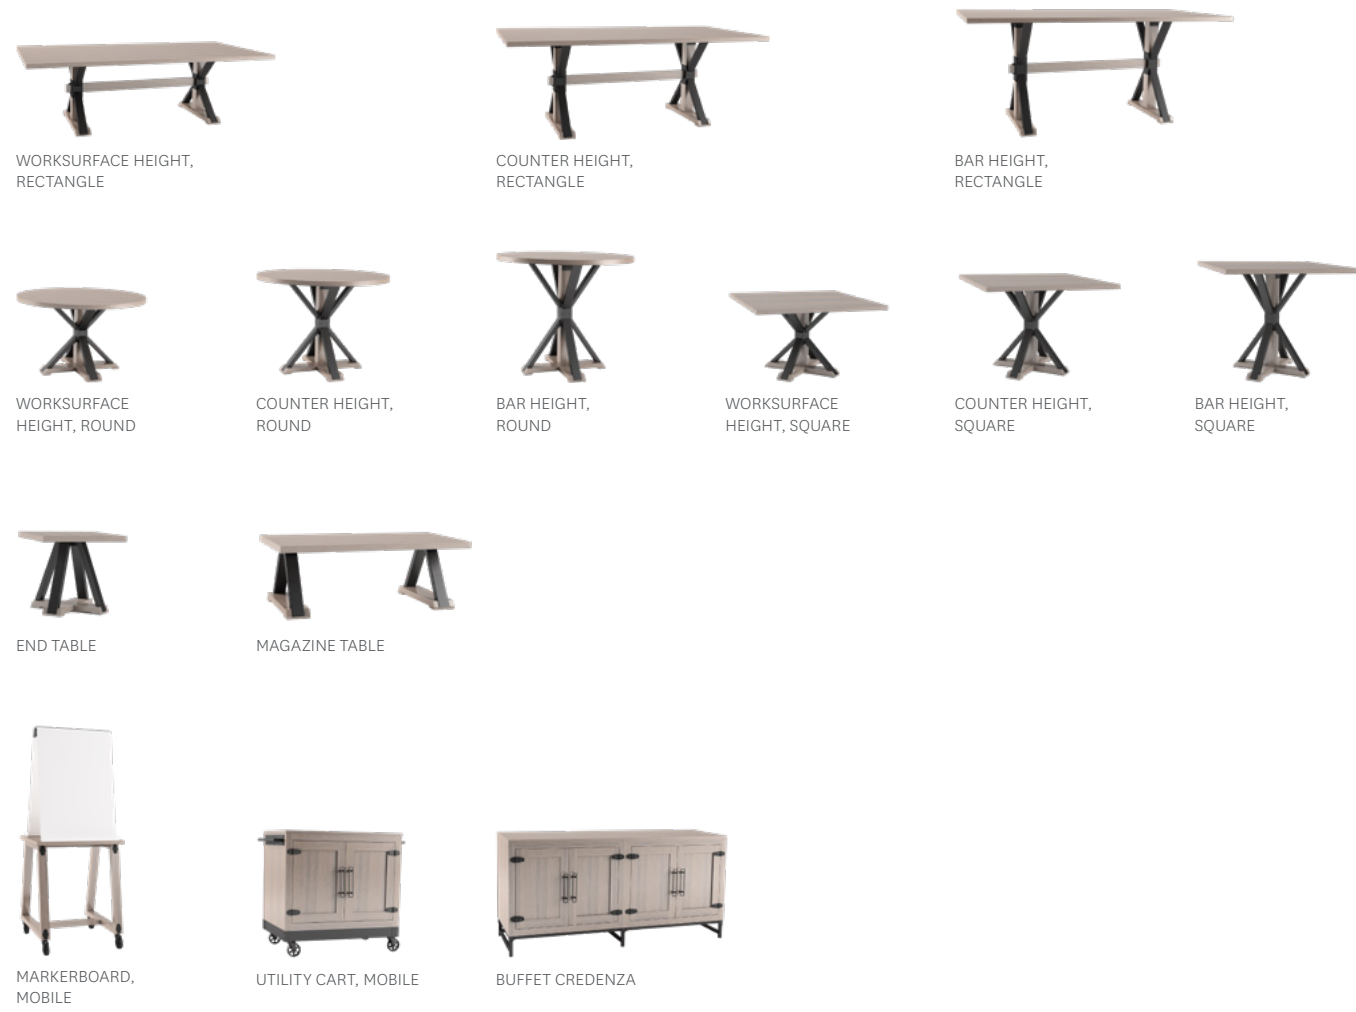

STATEMENT OF LINE OVERVIEW PLEASE REFERENCE THE PRICE LIST FOR FULL STATEMENT OF LINE.