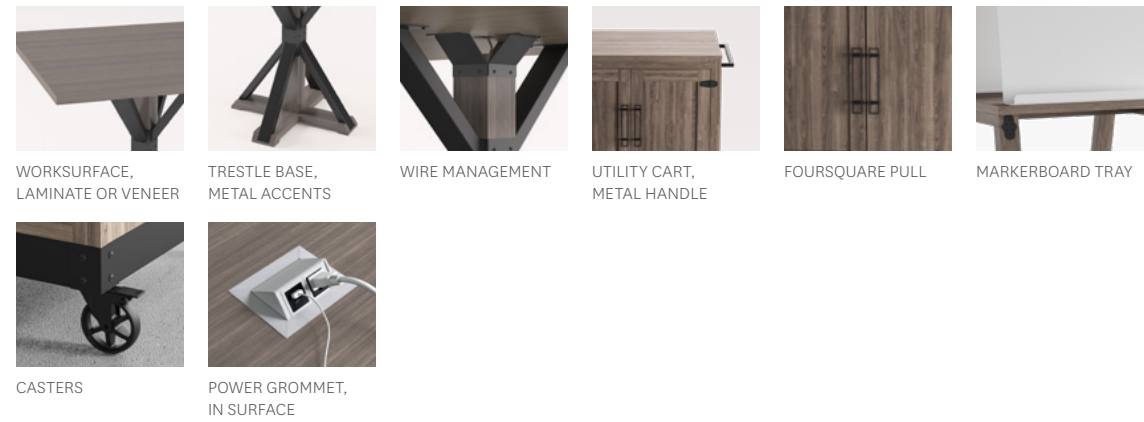

DETAILS PLEASE REFERENCE THE PRICE LIST FOR ADDITIONAL OPTIONS AND FINISHES.