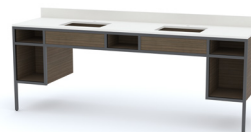

Double Vanity
4640D21B66 | GR-319
90 x 24 x 38