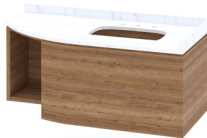

ADA Island
3855E07A16 | SG-261
46 x 36 x 34

Urban Wardrobe
3855E03A16 | SG-262
36 x 22 x 79

TV Panel
3855E62A16 | SG-263
53 x 5 x 42.5

Staybridge Suites | Guestroom - Reno/Urban | Taupe Scheme

Floating Vanity (Left)
3855A21P16L | SG-264L
48 x 24 x 21.5