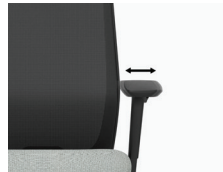

ARMS, STATIC

ARMS, ADJUSTABLE

HEADREST

SYNCHRONOUS  
TILT CONTROL

ARM HEIGHT, WIDTH, AND  
DEPTH ADJUST

SEAT SLIDE

NATIONAL®

800.482.1717  
kimballinternational.com  
©2024 Kimball International, Inc.  
All rights reserved.