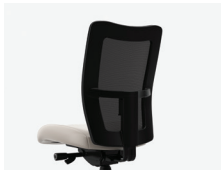

Mix-it[®]
SEATING COLLECTION

NATIONAL[®]

Stylish, durable, comfortable.

The Mix-it seating collection includes task and guest seating, as well as stools, allowing you to create a cohesive environment throughout an entire facility. Ergonomically designed and ideal for all work styles, Mix-it's comprehensive offering is a perfect fit for areas where people collaborate, learn, interact, and focus.

MESH BACK STOOL

MESH BACK

UPHOLSTERED BACK

DETAILS AND OPTIONS REFERENCE THE PRICE LIST FOR ADDITIONAL OPTIONS.

BACK, MESH

BACK, UPHOLSTERED

BACK, UPHOLSTERED WITH
PLASTIC EXTREME

BASE, BLACK NYLON