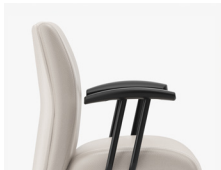

ARMS, STATIC, BLACK