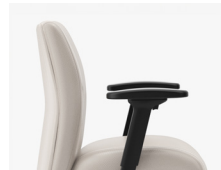

ARMS, HIGH PERFORMANCE