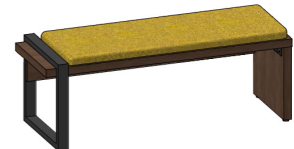

ADA Semi Open Closet, Left
5165A03B15 | X-230L-ADA
39.125 x 23.75 x 80.25

Semi Open Closet, Right
5165A03A15 | X-230R
37 x 23.75 x 72

ADA Semi Open Closet, Right
5165A03B15 | X-230R-ADA
39.125 x 23.75 x 80.25

Short Luggage Bench, Left
5165A14A15 | X-231L-CT
36 x 17.75 x 18

Short Luggage Bench, Right
5165A14A15 | X-231R-CT
36 x 17.75 x 18

Long Luggage Bench, Left
5165A14B15 | X-232L-CT
48 x 17.75 x 18

Long Luggage Bench, Right
5165A14B15 | X-232R
48 x 17.75 x 18-CT