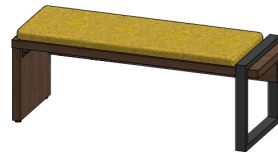

ADA Semi Open Closet, Left
5165A03B15 | X-230L-ADA
39.125 x 23.75 x 80.25

Semi Open Closet, Right
5165A03A15 | X-230R
37 x 23.75 x 72

ADA Semi Open Closet, Right
5165A03B15 | X-230R-ADA
39.125 x 23.75 x 80.25

Short Luggage Bench, Left
5165A14A15 | X-231L-CT
36 x 17.75 x 18

Short Luggage Bench, Right
5165A14A15 | X-231R-CT
36 x 17.75 x 18

Long Luggage Bench, Left
5165A14B15 | X-232L-CT
48 x 17.75 x 18

Long Luggage Bench, Right
5165A14B15 | X-232R
48 x 17.75 x 18-CT