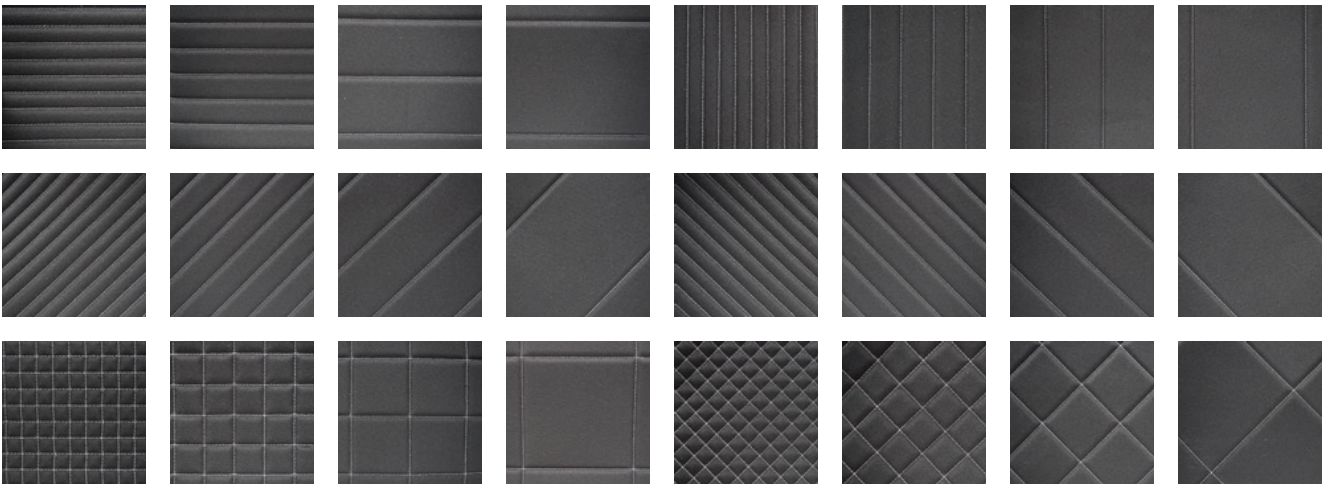

Stitch-it™

Stitch-it adds tailored design to standard upholstered products, from grand scale to delicate stitching.

Special Wood Finish or Paint

Match existing products or create wood finishes and paints that are custom-designed for your space.

Stitch-it Options

Thread Colors