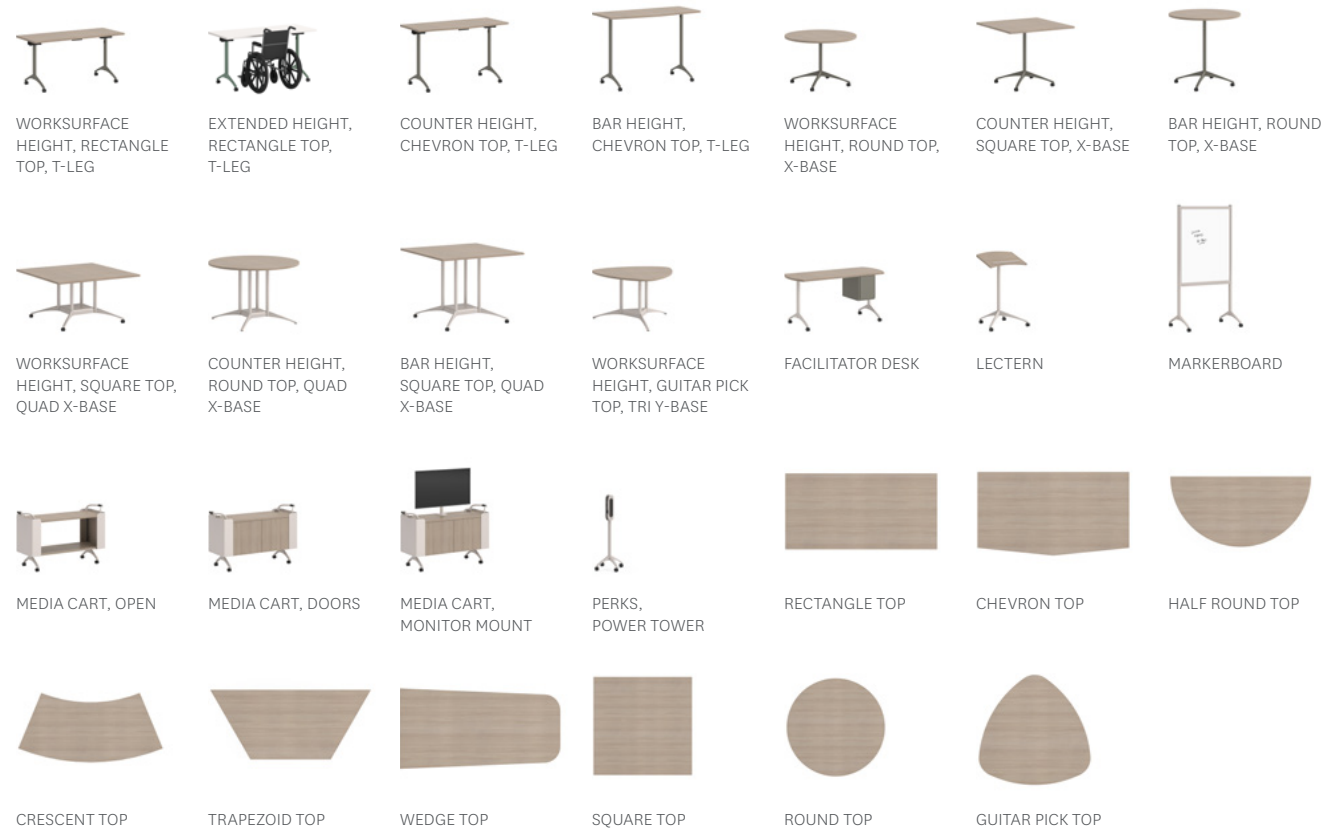

Flexible by design, broad by scope.

Shaped by the demands of learning environments, Zing also stands out in workplace, healthcare, and community spaces. By offering a broader range of table types, including supporting pieces that adapt to how each environment works, Zing is flexible and dependable. Its clean look and versatile configurations make it a natural fit wherever people gather, learn, collaborate, or recharge.