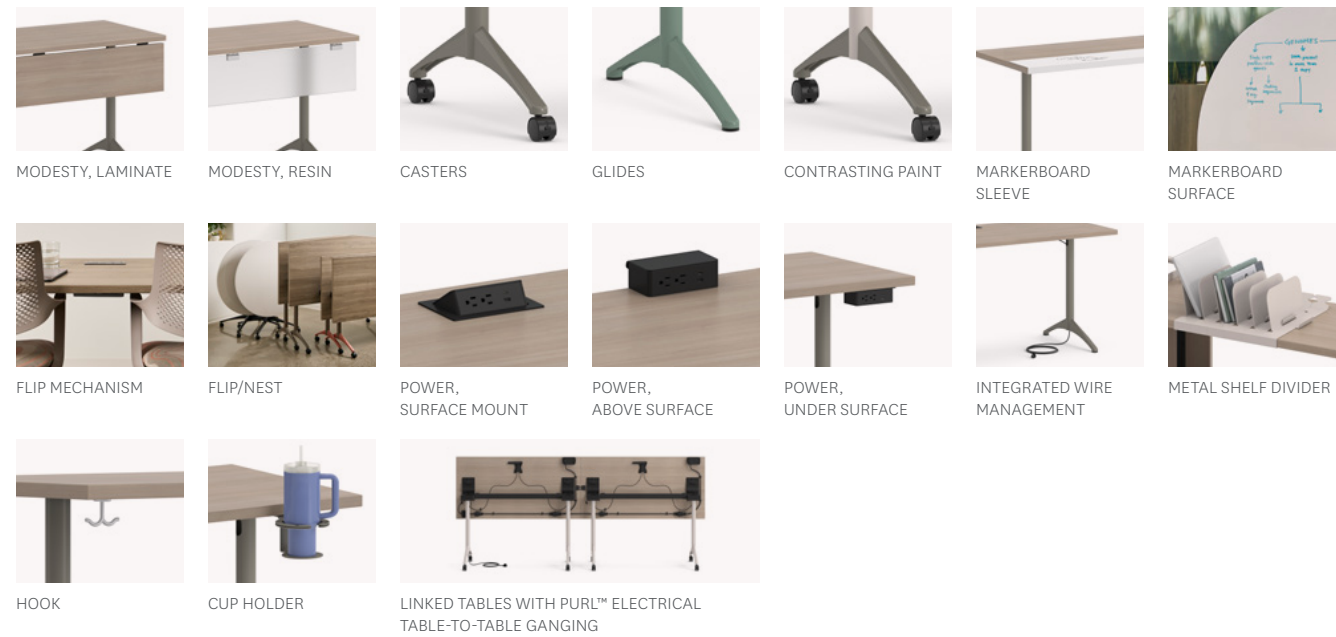

OPTIONS & DETAILS REFERENCE PRICE LIST FOR ADDITIONAL OPTIONS AND FINISHES.