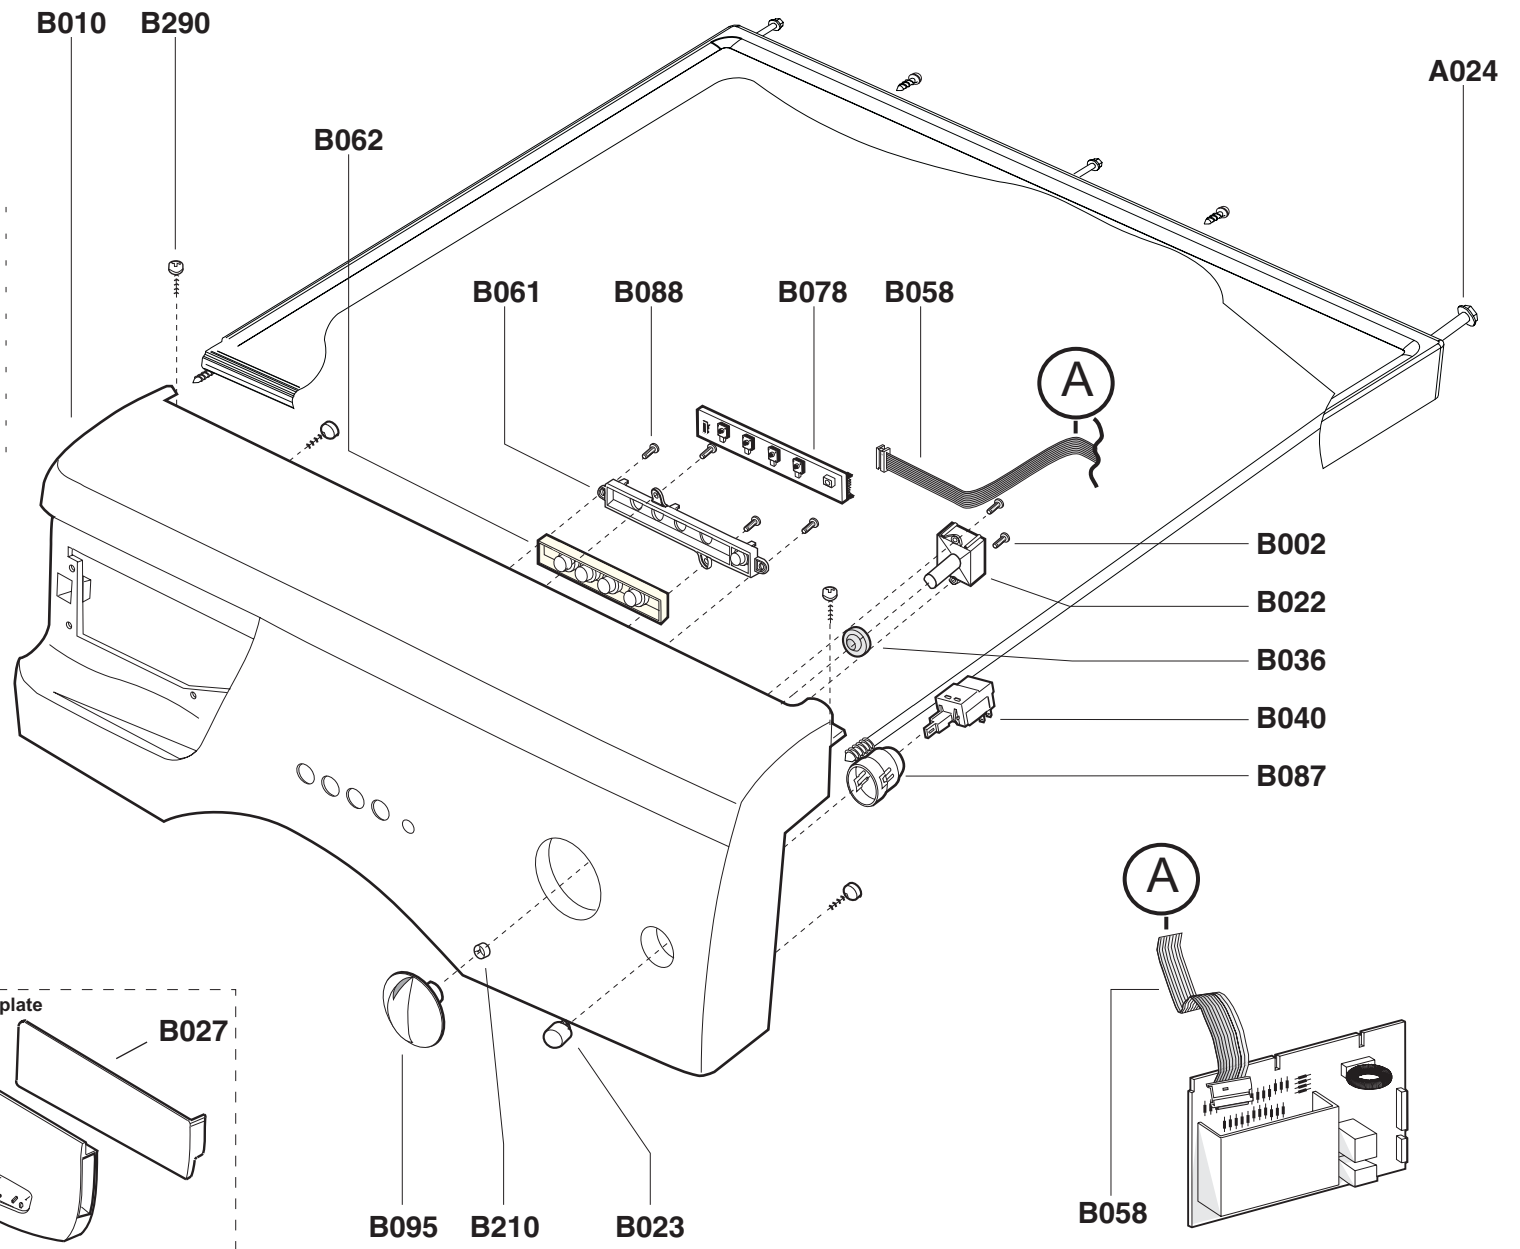

999045205

Control Panel
CD-CFE 5P 1M
24/01/2006

NEW VERSION

Version with removable programs plate