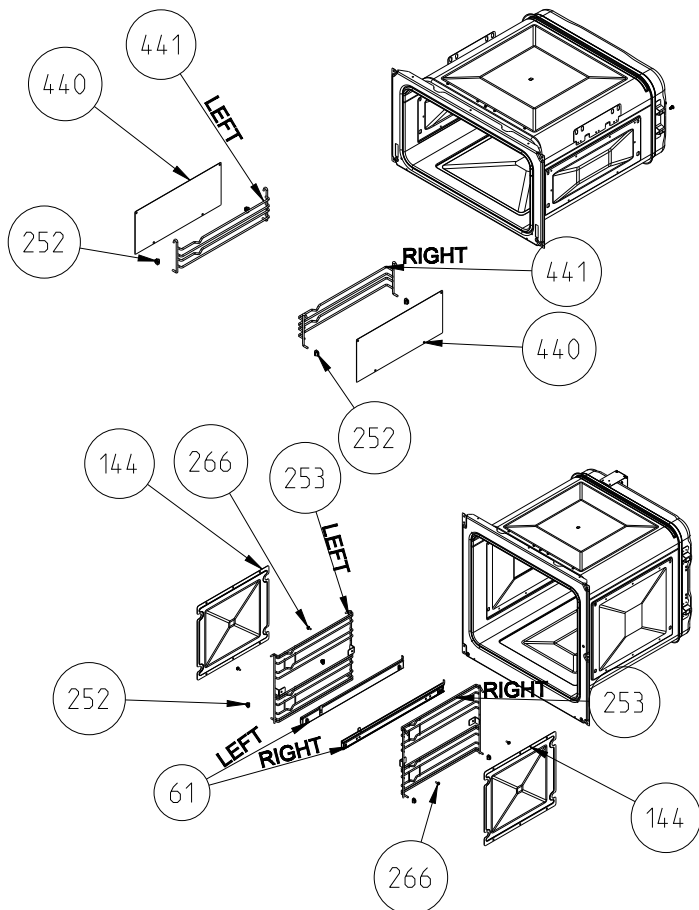

FAN COVER
(OPTIONAL)

THERMOSTAT BULB
HOLDER / BRACKET

CAVITY ASSEMBLY WITH CATALYTIC SHELF (OPTIONAL)

WIRE SHELF CAVITY ASSEMBLY WITH / WITHOUT CATALYTIC PANEL OPTIONAL :DOUBLE TELESCOPIC RAILS (R / L)

WIRE SHELF CAVITY ASSEMBLY WITH / WITHOUT CATALYTIC PANEL OPTIONAL :TELESCOPIC RAIL (R / L)

CAVITY ASSEMBLY WITH WIRE SHELF (OPTIONAL)

WIRE SHELF CAVITY ASSEMBLY WITH / WITHOUT CATALYTIC PANEL (OPTIONAL)

**POSITION NUMBER :588
WIRE SHELF (SINGLE EXTENSION)
OPTIONAL :SINGLE TELESCOPIC RAILS (R / L)**

**POSITION NUMBER :587
WIRE SHELF (SINGLE EXTENSION)
OPTIONAL :DOUBLE TELESCOPIC RAILS (R / L)**

**POSITION NUMBER :586
WIRE SHELF (FULL EXTENSION)
OPTIONAL :SINGLE TELESCOPIC RAILS (R / L)**

**POSITION NUMBER :585
WIRE SHELF (FULL EXTENSION)
OPTIONAL :DOUBLE TELESCOPIC RAILS (R / L)**