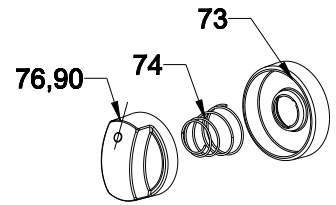

ECLIPSE RING