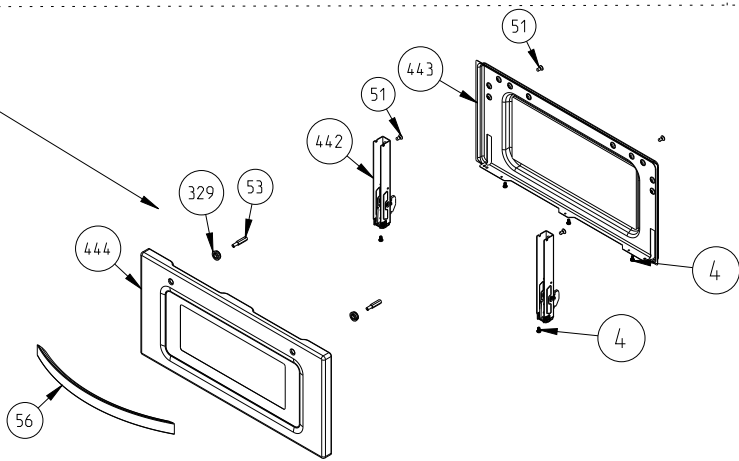

**SOLID TYPE -TOP OVEN DOOR
(OPTIONAL)
POSITION NUMBER: 374**

**SOLID TYPE -DROP DOWN
OPENING OVEN DOOR
(OPTIONAL)
POSITION NUMBER : 375**

**HANDLE ASSEMBLY
GROUP (Optional)
POSITION NUMBER :49**

**SOLID TYPE -TOP OVEN DOOR
(OPTIONAL)
POSITION NUMBER: 374**

**SOLID TYPE -SIDE OPENING OVEN DOOR
(OPTIONAL)
POSITION NUMBER : 375**