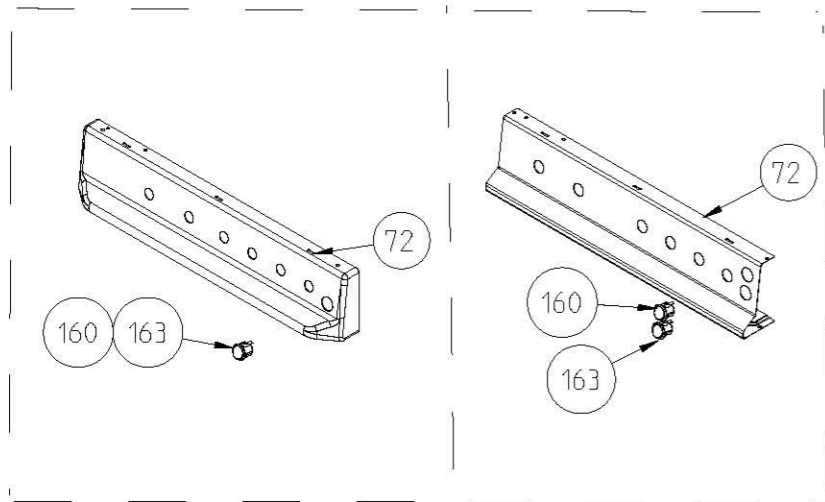

OLD CONTROL PANEL ASSEMBLY

NEW CONTROL PANEL ASSEMBLY

**MECHANIC TIMER
(OPTIONAL)**

**ANALOG TIMER
(OPTIONAL FOR 60X60)**

**DIGITAL TIMER
(OPTIONAL FOR 60X60)**

SPARK/LAMP BUTTON (OPTIONAL)

FRONT PANELS (OPTIONAL FOR 60X60)