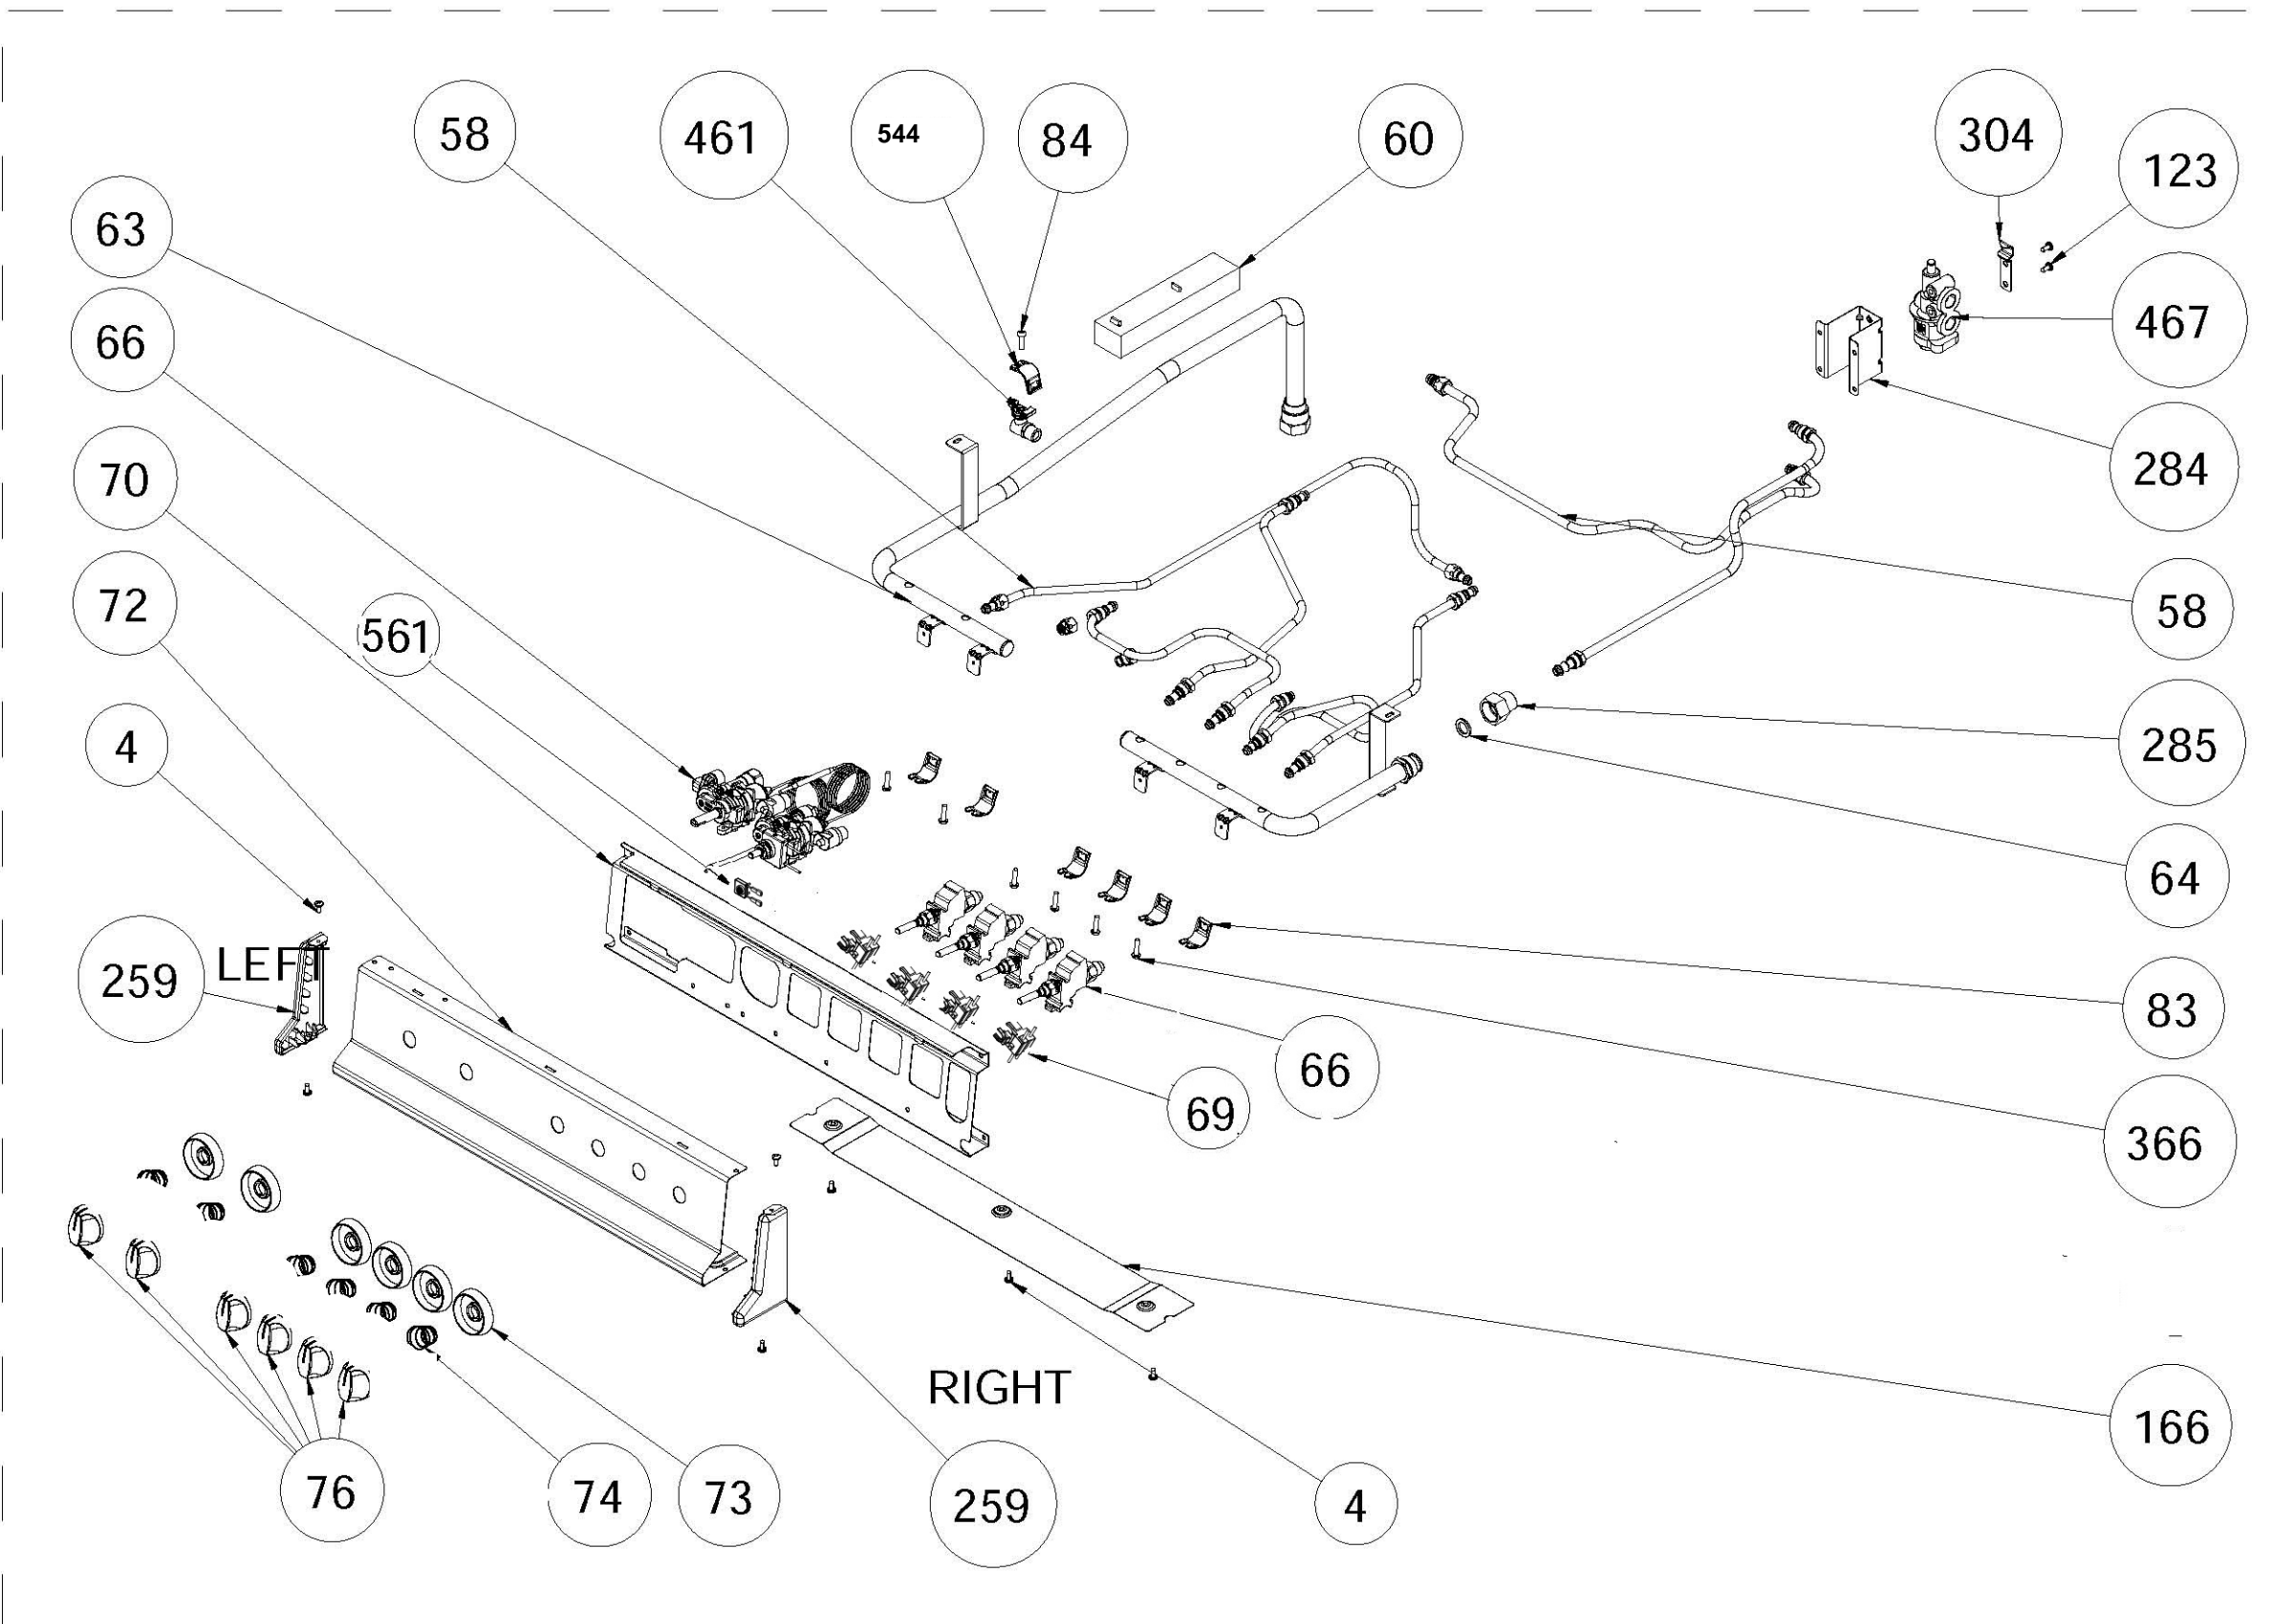

NEW CONTROL PANEL ASSEMBLY