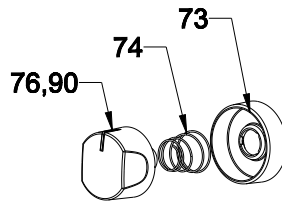

KNOBS (DOUBLE OVEN ONLY - OPTIONAL)

RIMO RING