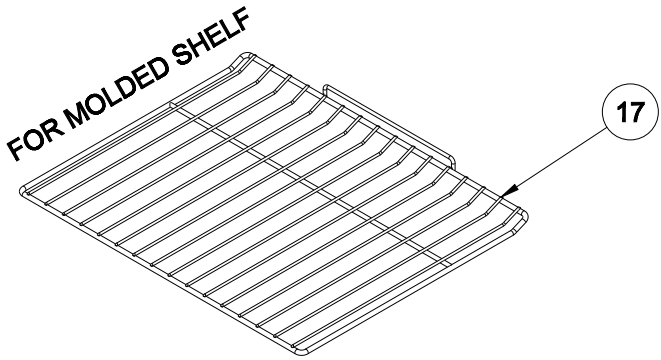

**POSITION NUMBER :587
WIRE SHELF (SINGLE EXTENSION)
OPTIONAL :DOUBLE TELESCOPIC RAILS (R / L)**

**POSITION NUMBER :586
WIRE SHELF (FULL EXTENSION)
OPTIONAL :SINGLE TELESCOPIC RAILS (R / L)**

**POSITION NUMBER :585
WIRE SHELF (FULL EXTENSION)
OPTIONAL :DOUBLE TELESCOPIC RAILS (R / L)**

CAVITY ASSEMBLY FOR SIDE OPENING OVEN DOOR
(OPTIONAL)

CAVITY ASSEMBLY FOR DROP DOWN OPENING OVEN DOOR

(OPTIONAL)

GRILL PAN AND HANDLE SET
(TRAY SET FOR GRILL)
POSITION NUMBER : 265 (OPTIONAL)

TRAYS & GRID
(OPTIONAL FOR DB.OVEN ELC)