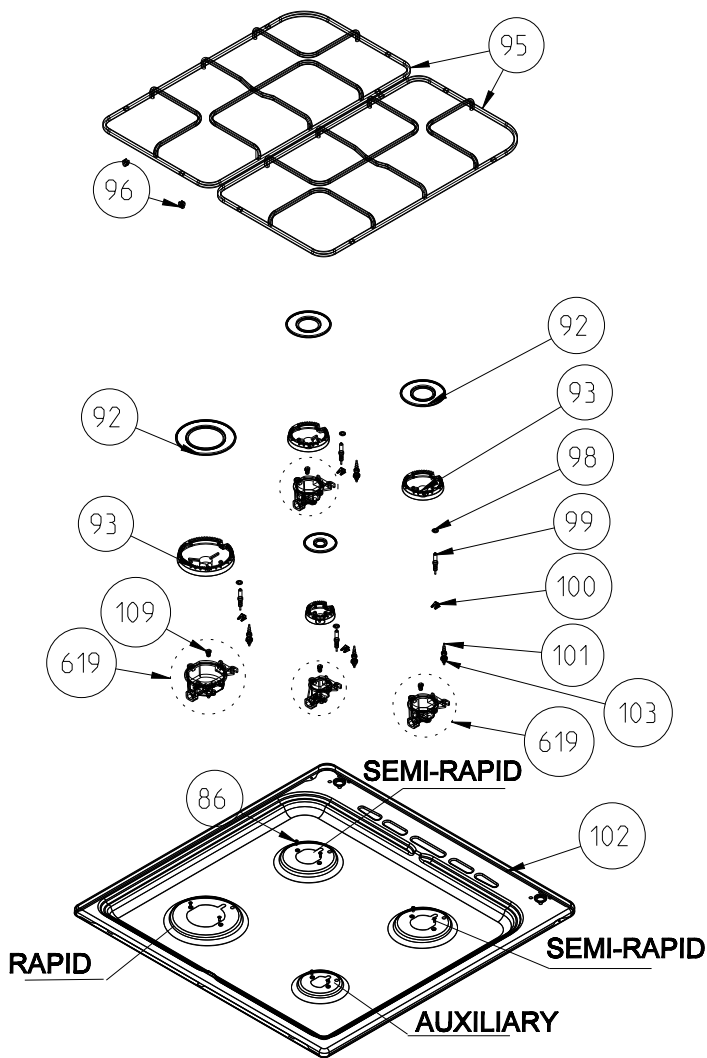

METAL LID ASSEMBLY (OPTIONAL)
POSITION NUMBER: 153

GLASS LID WITH SHORT PROFILE
(OPTIONAL)

GLASS LID PROFILE ASSEMBLY
(OPTIONAL)

GLASS LID WITH BUMPER ASSEMBLY
(OPTIONAL)

3 GAS + WOK BURNER

COOKTOP ASSEMBLY SPARE PART LIST

POS NO	PART NAME
86	SCREW (M3*8, LENTIL HEAD)
92	BURNER CAP (AUXILIARY / SEMI RAPID / RAPID /WOK BURNER)
93	BURNER HEAD(AUXILIARY / SEMI RAPID / RAPID /WOK BURNER)
95	PAN SUPPORTS
96	PAN SUPPORT BUMPER
98	SPARK PLUG GASKET
99	SPARK PLUG WITH CABLE
100	SPARK PLUG SEGMENT
101	THERMOCOUPLE (COAXIAL TYPE)
102	COOKTOP
103	THERMOCOUPLE FIXING NUT
109	INJECTOR
175	SCREW (CIRCULAR-HEAD, M4*8, STAINLESS)
287	SHUT-OFF VALVE BUTTON
288	SHUT-OFF VALVE RING
570	SHUT-OFF VALVE BUTTON
571	SCREW (COUNTERSUNK-HEAD, M3*10)
572	WASHER
619	BURNER BODY (AUXILIARY / SEMI RAPID / RAPID /WOK BURNER)