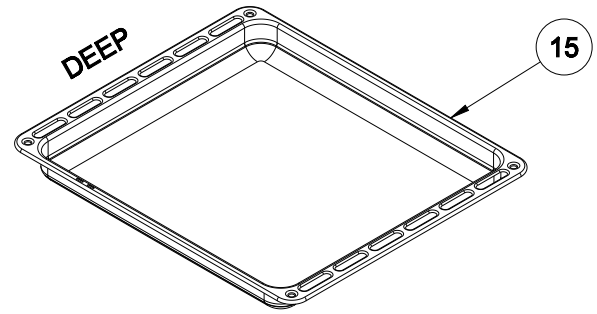

**POSITION NUMBER :587
WIRE SHELF (SINGLE EXTENSION)
OPTIONAL :DOUBLE TELESCOPIC RAILS (R / L)**

**POSITION NUMBER :586
WIRE SHELF (FULL EXTENSION)
OPTIONAL :SINGLE TELESCOPIC RAILS (R / L)**

**POSITION NUMBER :585
WIRE SHELF (FULL EXTENSION)
OPTIONAL :DOUBLE TELESCOPIC RAILS (R / L)**

CAVITY ASSEMBLY FOR SIDE OPENING OVEN DOOR
(OPTIONAL)

CAVITY ASSEMBLY FOR DROP DOWN OPENING OVEN DOOR

(OPTIONAL)

GRILL PAN AND HANDLE SET
(TRAY SET FOR GRILL)
POSITION NUMBER : 265 (OPTIONAL)

TRAYS & GRID
(OPTIONAL FOR DB.OVEN ELC)