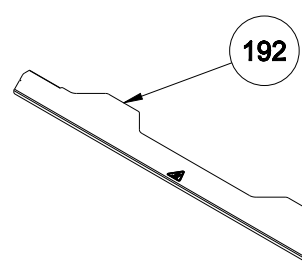

DO GRILL HEAT SHIELD
(OPTIONAL)