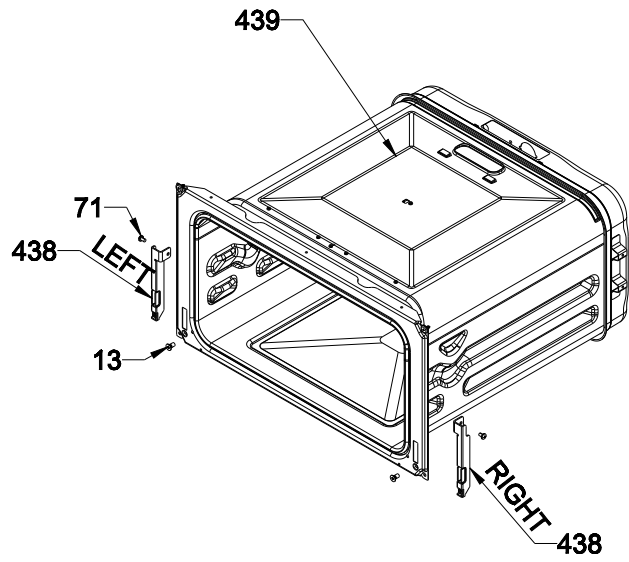

FAN COVER
(OPTIONAL)

THERMOSTAT BULB
HOLDER / BRACKET

CAVITY ASSEMBLY WITH CATALYTIC SHELF (OPTIONAL)

WIRE SHELF CAVITY ASSEMBLY WITH / WITHOUT CATALYTIC PANEL OPTIONAL :DOUBLE TELESCOPIC RAILS (R / L)

WIRE SHELF CAVITY ASSEMBLY WITH / WITHOUT CATALYTIC PANEL OPTIONAL :TELESCOPIC RAIL (R / L)

CAVITY ASSEMBLY WITH WIRE SHELF (OPTIONAL)

WIRE SHELF CAVITY ASSEMBLY WITH / WITHOUT CATALYTIC PANEL (OPTIONAL)

**POSITION NUMBER :588
WIRE SHELF (SINGLE EXTENSION)
OPTIONAL :SINGLE TELESCOPIC RAILS (R / L)**

**POSITION NUMBER :587
WIRE SHELF (SINGLE EXTENSION)
OPTIONAL :DOUBLE TELESCOPIC RAILS (R / L)**

**POSITION NUMBER :586
WIRE SHELF (FULL EXTENSION)
OPTIONAL :SINGLE TELESCOPIC RAILS (R / L)**

**POSITION NUMBER :585
WIRE SHELF (FULL EXTENSION)
OPTIONAL :DOUBLE TELESCOPIC RAILS (R / L)**