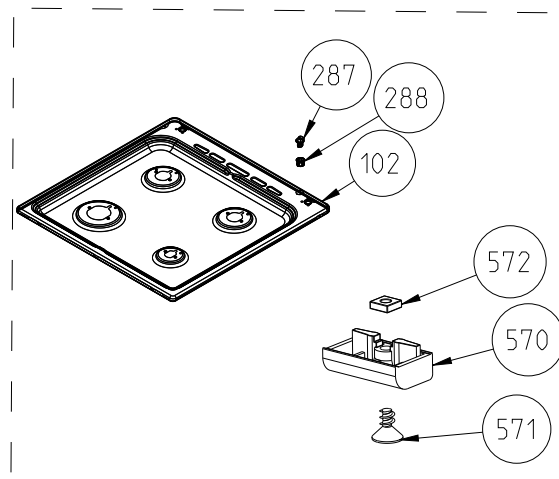

SHUT-OFF VALVE BUTTON & RING (OPTIONAL)