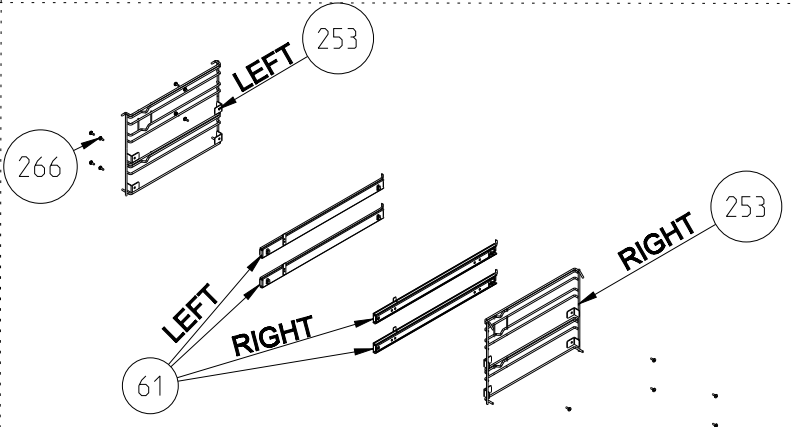

FAN COVER
(OPTIONAL)

THERMOSTAT BULB
HOLDER / BRACKET

CAVITY ASSEMBLY WITH CATALYTIC SHELF (OPTIONAL)

WIRE SHELF CAVITY ASSEMBLY WITH / WITHOUT CATALYTIC PANEL OPTIONAL :DOUBLE TELESCOPIC RAILS (R / L)

WIRE SHELF CAVITY ASSEMBLY WITH / WITHOUT CATALYTIC PANEL OPTIONAL :TELESCOPIC RAIL (R / L)

CAVITY ASSEMBLY WITH WIRE SHELF (OPTIONAL)

WIRE SHELF CAVITY ASSEMBLY WITH / WITHOUT CATALYTIC PANEL (OPTIONAL)

**POSITION NUMBER :588
WIRE SHELF (SINGLE EXTENSION)
OPTIONAL :SINGLE TELESCOPIC RAILS (R / L)**

**POSITION NUMBER :587
WIRE SHELF (SINGLE EXTENSION)
OPTIONAL :DOUBLE TELESCOPIC RAILS (R / L)**

**POSITION NUMBER :586
WIRE SHELF (FULL EXTENSION)
OPTIONAL :SINGLE TELESCOPIC RAILS (R / L)**

**POSITION NUMBER :585
WIRE SHELF (FULL EXTENSION)
OPTIONAL :DOUBLE TELESCOPIC RAILS (R / L)**