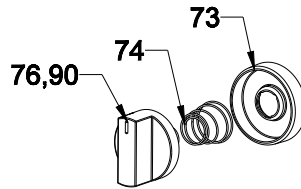

KNOBS (DOUBLE OVEN ONLY - OPTIONAL)

NORD RING