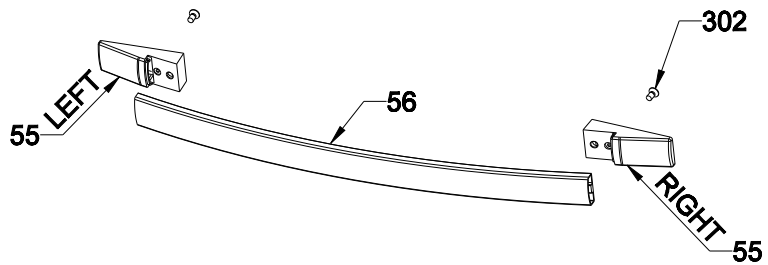

ARC QUADRANGLE