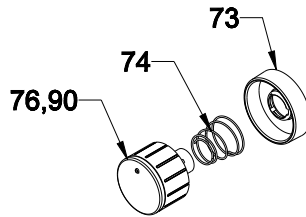

SMALL MACRO RING