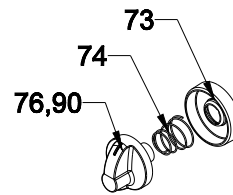

SMALL MACRO RING

VARIO RING