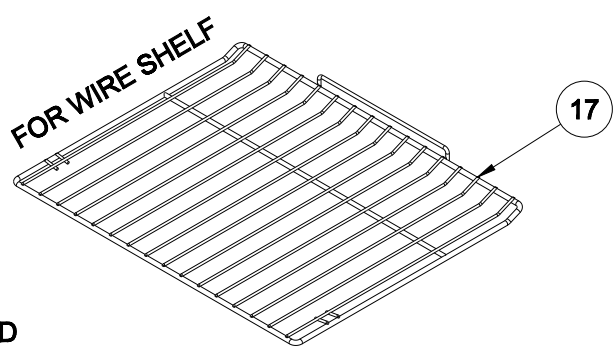

**POSITION NUMBER :587
WIRE SHELF (SINGLE EXTENSION)
OPTIONAL :DOUBLE TELESCOPIC RAILS (R / L)**

**POSITION NUMBER :586
WIRE SHELF (FULL EXTENSION)
OPTIONAL :SINGLE TELESCOPIC RAILS (R / L)**

**POSITION NUMBER :585
WIRE SHELF (FULL EXTENSION)
OPTIONAL :DOUBLE TELESCOPIC RAILS (R / L)**

CAVITY ASSEMBLY FOR SIDE OPENING OVEN DOOR
(OPTIONAL)

CAVITY ASSEMBLY FOR DROP DOWN OPENING OVEN DOOR

(OPTIONAL)

GRILL PAN AND HANDLE SET
(TRAY SET FOR GRILL)
POSITION NUMBER : 265 (OPTIONAL)

TRAYS & GRID
(OPTIONAL FOR DB.OVEN ELC)