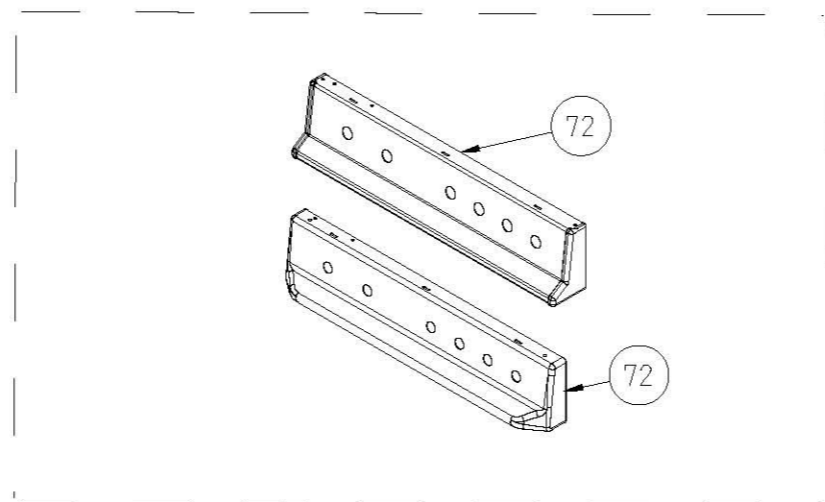

OLD CONTROL PANEL ASSEMBLY

NEW CONTROL PANEL ASSEMBLY

**MECHANIC TIMER
(OPTIONAL)**

**ANALOG TIMER
(OPTIONAL FOR 60X60)**

**DIGITAL TIMER
(OPTIONAL FOR 60X60)**

SPARK/LAMP BUTTON (OPTIONAL)

FRONT PANELS (OPTIONAL FOR 60X60)