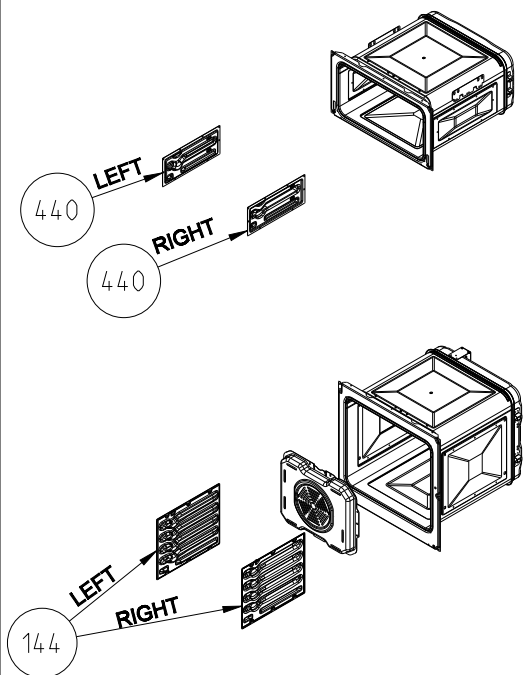

FAN COVER
(OPTIONAL)

THERMOSTAT BULB
HOLDER / BRACKET

CAVITY ASSEMBLY WITH CATALYTIC SHELF (OPTIONAL)

WIRE SHELF CAVITY ASSEMBLY WITH / WITHOUT CATALYTIC PANEL OPTIONAL :DOUBLE TELESCOPIC RAILS (R / L)

WIRE SHELF CAVITY ASSEMBLY WITH / WITHOUT CATALYTIC PANEL OPTIONAL :TELESCOPIC RAIL (R / L)