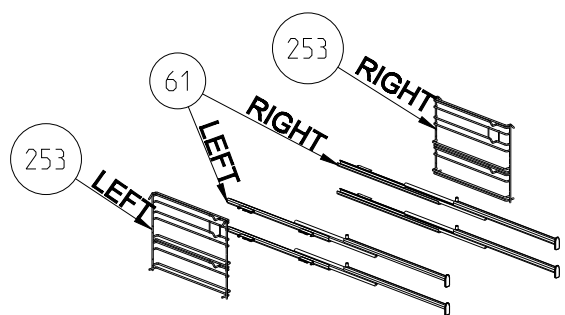

CAVITY ASSEMBLY WITH WIRE SHELF (OPTIONAL)

WIRE SHELF CAVITY ASSEMBLY WITH / WITHOUT CATALYTIC PANEL (OPTIONAL)

**POSITION NUMBER :588
WIRE SHELF (SINGLE EXTENSION)
OPTIONAL :SINGLE TELESCOPIC RAILS (R / L)**

**POSITION NUMBER :587
WIRE SHELF (SINGLE EXTENSION)
OPTIONAL :DOUBLE TELESCOPIC RAILS (R / L)**

**POSITION NUMBER :586
WIRE SHELF (FULL EXTENSION)
OPTIONAL :SINGLE TELESCOPIC RAILS (R / L)**

**POSITION NUMBER :585
WIRE SHELF (FULL EXTENSION)
OPTIONAL :DOUBLE TELESCOPIC RAILS (R / L)**