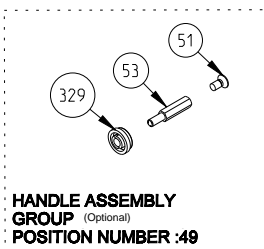

GRID
(OPTIONAL)

DO GRILL HEAT SHIELD
(OPTIONAL)

TOP AND HEATING GRILL ELEMENT
(OPTIONAL)

**SOLID TYPE -TOP OVEN DOOR
(OPTIONAL)
POSITION NUMBER: 374**

**SOLID TYPE -DROP DOWN
OPENING OVEN DOOR
(OPTIONAL)
POSITION NUMBER : 375**