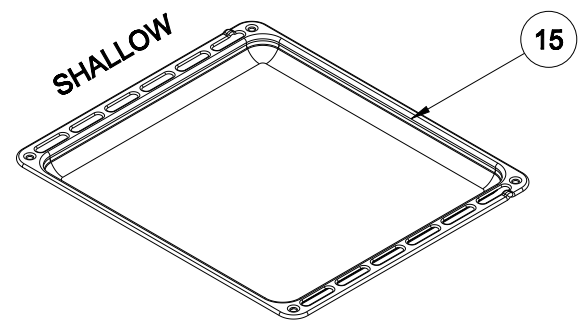

**POSITION NUMBER :587
WIRE SHELF (SINGLE EXTENSION)
OPTIONAL :DOUBLE TELESCOPIC RAILS (R / L)**

**POSITION NUMBER :586
WIRE SHELF (FULL EXTENSION)
OPTIONAL :SINGLE TELESCOPIC RAILS (R / L)**

**POSITION NUMBER :585
WIRE SHELF (FULL EXTENSION)
OPTIONAL :DOUBLE TELESCOPIC RAILS (R / L)**

CAVITY ASSEMBLY FOR SIDE OPENING OVEN DOOR
(OPTIONAL)

CAVITY ASSEMBLY FOR DROP DOWN OPENING OVEN DOOR

(OPTIONAL)

GRILL PAN AND HANDLE SET
(TRAY SET FOR GRILL)
POSITION NUMBER : 265 (OPTIONAL)

TRAYS & GRID
(OPTIONAL FOR DB.OVEN ELC)