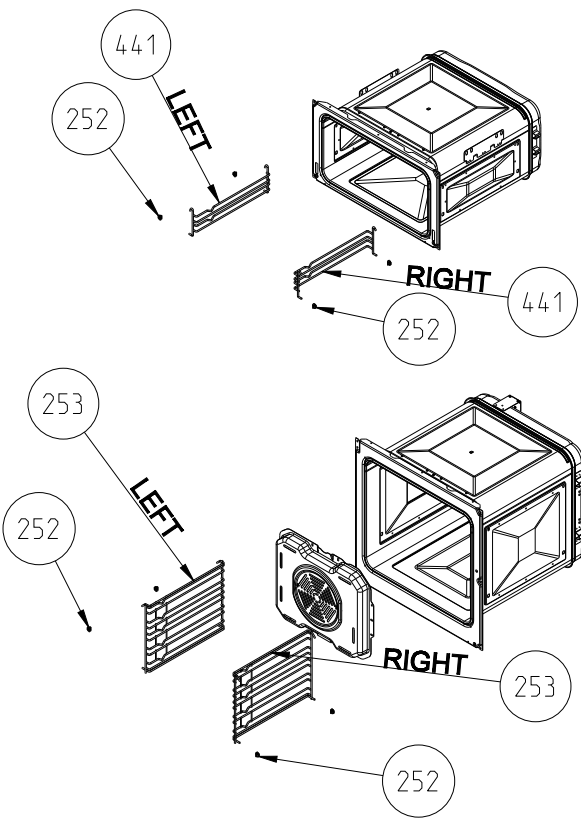

FAN COVER
(OPTIONAL)

THERMOSTAT BULB
HOLDER / BRACKET

CAVITY ASSEMBLY WITH CATALYTIC SHELF (OPTIONAL)

WIRE SHELF CAVITY ASSEMBLY WITH / WITHOUT CATALYTIC PANEL OPTIONAL :DOUBLE TELESCOPIC RAILS (R / L)

WIRE SHELF CAVITY ASSEMBLY WITH / WITHOUT CATALYTIC PANEL OPTIONAL :TELESCOPIC RAIL (R / L)

CAVITY ASSEMBLY WITH WIRE SHELF (OPTIONAL)

WIRE SHELF CAVITY ASSEMBLY WITH / WITHOUT CATALYTIC PANEL (OPTIONAL)

**POSITION NUMBER :588
WIRE SHELF (SINGLE EXTENSION)
OPTIONAL :SINGLE TELESCOPIC RAILS (R / L)**