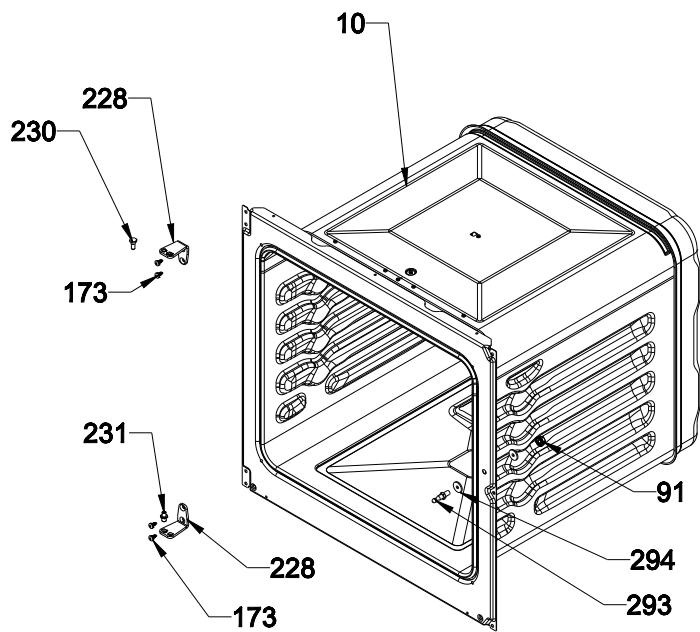

FAN COVER
(OPTIONAL)

THERMOSTAT BULB
HOLDER / BRACKET

CAVITY ASSEMBLY WITH CATALYTIC SHELF (OPTIONAL)

WIRE SHELF CAVITY ASSEMBLY WITH / WITHOUT CATALYTIC PANEL OPTIONAL :DOUBLE TELESCOPIC RAILS (R / L)

WIRE SHELF CAVITY ASSEMBLY WITH / WITHOUT CATALYTIC PANEL OPTIONAL :TELESCOPIC RAIL (R / L)

CAVITY ASSEMBLY WITH WIRE SHELF (OPTIONAL)

WIRE SHELF CAVITY ASSEMBLY WITH / WITHOUT CATALYTIC PANEL (OPTIONAL)

**POSITION NUMBER :588
WIRE SHELF (SINGLE EXTENSION)
OPTIONAL :SINGLE TELESCOPIC RAILS (R / L)**

**POSITION NUMBER :587
WIRE SHELF (SINGLE EXTENSION)
OPTIONAL :DOUBLE TELESCOPIC RAILS (R / L)**

**POSITION NUMBER :586
WIRE SHELF (FULL EXTENSION)
OPTIONAL :SINGLE TELESCOPIC RAILS (R / L)**

**POSITION NUMBER :585
WIRE SHELF (FULL EXTENSION)
OPTIONAL :DOUBLE TELESCOPIC RAILS (R / L)**