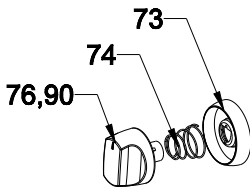

KNOBS (DOUBLE OVEN ONLY - OPTIONAL)

TRIO