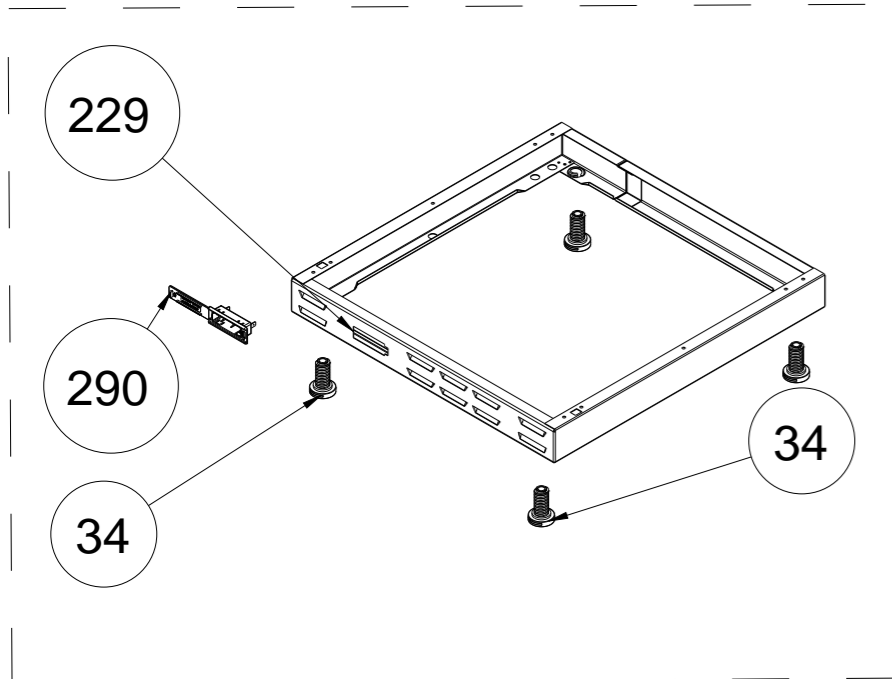

OLD CONTROL PANEL ASSEMBLY

NEW CONTROL PANEL ASSEMBLY

**MECHANIC TIMER
(OPTIONAL)**

**ANALOG TIMER
(OPTIONAL FOR 60X60)**

**DIGITAL TIMER
(OPTIONAL FOR 60X60)**

SPARK/LAMP BUTTON (OPTIONAL)

FRONT PANELS (OPTIONAL FOR 60X60)