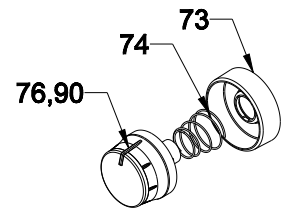

VARIO RING

SPEKTRUM