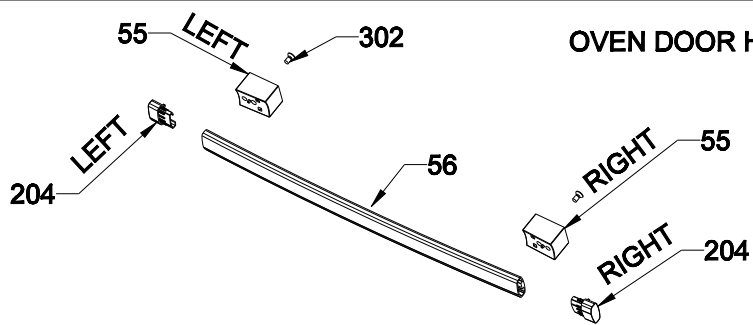

OVEN DOOR HANDLES (OPTIONAL)

CURVED QUADRANGLE