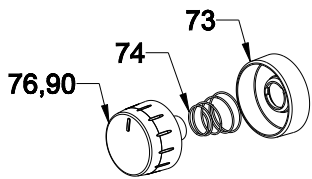

KNOBS (DOUBLE OVEN ONLY - OPTIONAL)

OMEGA