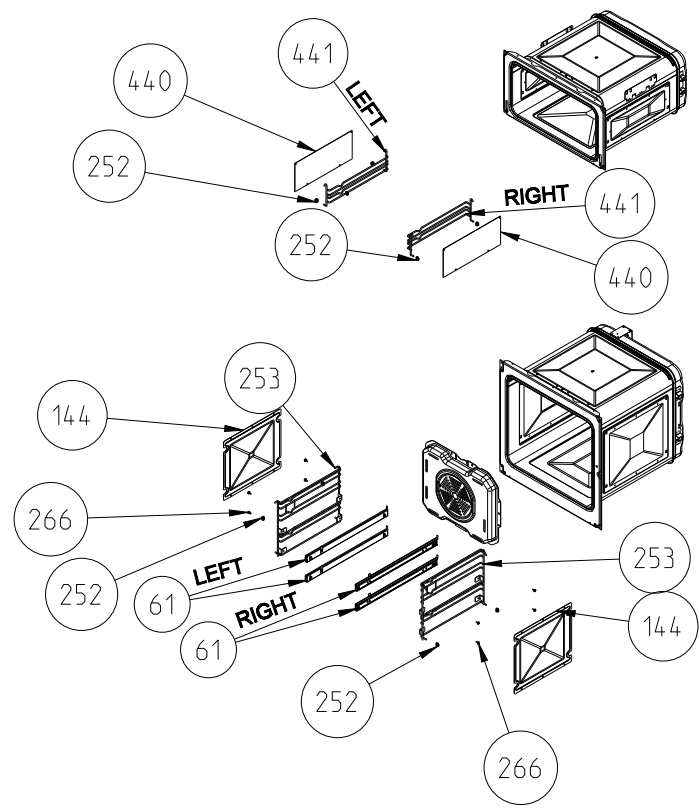

FAN COVER
(OPTIONAL)

THERMOSTAT BULB
HOLDER / BRACKET

CAVITY ASSEMBLY WITH CATALYTIC SHELF (OPTIONAL)

WIRE SHELF CAVITY ASSEMBLY WITH / WITHOUT CATALYTIC PANEL OPTIONAL :DOUBLE TELESCOPIC RAILS (R / L)

WIRE SHELF CAVITY ASSEMBLY WITH / WITHOUT CATALYTIC PANEL OPTIONAL :TELESCOPIC RAIL (R / L)

CAVITY ASSEMBLY WITH WIRE SHELF (OPTIONAL)

WIRE SHELF CAVITY ASSEMBLY WITH / WITHOUT CATALYTIC PANEL (OPTIONAL)

**POSITION NUMBER :588
WIRE SHELF (SINGLE EXTENSION)
OPTIONAL :SINGLE TELESCOPIC RAILS (R / L)**

**POSITION NUMBER :587
WIRE SHELF (SINGLE EXTENSION)
OPTIONAL :DOUBLE TELESCOPIC RAILS (R / L)**

**POSITION NUMBER :586
WIRE SHELF (FULL EXTENSION)
OPTIONAL :SINGLE TELESCOPIC RAILS (R / L)**

**POSITION NUMBER :585
WIRE SHELF (FULL EXTENSION)
OPTIONAL :DOUBLE TELESCOPIC RAILS (R / L)**