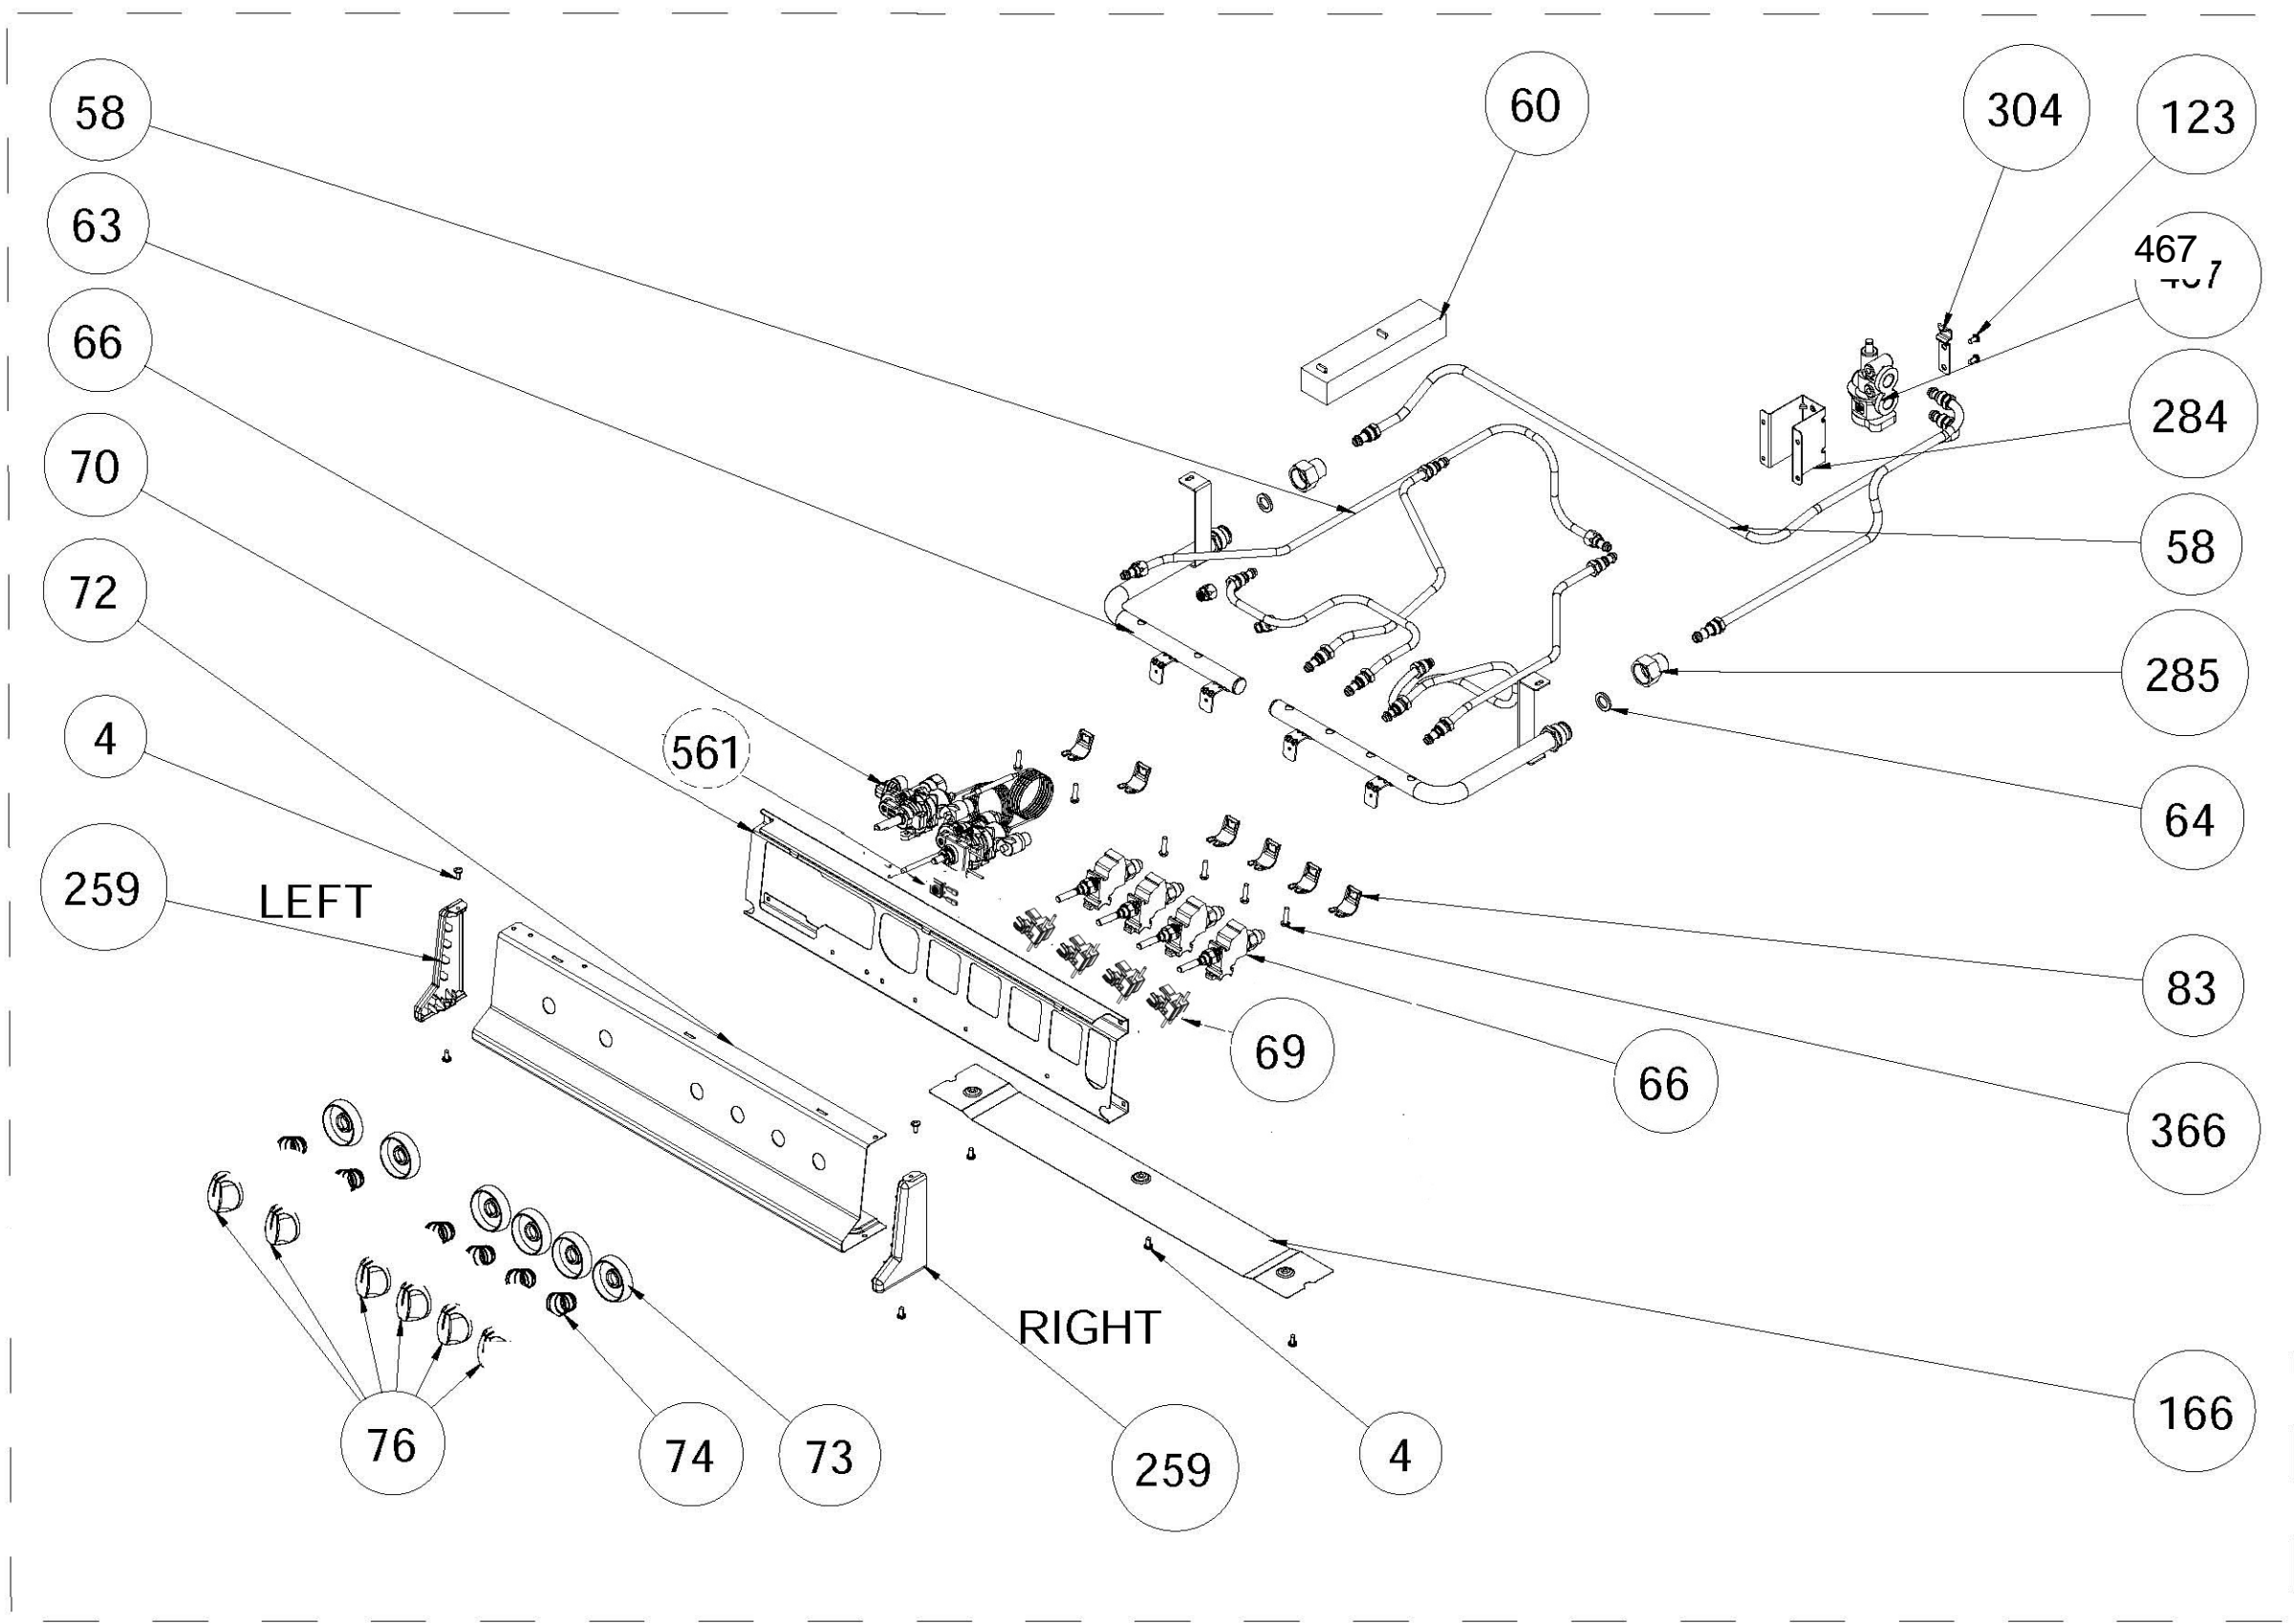

OLD CONTROL PANEL ASSEMBLY