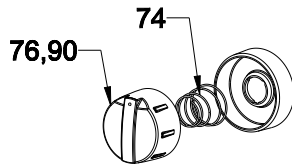

56

CYLINDER

56

JUNO VESTEL ONLY

56

ARC TUBE

KNOBS (DOUBLE OVEN ONLY - OPTIONAL)

DELTA RING