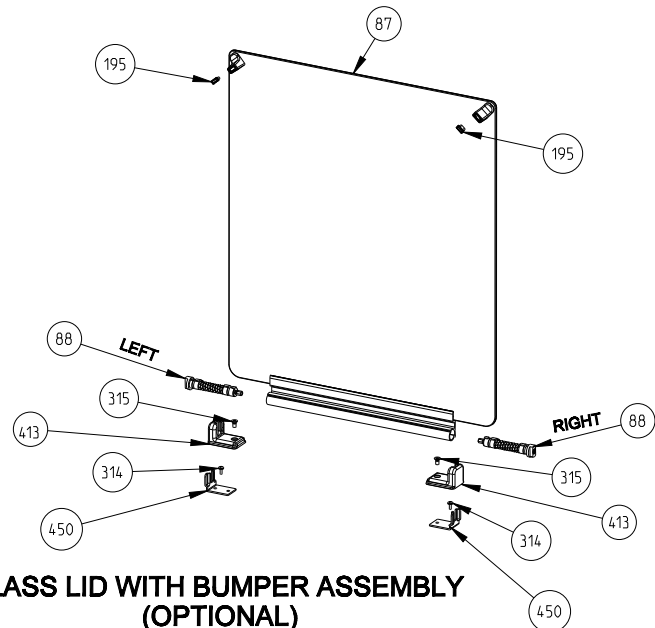

GLASS LID WITH BUMPER ASSEMBLY
(OPTIONAL)