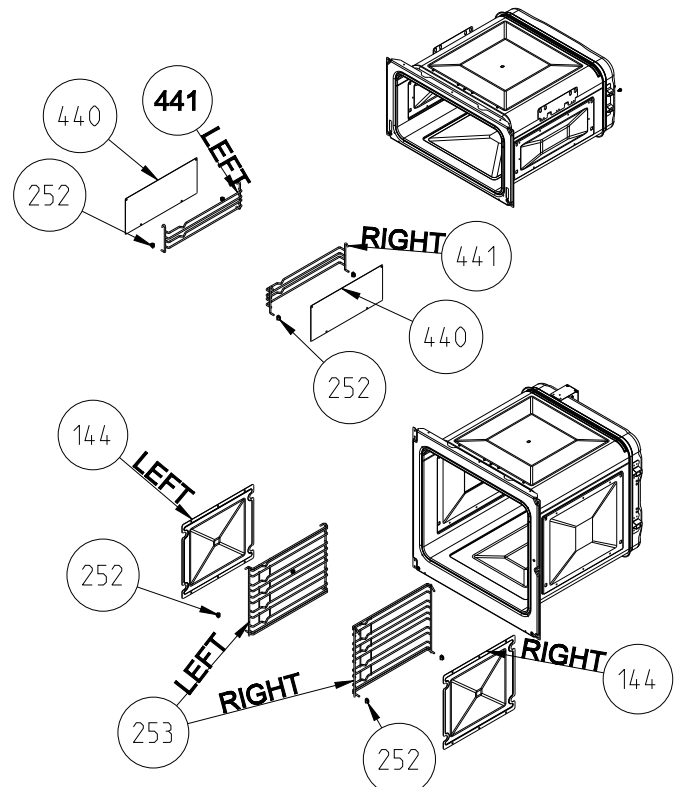

FAN COVER
(OPTIONAL)

THERMOSTAT BULB
HOLDER / BRACKET

CAVITY ASSEMBLY WITH CATALYTIC SHELF (OPTIONAL)

WIRE SHELF CAVITY ASSEMBLY WITH / WITHOUT CATALYTIC PANEL OPTIONAL :DOUBLE TELESCOPIC RAILS (R / L)

WIRE SHELF CAVITY ASSEMBLY WITH / WITHOUT CATALYTIC PANEL OPTIONAL :TELESCOPIC RAIL (R / L)

CAVITY ASSEMBLY WITH WIRE SHELF (OPTIONAL)

WIRE SHELF CAVITY ASSEMBLY WITH / WITHOUT CATALYTIC PANEL (OPTIONAL)

**POSITION NUMBER :588
WIRE SHELF (SINGLE EXTENSION)
OPTIONAL :SINGLE TELESCOPIC RAILS (R / L)**

**POSITION NUMBER :587
WIRE SHELF (SINGLE EXTENSION)
OPTIONAL :DOUBLE TELESCOPIC RAILS (R / L)**

**POSITION NUMBER :586
WIRE SHELF (FULL EXTENSION)
OPTIONAL :SINGLE TELESCOPIC RAILS (R / L)**

**POSITION NUMBER :585
WIRE SHELF (FULL EXTENSION)
OPTIONAL :DOUBLE TELESCOPIC RAILS (R / L)**