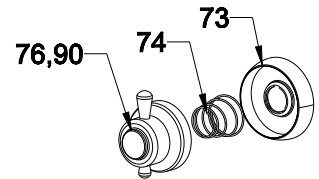

RUSTIK RISUS RING