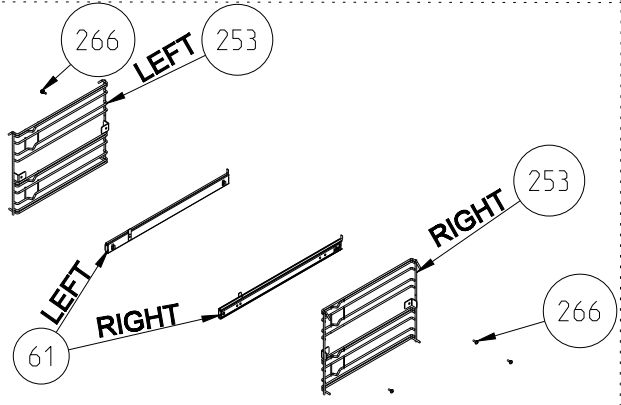

FAN COVER
(OPTIONAL)

THERMOSTAT BULB
HOLDER / BRACKET

CAVITY ASSEMBLY WITH CATALYTIC SHELF (OPTIONAL)

WIRE SHELF CAVITY ASSEMBLY WITH / WITHOUT CATALYTIC PANEL OPTIONAL :DOUBLE TELESCOPIC RAILS (R / L)

WIRE SHELF CAVITY ASSEMBLY WITH / WITHOUT CATALYTIC PANEL OPTIONAL :TELESCOPIC RAIL (R / L)

CAVITY ASSEMBLY WITH WIRE SHELF (OPTIONAL)

WIRE SHELF CAVITY ASSEMBLY WITH / WITHOUT CATALYTIC PANEL (OPTIONAL)

**POSITION NUMBER :588
WIRE SHELF (SINGLE EXTENSION)
OPTIONAL :SINGLE TELESCOPIC RAILS (R / L)**

**POSITION NUMBER :587
WIRE SHELF (SINGLE EXTENSION)
OPTIONAL :DOUBLE TELESCOPIC RAILS (R / L)**

**POSITION NUMBER :586
WIRE SHELF (FULL EXTENSION)
OPTIONAL :SINGLE TELESCOPIC RAILS (R / L)**

**POSITION NUMBER :585
WIRE SHELF (FULL EXTENSION)
OPTIONAL :DOUBLE TELESCOPIC RAILS (R / L)**