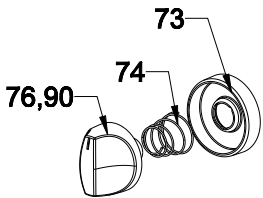

KNOBS (DOUBLE OVEN ONLY - OPTIONAL)

GAMA RING