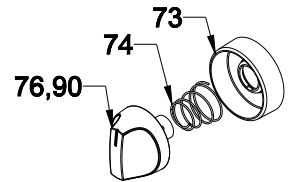

KNOBS (DOUBLE OVEN ONLY - OPTIONAL)

PELGIRIM