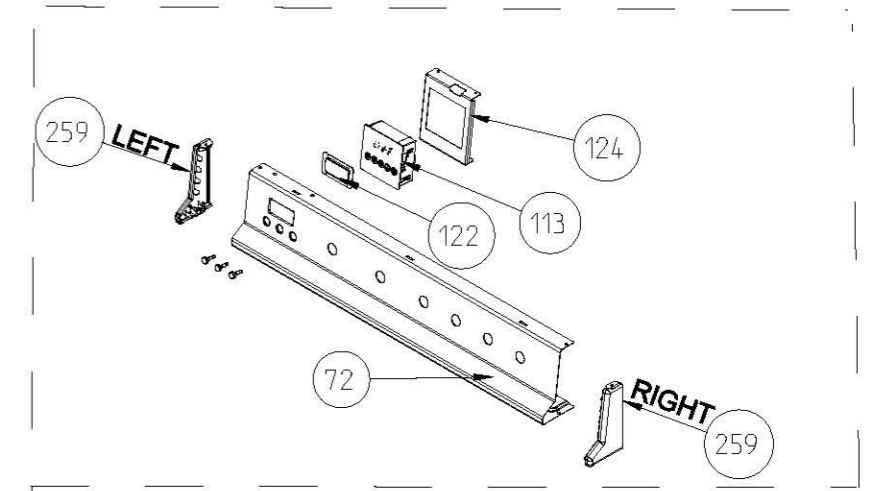

OLD CONTROL PANEL ASSEMBLY

NEW CONTROL PANEL ASSEMBLY

**MECHANIC TIMER
(OPTIONAL)**

**ANALOG TIMER
(OPTIONAL FOR 60X60)**

**DIGITAL TIMER
(OPTIONAL FOR 60X60)**

SPARK/LAMP BUTTON (OPTIONAL)

FRONT PANELS (OPTIONAL FOR 60X60)