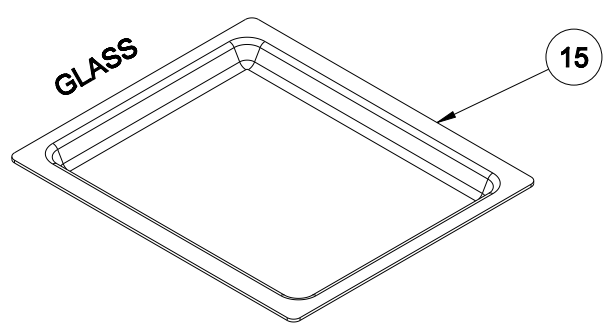

**POSITION NUMBER :587
WIRE SHELF (SINGLE EXTENSION)
OPTIONAL :DOUBLE TELESCOPIC RAILS (R / L)**

**POSITION NUMBER :586
WIRE SHELF (FULL EXTENSION)
OPTIONAL :SINGLE TELESCOPIC RAILS (R / L)**

**POSITION NUMBER :585
WIRE SHELF (FULL EXTENSION)
OPTIONAL :DOUBLE TELESCOPIC RAILS (R / L)**

CAVITY ASSEMBLY FOR SIDE OPENING OVEN DOOR
(OPTIONAL)

CAVITY ASSEMBLY FOR DROP DOWN OPENING OVEN DOOR

(OPTIONAL)

GRILL PAN AND HANDLE SET
(TRAY SET FOR GRILL)
POSITION NUMBER : 265 (OPTIONAL)

TRAYS & GRID
(OPTIONAL FOR DB.OVEN ELC)

GRID
(OPTIONAL)

DO GRILL HEAT SHIELD
(OPTIONAL)

TOP AND HEATING GRILL ELEMENT
(OPTIONAL)

**SOLID TYPE -TOP OVEN DOOR
(OPTIONAL)
POSITION NUMBER: 374**

**SOLID TYPE -DROP DOWN
OPENING OVEN DOOR
(OPTIONAL)
POSITION NUMBER : 375**