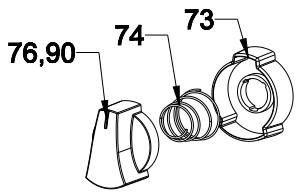

56

CYLINDER

56

JUNO VESTEL ONLY

56

ARC TUBE

KNOBS (DOUBLE OVEN ONLY - OPTIONAL)

DELTA RING