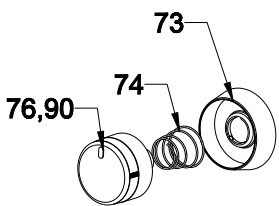

KNOBS (DOUBLE OVEN ONLY - OPTIONAL)

SIGMA