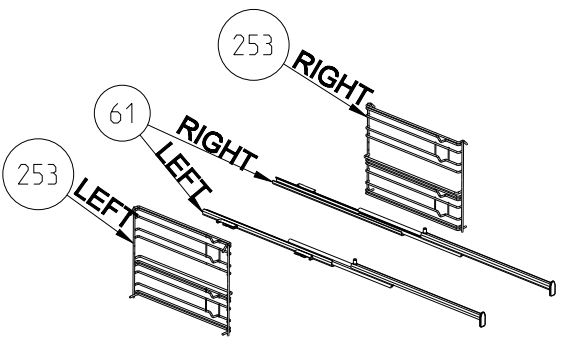

CAVITY ASSEMBLY WITH WIRE SHELF (OPTIONAL)

WIRE SHELF CAVITY ASSEMBLY WITH / WITHOUT CATALYTIC PANEL (OPTIONAL)

**POSITION NUMBER :588
WIRE SHELF (SINGLE EXTENSION)
OPTIONAL :SINGLE TELESCOPIC RAILS (R / L)**

**POSITION NUMBER :587
WIRE SHELF (SINGLE EXTENSION)
OPTIONAL :DOUBLE TELESCOPIC RAILS (R / L)**

**POSITION NUMBER :586
WIRE SHELF (FULL EXTENSION)
OPTIONAL :SINGLE TELESCOPIC RAILS (R / L)**

**POSITION NUMBER :585
WIRE SHELF (FULL EXTENSION)
OPTIONAL :DOUBLE TELESCOPIC RAILS (R / L)**