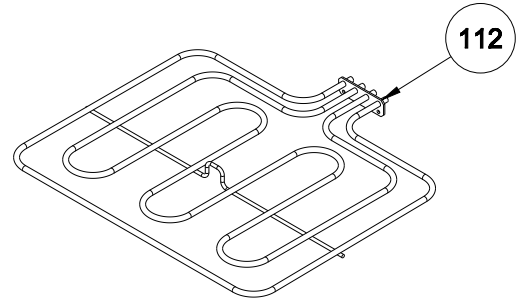

TRAYS & GRID
(OPTIONAL FOR DB.OVEN ELC)

TOP AND HEATING GRILL ELEMENT
(OPTIONAL)