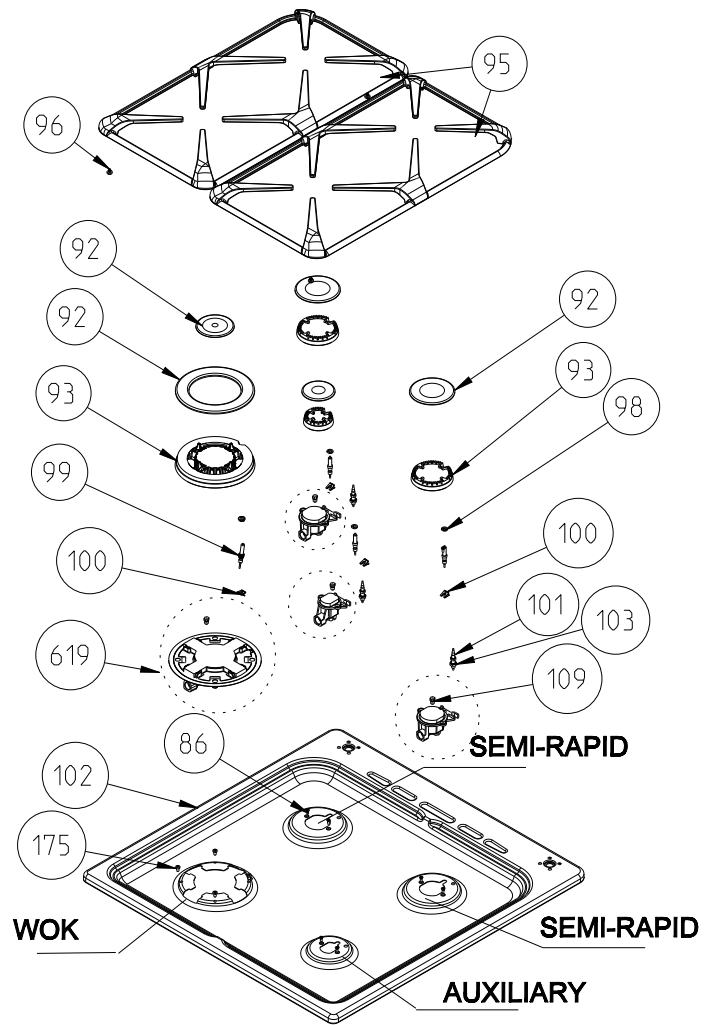

METAL LID ASSEMBLY (OPTIONAL)
POSITION NUMBER: 153

GLASS LID WITH SHORT PROFILE
(OPTIONAL)

GLASS LID PROFILE ASSEMBLY
(OPTIONAL)

GLASS LID WITH BUMPER ASSEMBLY
(OPTIONAL)

3 GAS + WOK BURNER

COOKTOP ASSEMBLY SPARE PART LIST

POS NO	PART NAME
86	SCREW (M3*8, LENTIL HEAD)
92	BURNER CAP (AUXILIARY / SEMI RAPID / RAPID /WOK BURNER)
93	BURNER HEAD(AUXILIARY / SEMI RAPID / RAPID /WOK BURNER)
95	PAN SUPPORTS
96	PAN SUPPORT BUMPER
98	SPARK PLUG GASKET
99	SPARK PLUG WITH CABLE
100	SPARK PLUG SEGMENT
101	THERMOCOUPLE (COAXIAL TYPE)
102	COOKTOP
103	THERMOCOUPLE FIXING NUT
109	INJECTOR
175	SCREW (CIRCULAR-HEAD, M4*8, STAINLESS)
287	SHUT-OFF VALVE BUTTON
288	SHUT-OFF VALVE RING
570	SHUT-OFF VALVE BUTTON
571	SCREW (COUNTERSUNK-HEAD, M3*10)
572	WASHER
619	BURNER BODY (AUXILIARY / SEMI RAPID / RAPID /WOK BURNER)