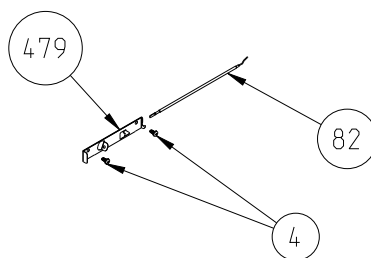

FAN COVER
(OPTIONAL)

THERMOSTAT BULB
HOLDER / BRACKET

CAVITY ASSEMBLY WITH CATALYTIC SHELF (OPTIONAL)

WIRE SHELF CAVITY ASSEMBLY WITH / WITHOUT CATALYTIC PANEL OPTIONAL :DOUBLE TELESCOPIC RAILS (R / L)

WIRE SHELF CAVITY ASSEMBLY WITH / WITHOUT CATALYTIC PANEL OPTIONAL :TELESCOPIC RAIL (R / L)

CAVITY ASSEMBLY WITH WIRE SHELF (OPTIONAL)

WIRE SHELF CAVITY ASSEMBLY WITH / WITHOUT CATALYTIC PANEL (OPTIONAL)

**POSITION NUMBER :588
WIRE SHELF (SINGLE EXTENSION)
OPTIONAL :SINGLE TELESCOPIC RAILS (R / L)**

**POSITION NUMBER :587
WIRE SHELF (SINGLE EXTENSION)
OPTIONAL :DOUBLE TELESCOPIC RAILS (R / L)**

**POSITION NUMBER :586
WIRE SHELF (FULL EXTENSION)
OPTIONAL :SINGLE TELESCOPIC RAILS (R / L)**

**POSITION NUMBER :585
WIRE SHELF (FULL EXTENSION)
OPTIONAL :DOUBLE TELESCOPIC RAILS (R / L)**