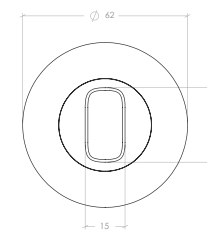

Entrance lever set

Each entrance lever set includes:

- 1 x Lever handle set
- 1 x Mortice lock
- 1 x Euro cylinder escutcheon set
- 1 x Mortice lock forend plate
- 1 x Mortice lock strike plate
- 1 x Mortice lock dust box
- Colour matched installation hardware

Privacy thumb turn set