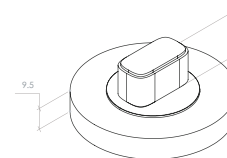

Entrance lever set

Each entrance lever set includes:

- 1 x Lever handle set
- 1 x Mortice lock
- 1 x Euro cylinder escutcheon set
- 1 x Mortice lock forend plate
- 1 x Mortice lock strike plate
- 1 x Mortice lock dust box
- Colour matched installation hardware

Privacy thumb turn set