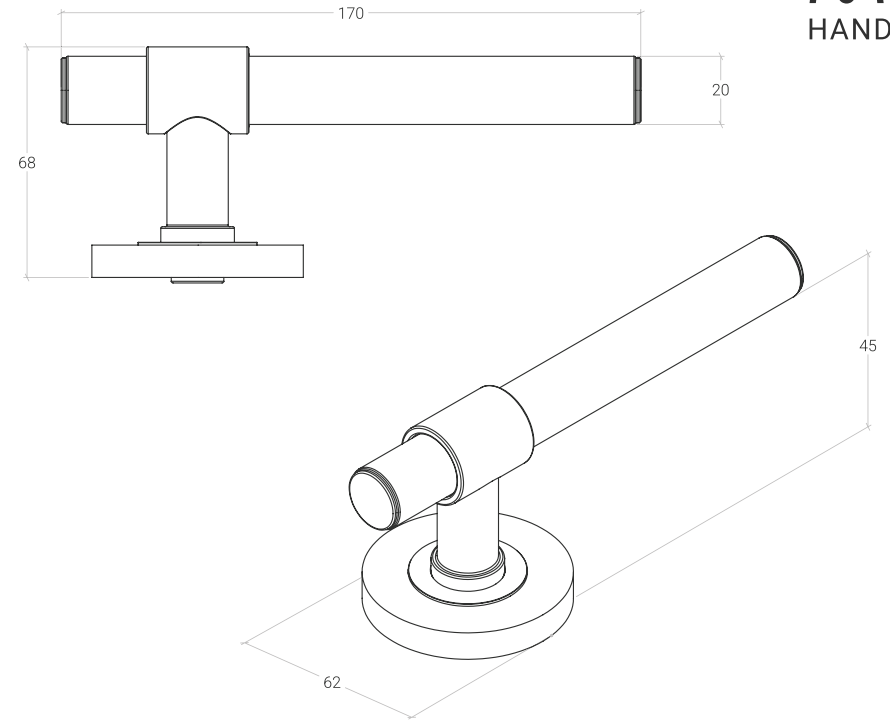

Belgravia Lever

The Belgravia Lever showcases a stylish and functional knurled texture with brushed clasp detailing, reflecting the timeless appeal of classic design. Versatile by nature, it adds a touch of elegance to any interior, making it a perfect choice for those who appreciate enduring style.

Lever Set

STYLES	Passage Lever Set: BLGL.PASS | Privacy Lever Set: BLGL.PRIV | Entrance Lever Set: BLGL.ENTR

FINISHES	 Brushed Satin Brass (BSB) Dull Brushed Nickel (DBR) Matt Black (MBL) Bronze (BNZ) Dark Brushed Brass (DBB)

Passage lever set

Each passage lever set includes:

- 1 x Lever handle set
- 1 x Mortice lock
- 1 x Mortice lock forend plate
- 1 x Mortice lock strike plate
- 1 x Mortice lock dust box
- Colour matched installation hardware

Privacy lever set

Each privacy lever set includes:

- 1 x Lever handle set
- 1 x Mortice lock with privacy cam
- 1 x Privacy thumb turn set
- 1 x Mortice lock forend plate
- 1 x Mortice lock strike plate
- 1 x Mortice lock dust box
- Colour matched installation hardware

Entrance lever set

Each entrance lever set includes:

- 1 x Lever handle set
- 1 x Mortice lock
- 1 x Euro cylinder escutcheon set
- 1 x Mortice lock forend plate
- 1 x Mortice lock strike plate
- 1 x Mortice lock dust box
- Colour matched installation hardware