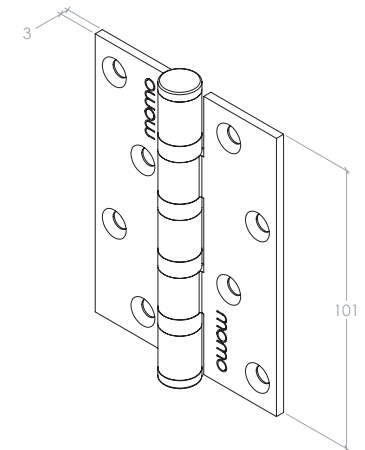

# Solid Brass Hinges

A hinge crafted from solid brass, featuring a large-diameter stainless steel pin for enhanced strength. Brass bushings ensure smooth operation and extended durability, while color-matched installation hardware is included for a seamless look. It is sold individually.

STYLES	Solid Brass Hinge: MHBH				
FINISHES	 Brushed Satin Brass (BSB)	 Dull Brushed Nickel (DBR)	 Matt Black (MBL)	 Bronze (BNZ)	 Dark Brushed Brass (DBB)