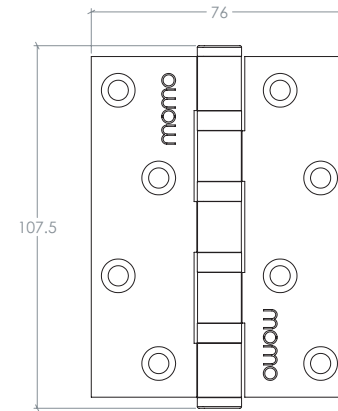

# Solid Brass Hinges

A hinge crafted from solid brass, featuring a large-diameter stainless steel pin for enhanced strength. Brass bushings ensure smooth operation and extended durability, while color-matched installation hardware is included for a seamless look. It is sold individually.