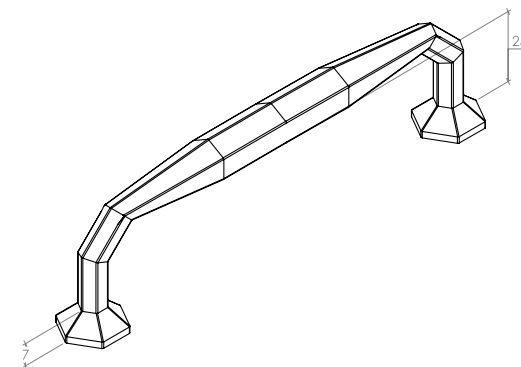

Montrose

The Montrose is a classic handle range that provides the perfect finishing touch to traditional cabinetry.

STYLES	32mm Knob: KB3885.32 128mm D Handle: HN3887.128
--------	---

FINISHES	<input checked="" type="checkbox"/> Pewter (PW)
----------	---

Knob

D Handle

Part Number	Hole Centre	Overall Length	Projection
KB3885.32	-	32	38
HN3887.128	128	147	38