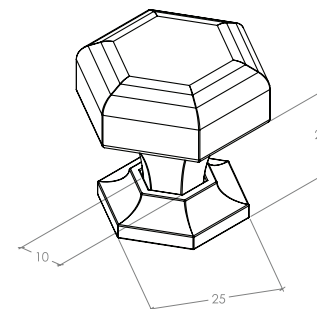

Montrose

The Montrose is a classic handle range that provides the perfect finishing touch to traditional cabinetry.

STYLES	32mm Knob: KB3885.32 128mm D Handle: HN3887.128
--------	---

FINISHES	<input checked="" type="checkbox"/> Pewter (PW)
----------	---

Knob

D Handle

Part Number	Hole Centre	Overall Length	Projection
KB3885.32	-	32	38
HN3887.128	128	147	38