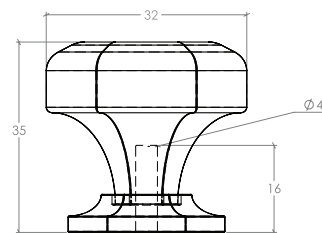

Montrose

The Montrose is a classic handle range that provides the perfect finishing touch to traditional cabinetry.

STYLES	32mm Knob: KB3885.32 128mm D Handle: HN3887.128
--------	---

FINISHES	<input checked="" type="checkbox"/> Pewter (PW)
----------	---

Knob

D Handle

Part Number	Hole Centre	Overall Length	Projection
KB3885.32	-	32	38
HN3887.128	128	147	38