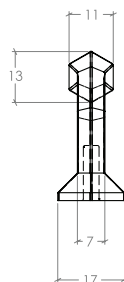

Montrose

The Montrose is a classic handle range that provides the perfect finishing touch to traditional cabinetry.

STYLES	32mm Knob: KB3885.32 128mm D Handle: HN3887.128
--------	---

FINISHES	<input checked="" type="checkbox"/> Pewter (PW)
----------	---

Knob

D Handle

Part Number	Hole Centre	Overall Length	Projection
KB3885.32	-	32	38
HN3887.128	128	147	38