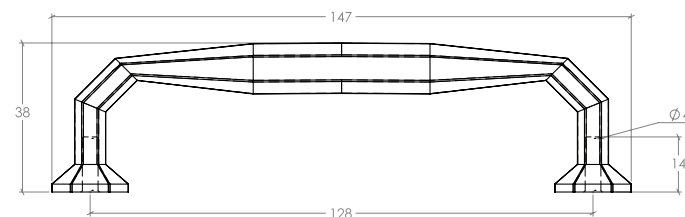

Montrose

The Montrose is a classic handle range that provides the perfect finishing touch to traditional cabinetry.

STYLES	32mm Knob: KB3885.32 128mm D Handle: HN3887.128
--------	---

FINISHES	<input checked="" type="checkbox"/> Pewter (PW)
----------	---

Knob

D Handle

Part Number	Hole Centre	Overall Length	Projection
KB3885.32	-	32	38
HN3887.128	128	147	38