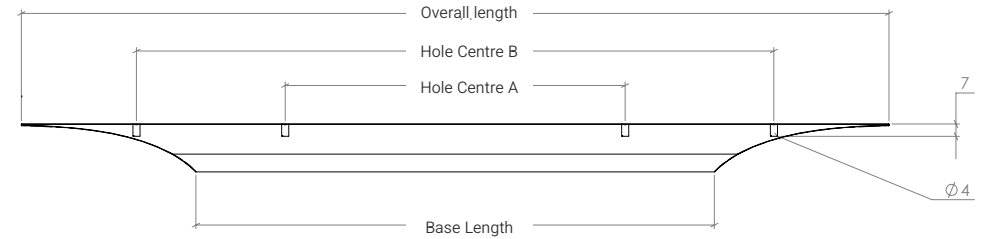

Brikk

A contemporary and versatile handle with gentle curves that looks great mounted both horizontally and vertically, to suit a wide variety of cabinetry styles.

STYLES	32mm Pull Handle: B0334.032 160mm Pull Handle: B0334.160 192mm Pull Handle: B0334.192
--------	---

FINISHES	 Dull Brushed Nickel (DBR) Bronze (BNZ)
----------	---

Pull Handle

Part Number	Hole Centre A	Hole Centre B	Overall Length	Base Length	Projection
B0334.032	32	-	140	25	14
B0334.160	160	-	290	90	14
B0334.192	192	360	490	292	14