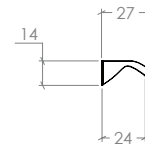

Brikk

A contemporary and versatile handle with gentle curves that looks great mounted both horizontally and vertically, to suit a wide variety of cabinetry styles.

STYLES	32mm Pull Handle: B0334.032 160mm Pull Handle: B0334.160 192mm Pull Handle: B0334.192
--------	---

FINISHES	 Dull Brushed Nickel (DBR) Bronze (BNZ)
----------	---

Pull Handle

Part Number	Hole Centre A	Hole Centre B	Overall Length	Base Length	Projection
B0334.032	32	-	140	25	14
B0334.160	160	-	290	90	14
B0334.192	192	360	490	292	14