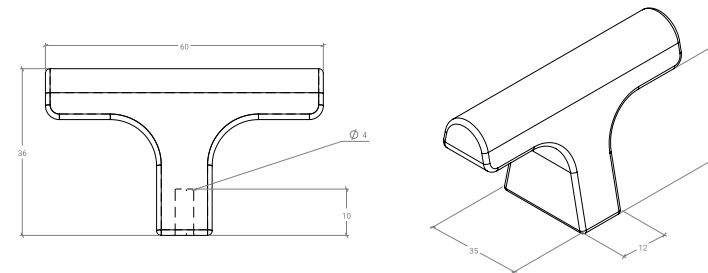

Hinoki Wood

The Hinoki Wood handle is distinguished by its balanced forms and minimalist spirit. Sturdy yet lightweight, elegant yet functional, it offers an exceptionally comfortable grip thanks to its smooth texture and Asian-inspired contours.

STYLES	T Knob: HIN0681.060 160mm D Handle: HIN0681.160
--------	---

FINISHES	 Oak (OAK) Walnut (WN)
----------	--

T Knob

D Handle

Part Number	Hole Centre	Inner Length	Overall Length	Projection
HIN0681.060	-	60	-	36
HIN0681.160	160	220	148	36