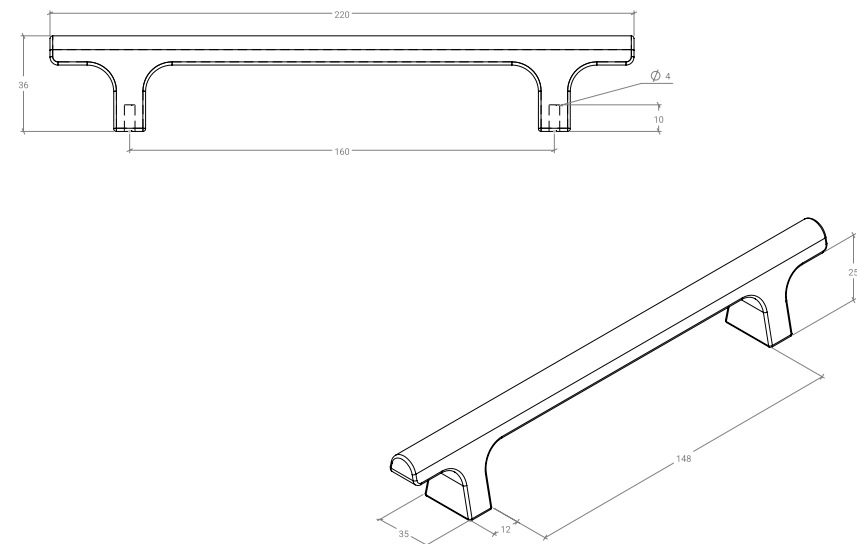

Hinoki Wood

The Hinoki Wood handle is distinguished by its balanced forms and minimalist spirit. Sturdy yet lightweight, elegant yet functional, it offers an exceptionally comfortable grip thanks to its smooth texture and Asian-inspired contours.

STYLES	T Knob: HIN0681.060 160mm D Handle: HIN0681.160
--------	---

FINISHES	 Oak (OAK) Walnut (WN)
----------	--

T Knob

D Handle

Part Number	Hole Centre	Inner Length	Overall Length	Projection
HIN0681.060	-	60	-	36
HIN0681.160	160	220	148	36