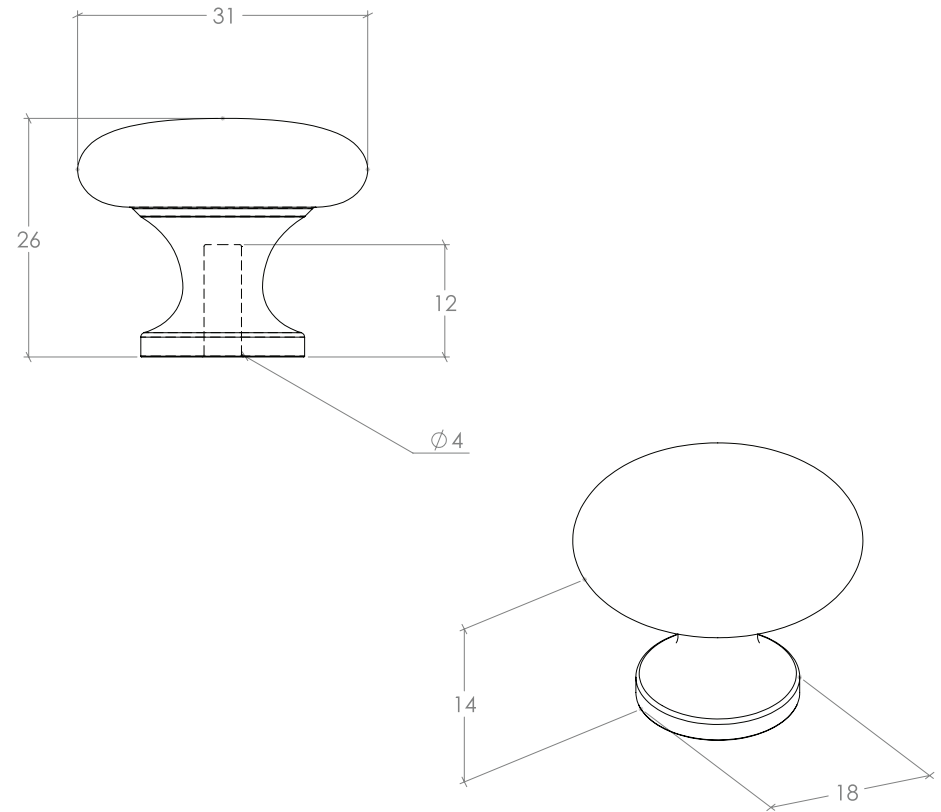

Duke

The Duke is a classic round knob available in five finishes, to perfectly elevate traditional cabinetry applications.

Round Knob

STYLES	31mm Round Knob: D0393.31
--------	---------------------------

FINISHES	 Matt Black (MBL) Pewter (PW) Brushed Nickel (BRN) Antique Silver (AS) Antique Brass (AB)
----------	---

Part Number	Overall Length	Projection
D0393.31	31	26