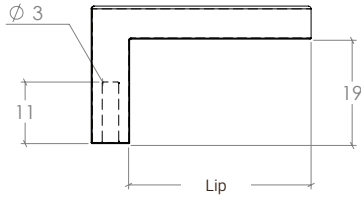

# Barrington Eclipse

Designed in-house and exclusive to Momo Handles, the Barrington Eclipse is a stunning half-moon shaped handle that when mounted side by side forms a full circle for even greater impact.

STYLES	64mm Plain Pull: BEPL64   64mm Ribbed Pull: BERB64   96mm Plain Pull: BEPL96   96mm Ribbed Pull: BERB96
--------	---

FINISHES	<span style="display: inline-block; width: 10px; height: 10px; background-color: #8B733D; border: 1px solid black; margin-right: 5px;"></span> Dark Brushed Brass (DBB) <span style="display: inline-block; width: 10px; height: 10px; background-color: #C0C0C0; border: 1px solid black; margin-left: 10px; margin-right: 5px;"></span> Dull Brushed Nickel (DBR) <span style="display: inline-block; width: 10px; height: 10px; background-color: #202020; border: 1px solid black; margin-left: 10px; margin-right: 5px;"></span> Matt Black (MBL) <span style="display: inline-block; width: 10px; height: 10px; background-color: #D4AF37; border: 1px solid black; margin-left: 10px; margin-right: 5px;"></span> Matt Brass (MBR) <span style="display: inline-block; width: 10px; height: 10px; background-color: #E0E0E0; border: 1px solid black; margin-left: 10px; margin-right: 5px;"></span> Polished Nickel (PN) <span style="display: inline-block; width: 10px; height: 10px; background-color: #654321; border: 1px solid black; margin-left: 10px;"></span> Bronze (BNZ)
----------	--

Part Number	Hole Centre	Overall Length	Width	Lip	Projection
BEPL64   BERB64	64	80	40	33	25
BEPL96   BERB96	96	110	55	48	25