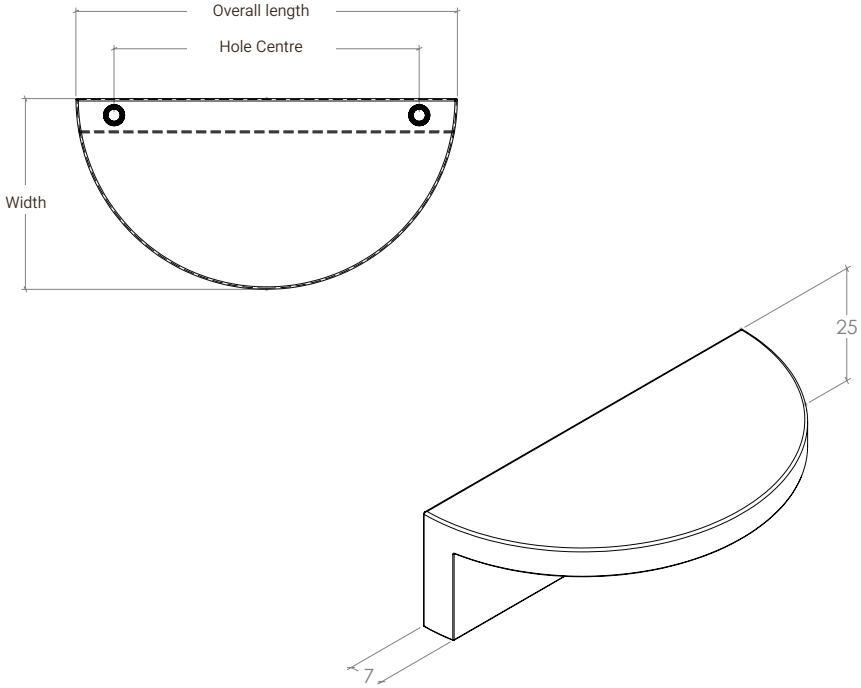

# Barrington Eclipse

Designed in-house and exclusive to Momo Handles, the Barrington Eclipse is a stunning half-moon shaped handle that when mounted side by side forms a full circle for even greater impact.

STYLES	64mm Plain Pull: BEPL64   64mm Ribbed Pull: BERB64   96mm Plain Pull: BEPL96   96mm Ribbed Pull: BERB96
--------	---

FINISHES	<span style="display: inline-block; width: 10px; height: 10px; background-color: #8B733D; border: 1px solid black; margin-right: 5px;"></span> Dark Brushed Brass (DBB) <span style="display: inline-block; width: 10px; height: 10px; background-color: #C0C0C0; border: 1px solid black; margin-left: 10px; margin-right: 5px;"></span> Dull Brushed Nickel (DBR) <span style="display: inline-block; width: 10px; height: 10px; background-color: #202020; border: 1px solid black; margin-left: 10px; margin-right: 5px;"></span> Matt Black (MBL) <span style="display: inline-block; width: 10px; height: 10px; background-color: #D4AF37; border: 1px solid black; margin-left: 10px; margin-right: 5px;"></span> Matt Brass (MBR) <span style="display: inline-block; width: 10px; height: 10px; background-color: #E0E0E0; border: 1px solid black; margin-left: 10px; margin-right: 5px;"></span> Polished Nickel (PN) <span style="display: inline-block; width: 10px; height: 10px; background-color: #654321; border: 1px solid black; margin-left: 10px;"></span> Bronze (BNZ)
----------	--

Part Number	Hole Centre	Overall Length	Width	Lip	Projection
BEPL64   BERB64	64	80	40	33	25
BEPL96   BERB96	96	110	55	48	25