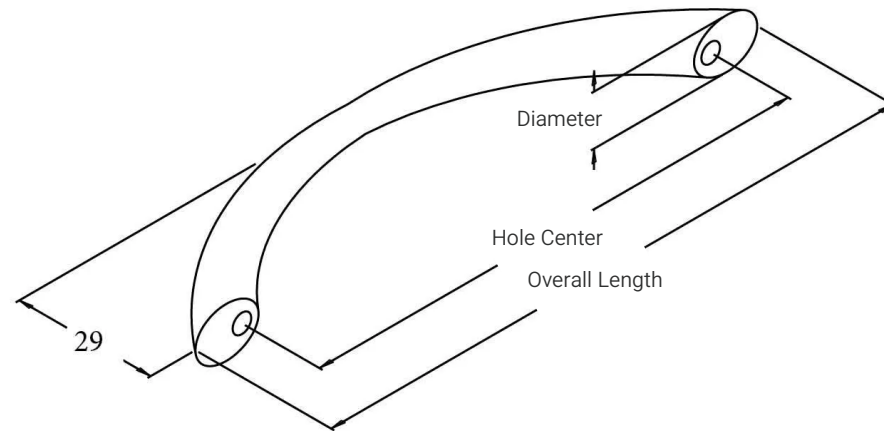

Halden

The Halden is a simple bow handle, perfect for modern cabinetry applications.

Part Number	Hole Centre	Overall Length	Diameter
TPRD96	96	114	9
TPRD128	128	150	11