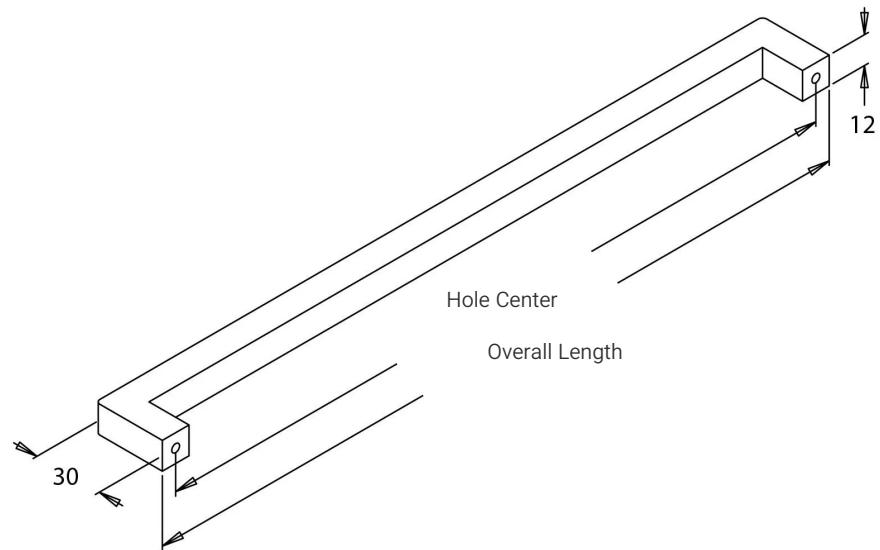

Genova

The Genova is a modern cabinetry handle with straight sleek lines

Part Number	Hole Centre	Overall Length
K175.188	188	199
K175.288	288	299